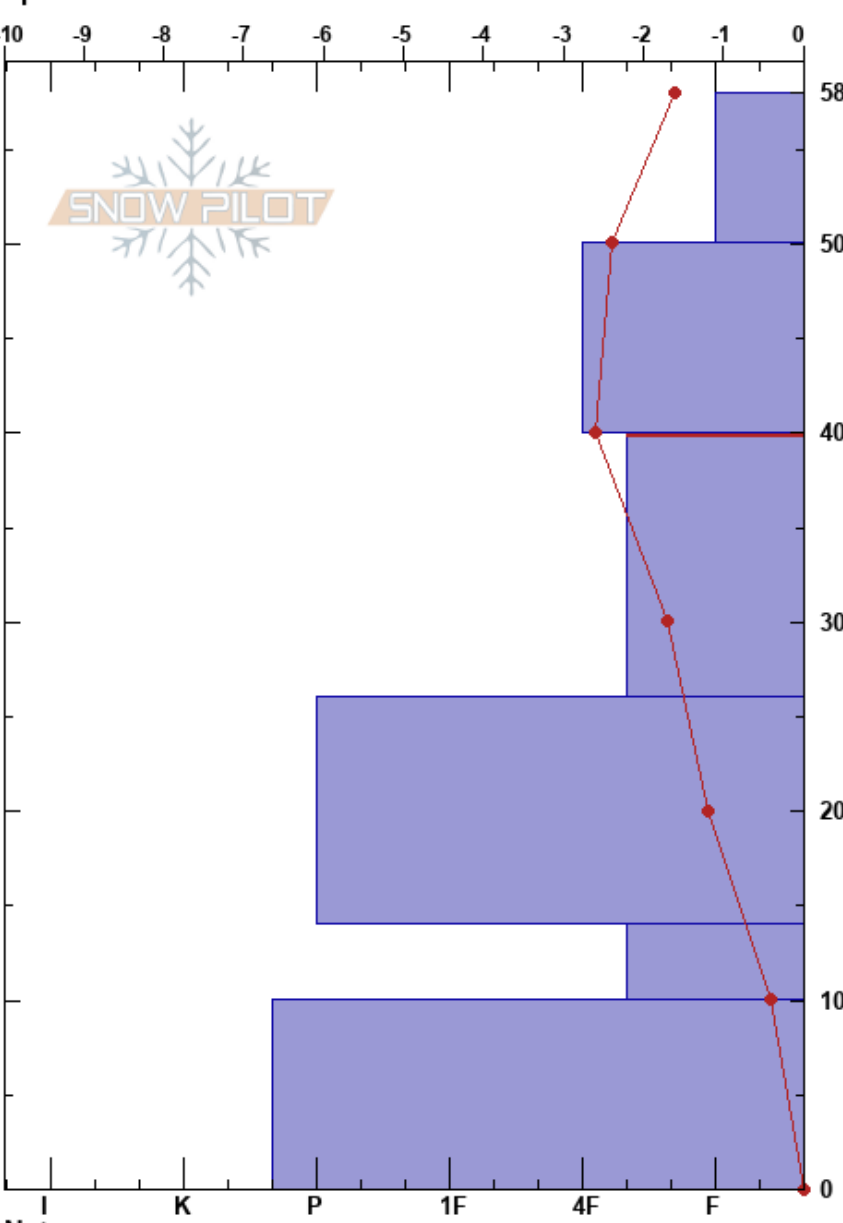

Spruces Monthly Dec.
 Central Wasatch
 UT
 Elevation: 2248 m
 Aspect:
 Specifics:

Tim Rogers
 12/01/2022 - 2:00pm
 Co-ord: 40.64181N, -111.63683W
 Slope Angle: 0°
 Wind Loading: previous

Stability:
 Air Temperature: 1.6°C
 Sky Cover: OVC
 Precipitation: NO
 Wind: S Light Breeze

HS:58
 Layer Notes:
 40-26cm: Problematic layer

Form	Crystal		ρ kg/m ³	Stability tests & Layer comments
	Size	Moisture		
+ (X)	1.5 (2.5)			
/	1			
∅	2.5			
=				← CT13, Q1 @26cm
^	2.5			
□				

Notes: Greg Dollhausen scribe