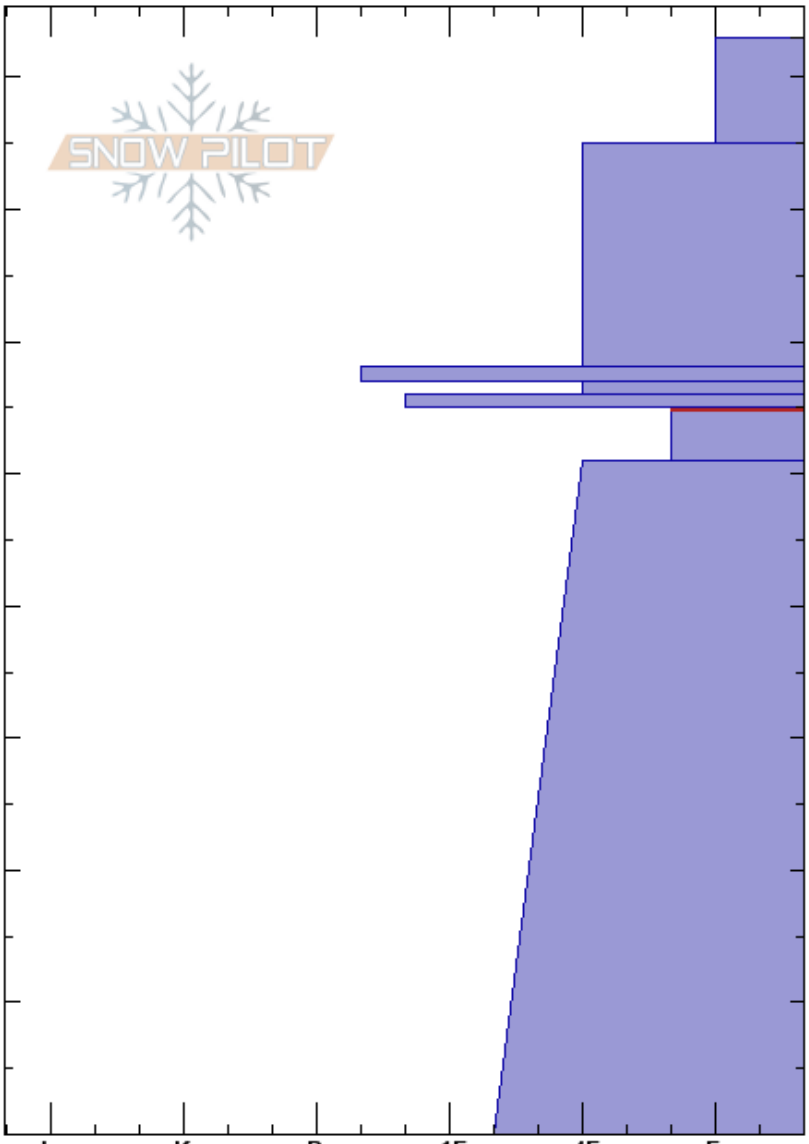

Providence Lake
 Bear River Range
 UT
 Elevation: 8756 ft
 Aspect: SE
 Specifics: Collapsing, localized

toby weed
 12/06/2022 - 4:00pm
 Co-ord: 41.70729N, -111.70599W
 Slope Angle:
 Wind Loading: previous

Stability:
 Air Temperature: -8°C
 Sky Cover: OVC
 Precipitation: NO
 Wind: W Light Breeze

HS:83
 PF: 50 55-51cm: Problematic layer

Crystal Form	Crystal Size	Moisture	ρ kg/m ³	Stability tests & Layer comments
+				
/ (/)				
⊙ ⊙				
□				← ECTP14 @54cm
⊙ ⊙				
□	1			
□	1-2			