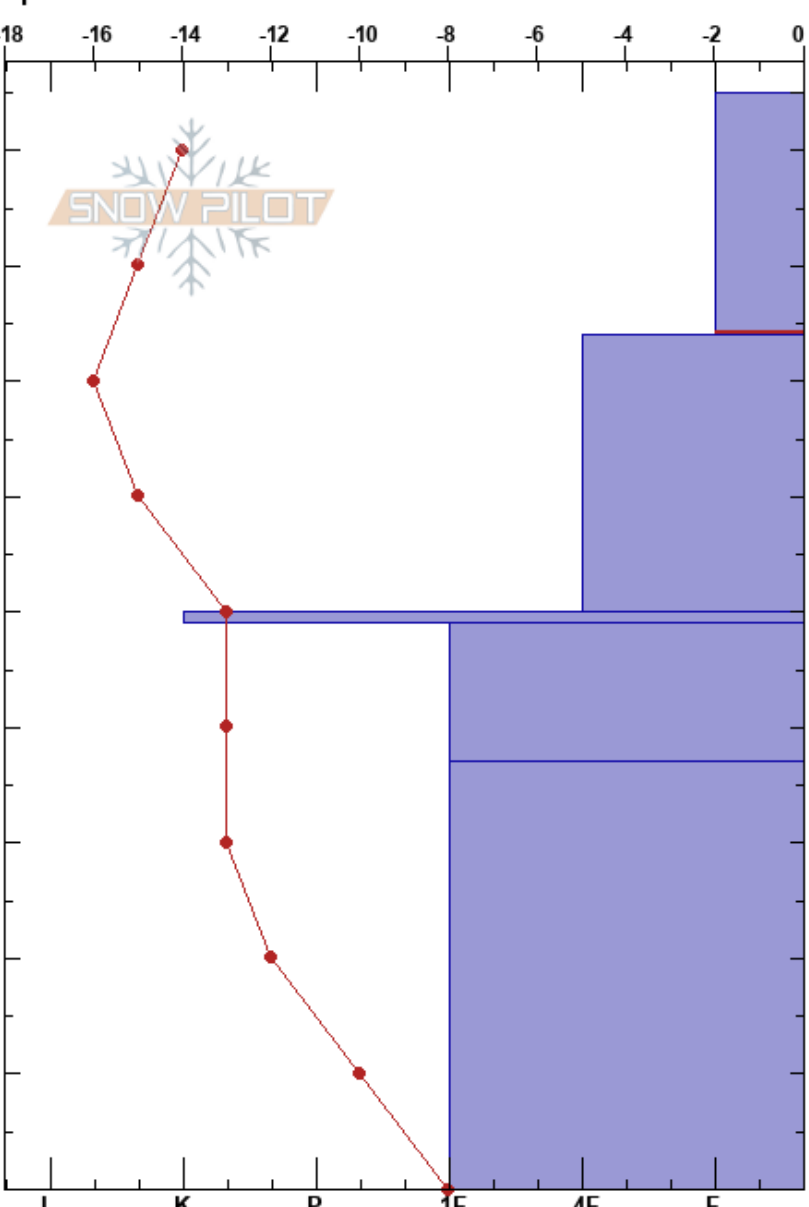

Liberty Left
 North Cascades, East
 WA
 Elevation: 6950 ft
 Aspect: NW
 Specifics:

Ross Lindell
 12/06/2022 - 11:00am
 Co-ord:
 Slope Angle: 27°
 Wind Loading: previous

Stability:
 Air Temperature: -12°C
 Sky Cover: BKN
 Precipitation: NO
 Wind: W Light Breeze

HS:95
 Layer Notes:
 95-74cm: Problematic layer

Form	Crystal		Moisture	ρ kg/m ³	Stability tests & Layer comments
	Size				
∇	6				
∅	1				
□	0.5				← CT17, PC @75cm
=					
□	0.5				
□	1				

Notes: