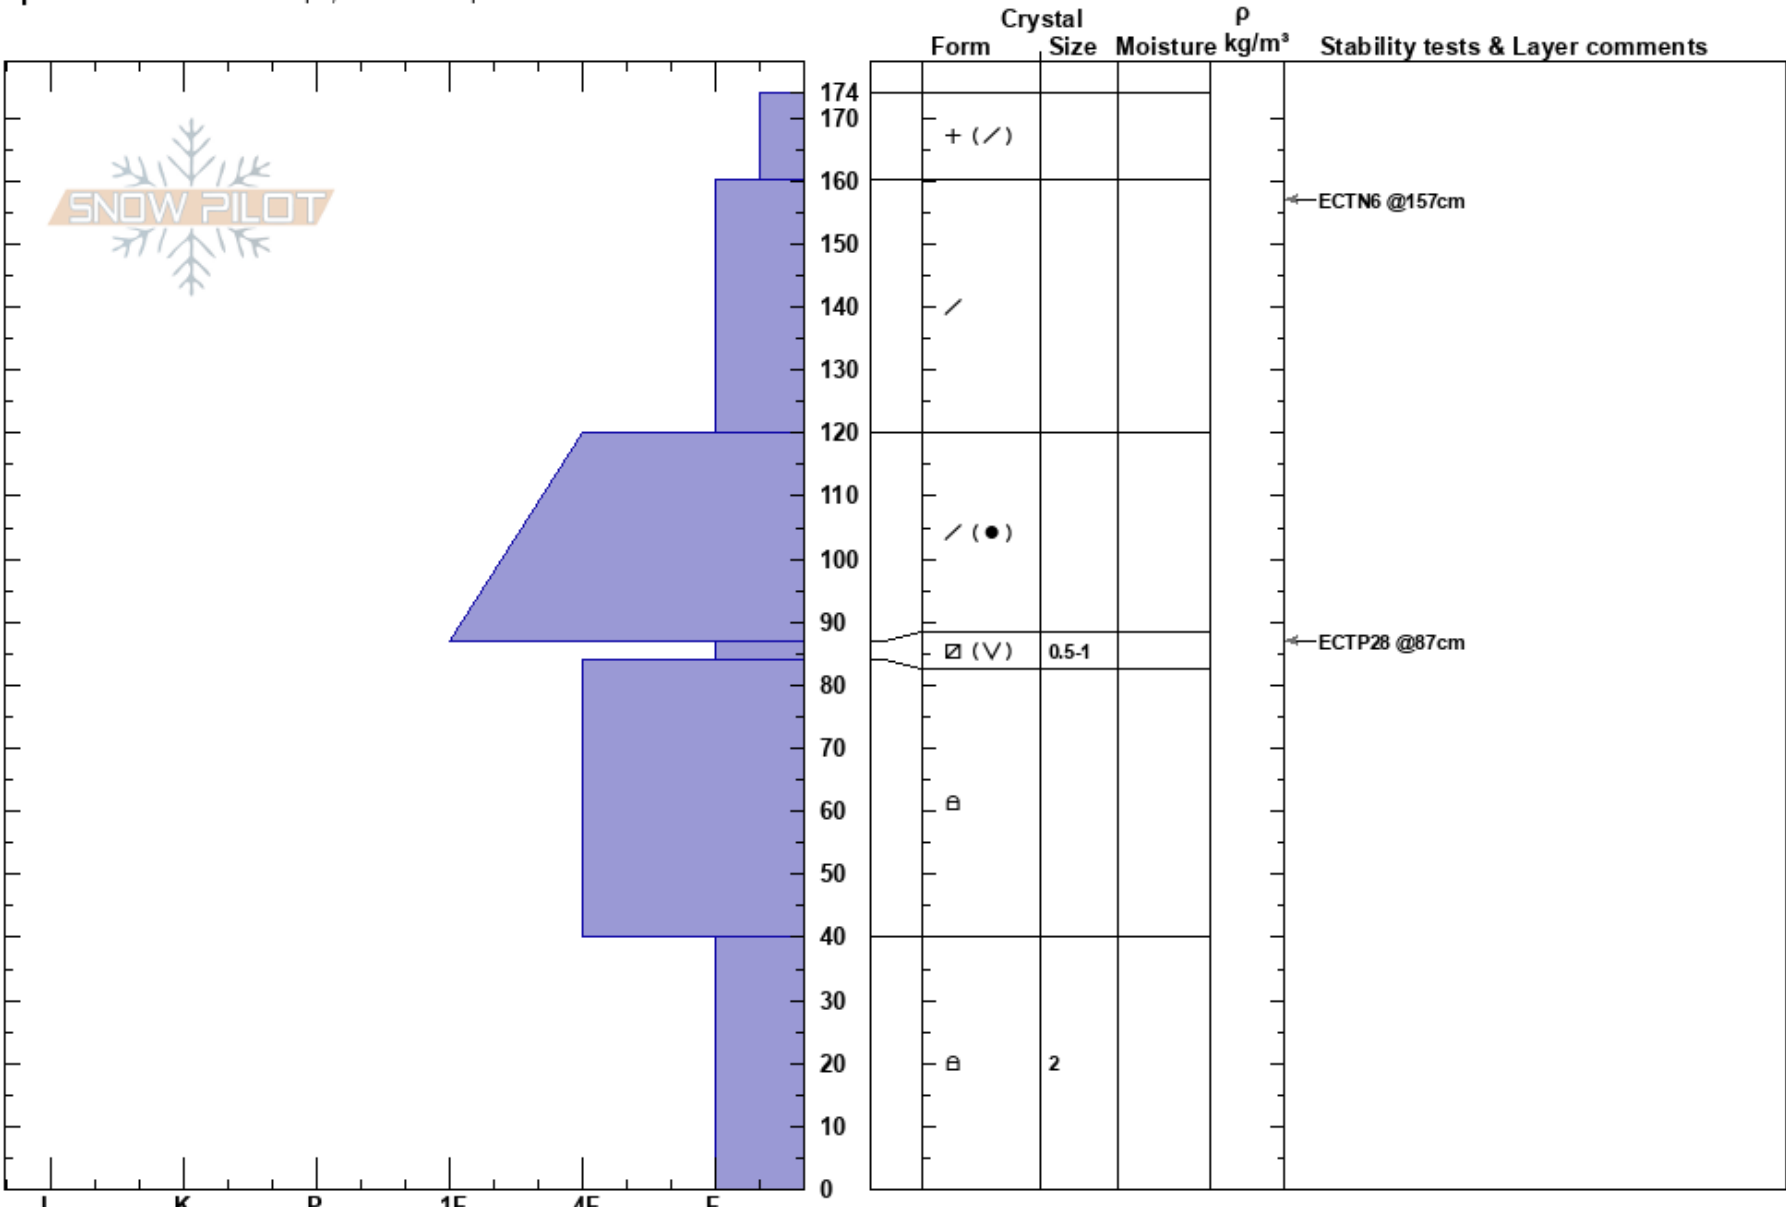

Worker Chute R  
 Teton Range  
 WY  
**Elevation:** 8515 ft  
**Aspect:** 330°  
**Specifics:** Ski tracks on slope; We skied slope

Gabrielle Antonioli  
 12/06/2022 - 2:00pm  
**Co-ord:** 43.61013N, -110.83829W  
**Slope Angle:** 32°  
**Wind Loading:** no

**Stability:** Fair  
**Air Temperature:**  
**Sky Cover:** BKN  
**Precipitation:** S-1  
**Wind:** W Calm

**HS:** 174  
**PF:** 90 87-84cm: Problematic layer  
**PS:** 20

**Notes:** JHMR sidecountry terrain