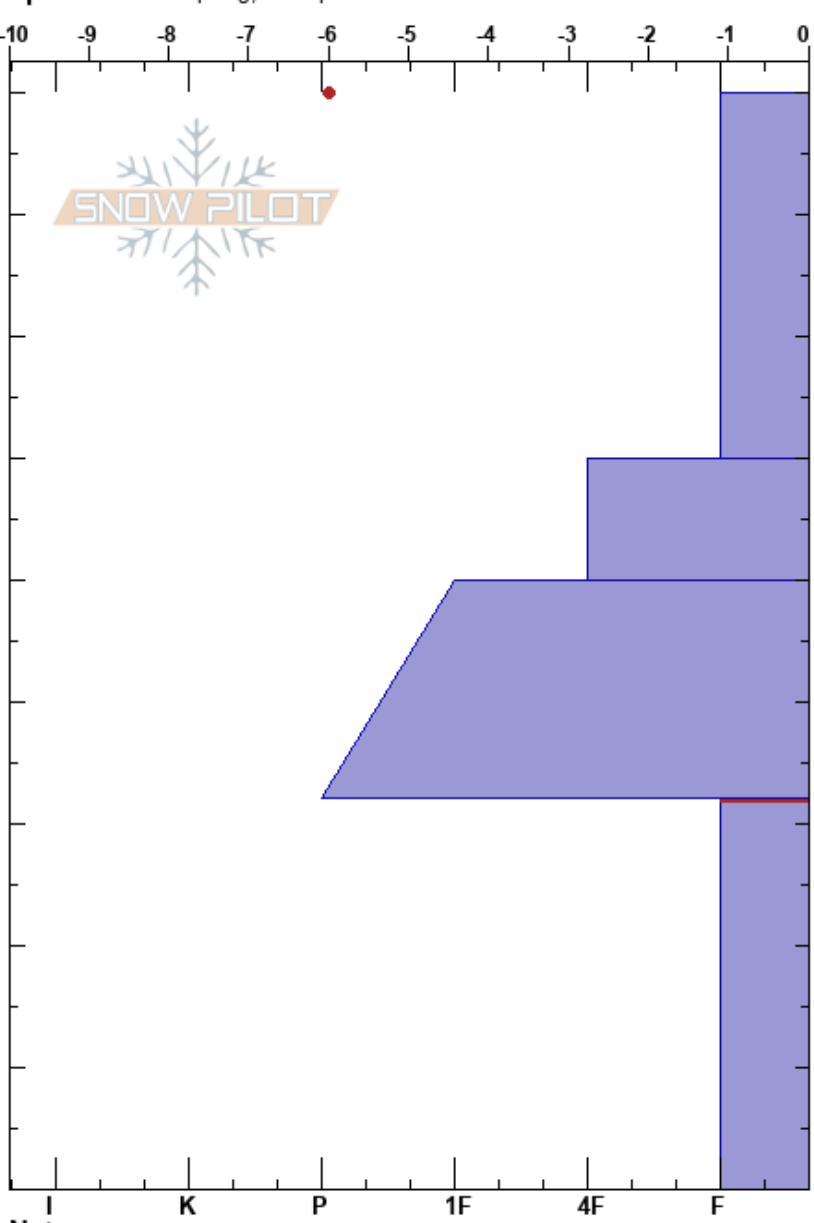

Coneys
 Elk Mountains
 CO
Elevation: 9843 ft
Aspect: NE
Specifics: Collapsing, widespread

Mikey Alosio
 12/06/2022 - 3:40pm
Co-ord: 38.92404N, -107.01636E
Slope Angle: 21°
Wind Loading: yes

Stability:
Air Temperature: -5°C
Sky Cover: OVC
Precipitation: S-1
Wind: Light Breeze

HS: 90
PS: 28 32-0cm: Problematic layer

Height (cm)	Crystal		Moisture	ρ kg/m ³	Stability tests & Layer comments
	Form	Size			
90					
75	+				
55	/				
40	/				
32					← CT11, SC @32cm ← ECTP11 @32cm
15	□	3			