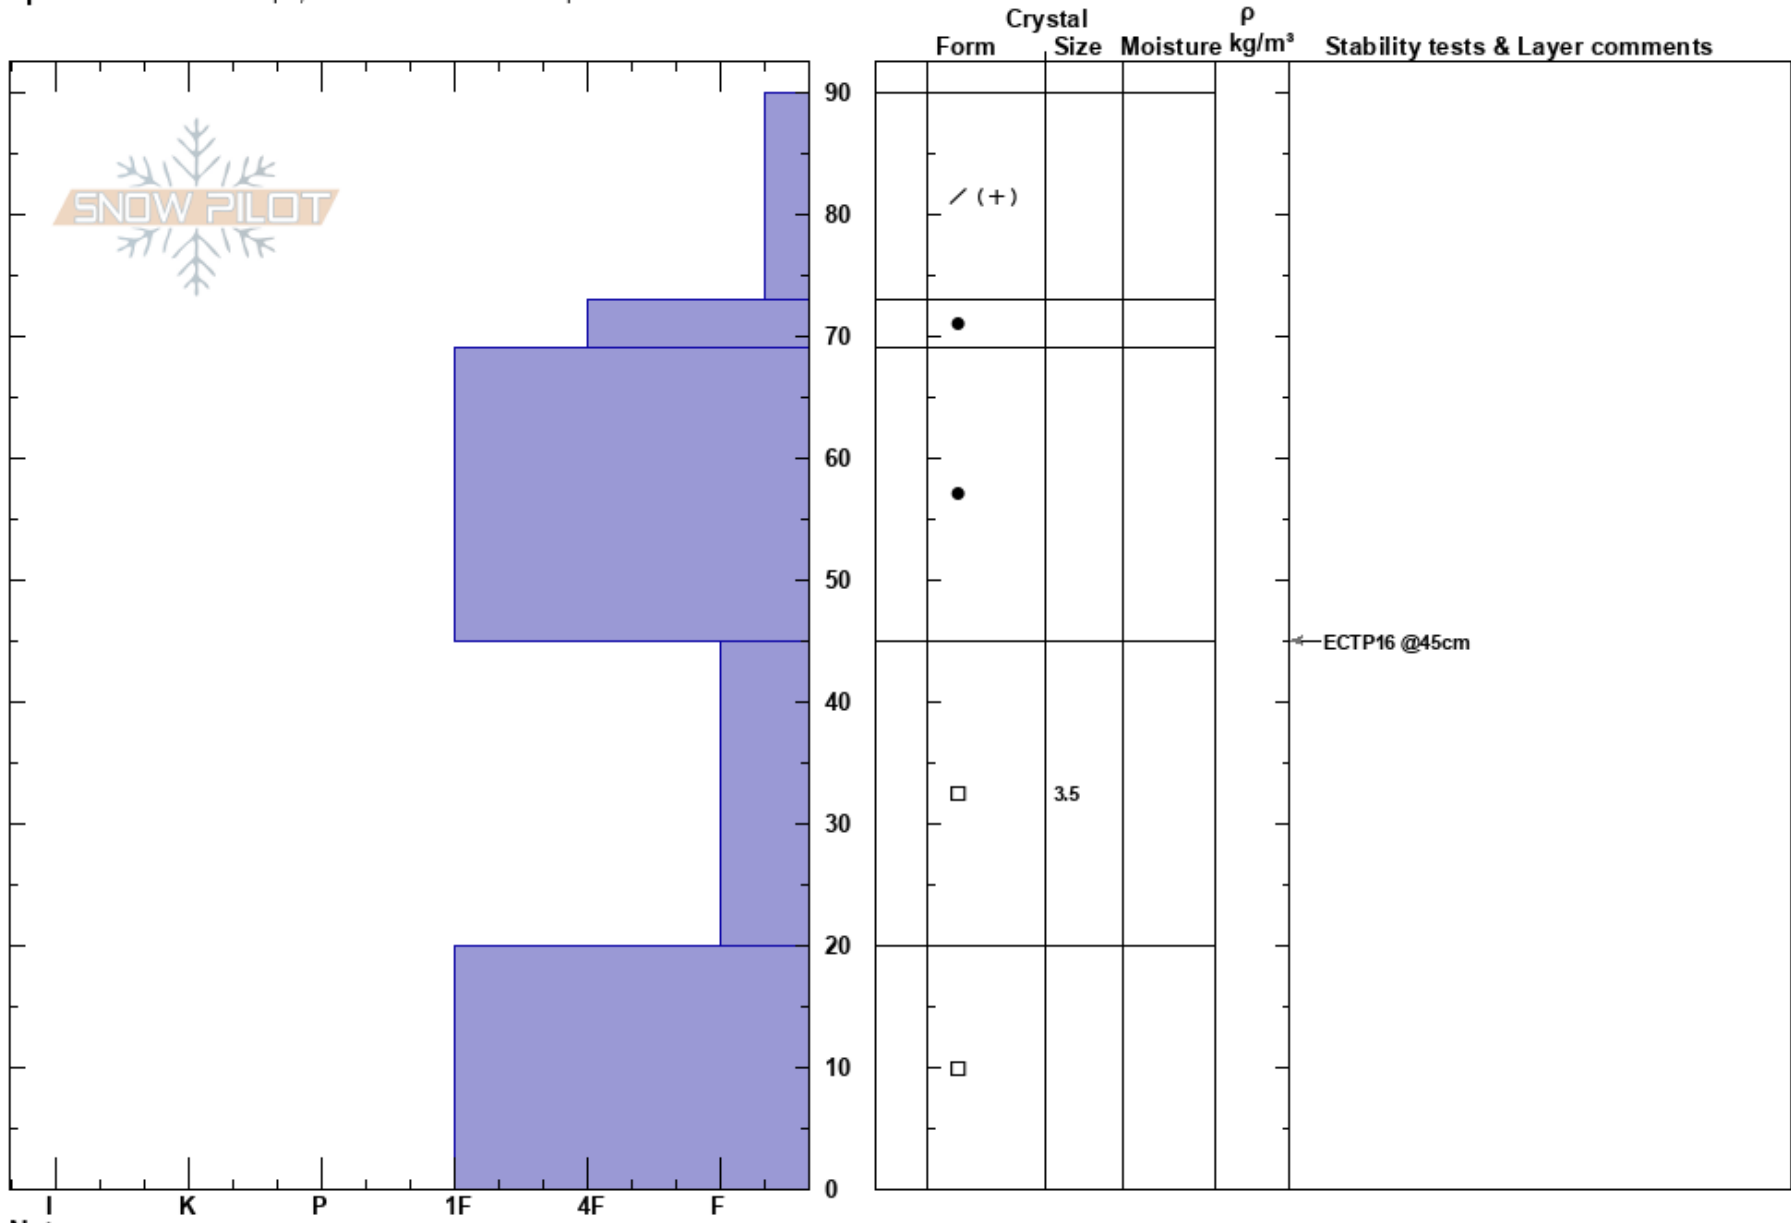

Mill Hollow
 Uinta Range
 UT
 Elevation: 2978 m
 Aspect: SE

Joel ORourke
 12/07/2022 - 1:00pm
 Co-ord: 40.47010N, -111.13158E
 Slope Angle: 23°
 Wind Loading:

Stability: HS:90
 Air Temperature:
 Sky Cover: CLR
 Precipitation: NO
 Wind: Calm

Specifics: We skied slope; Snowmobile tracks on slope

Notes: