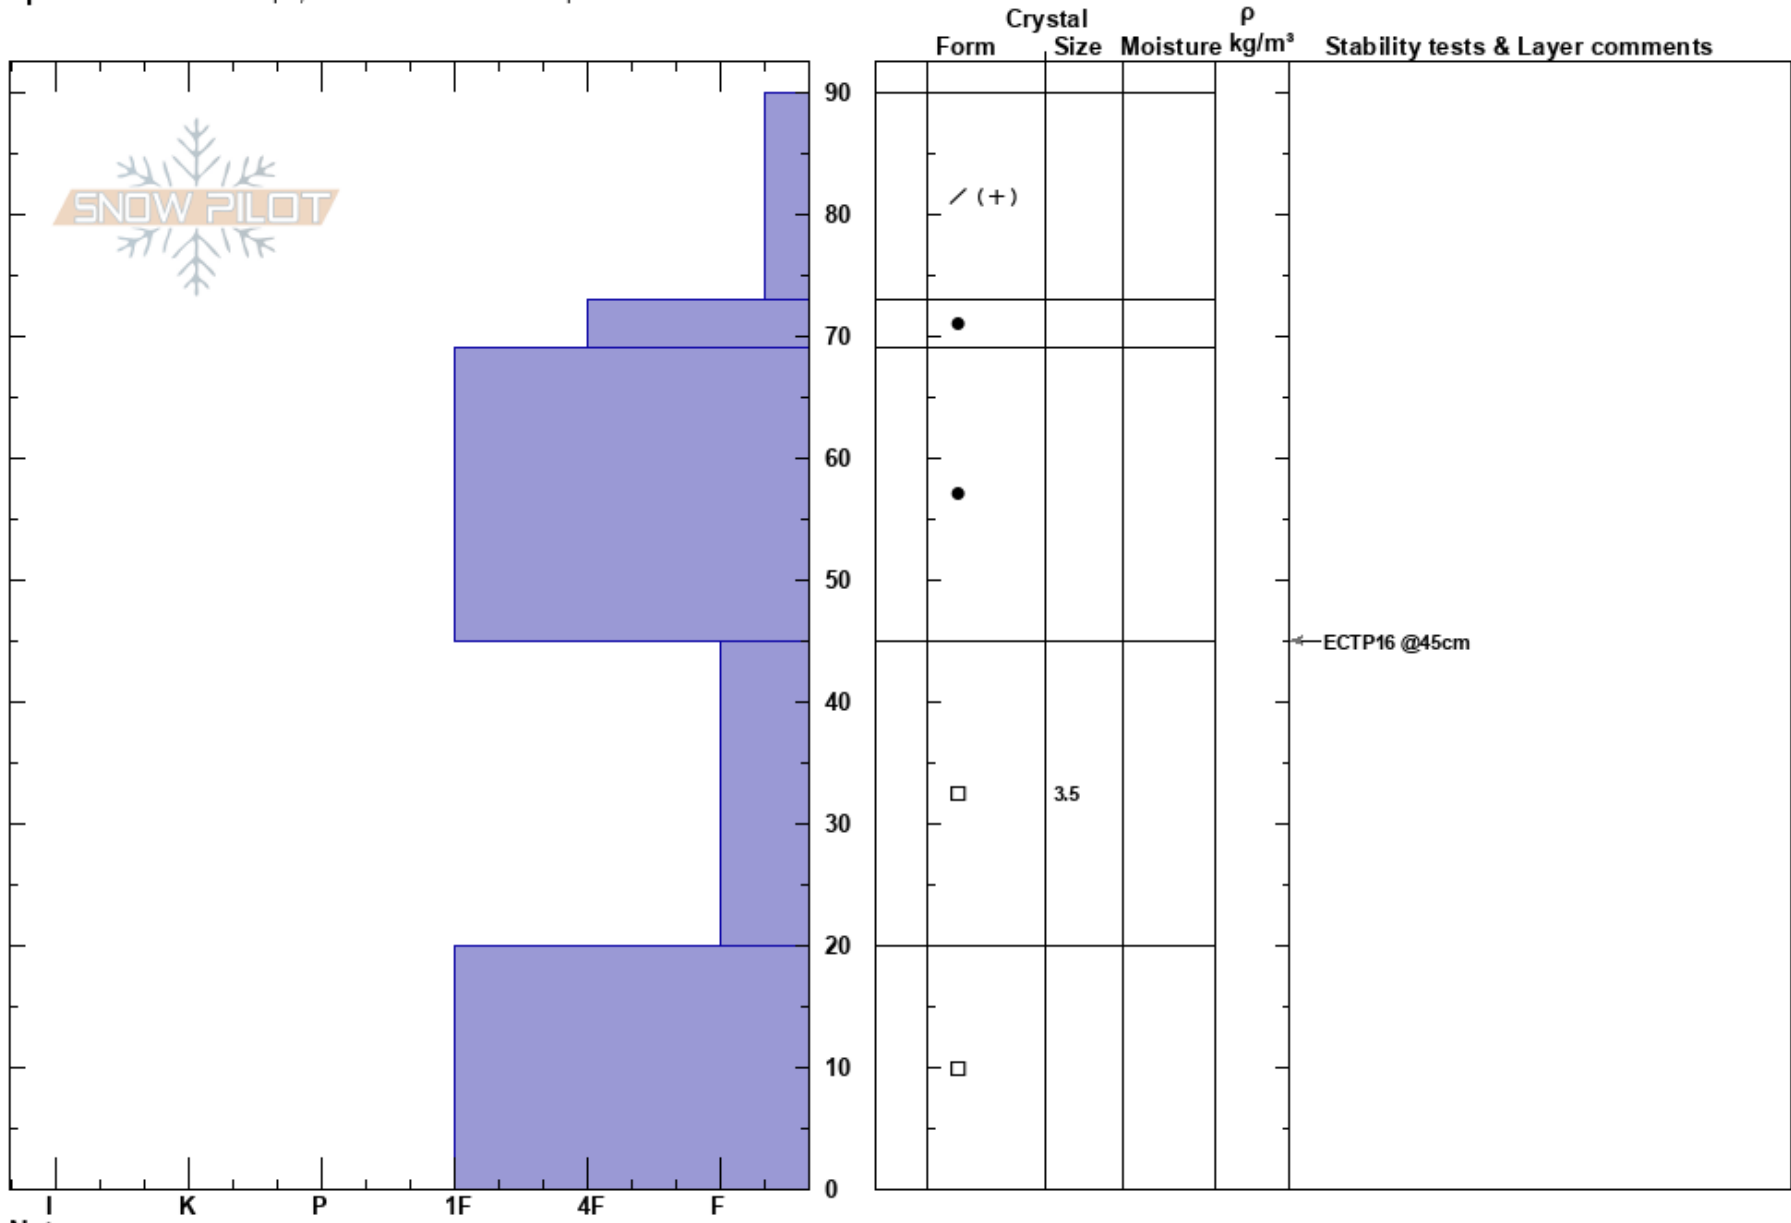

Mill Hollow
 Uinta Range
 UT
 Elevation: 2978 m
 Aspect: SE

Joel ORourke
 12/07/2022 - 1:00pm
 Co-ord: 40.47010N, -111.13158E
 Slope Angle: 23°
 Wind Loading:

Stability:
 Air Temperature:
 Sky Cover: CLR
 Precipitation: NO
 Wind: Calm

HS:90

Layer Notes:

Specifics: We skied slope; Snowmobile tracks on slope

Notes: