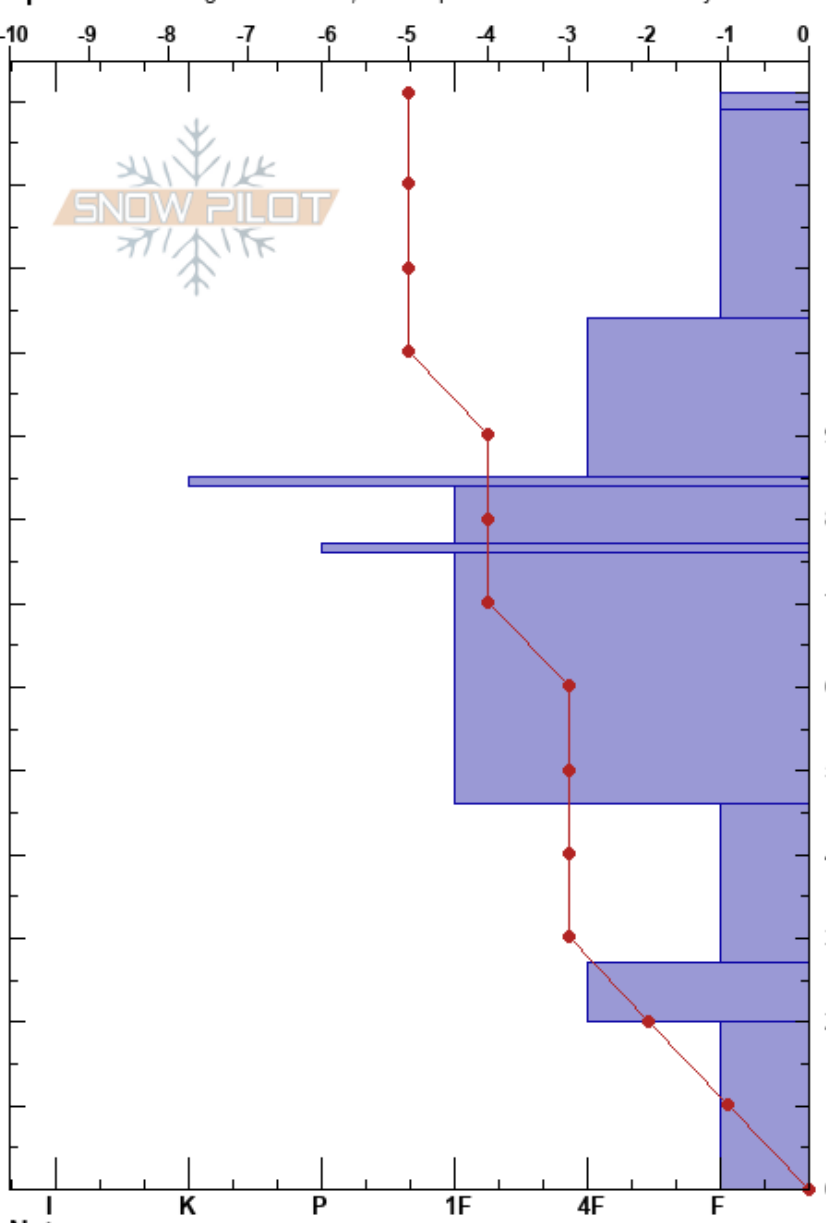

North* Upper Prosser
 Lake Tahoe
 CA
 Elevation: 2349 m
 Aspect: NE
 Specifics: Pit dug in a Ski Area; Pit is representative of backcountry

Cordelia Brewster
 12/06/2022 - 2:30pm
 Co-ord: 39.26341N, -120.14851W
 Slope Angle: 23°
 Wind Loading: no

Stability: **HS: 131** **Layer Notes:**
 Air Temperature: -5°C **PS: 32** 46-27cm: Problematic layer
 Sky Cover: SCT
 Precipitation: NO
 Wind: N Light Breeze

Depth (cm)	Crystal		ρ kg/m ³	Stability tests & Layer comments
	Form	Size		
131	∇	3		
120	/	2		
110				
100	/ (•)	1.5 (1)		
90	⊘	3		← ECTN23 @86cm
80	/	1.5		← CT20, Q2 @84cm
80	⊘	2		
70				
60	⊘	1.5		
50				
40	□	2		
30				
20	□	1.5		
10	^	2.5		
0				