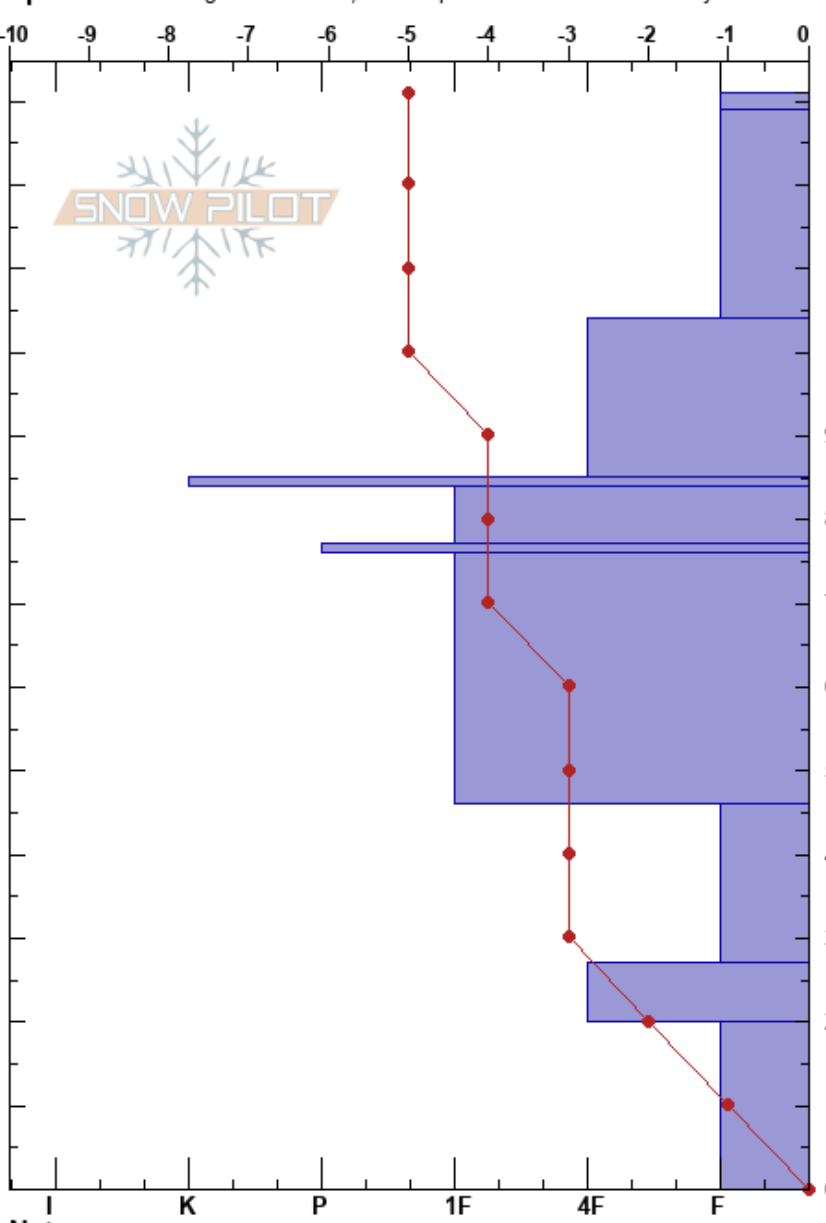

North* Upper Prosser
 Lake Tahoe
 CA
 Elevation: 2349 m
 Aspect: NE
 Specifics: Pit dug in a Ski Area; Pit is representative of backcountry

Cordelia Brewster
 12/06/2022 - 2:30pm
 Co-ord: 39.26341N, -120.14851W
 Slope Angle: 23°
 Wind Loading: no

Stability: **HS: 131**
 Air Temperature: -5°C
 Sky Cover: SCT
 Precipitation: NO
 Wind: N Light Breeze
PS: 32 46-27cm: Problematic layer

Height (cm)	Crystal		Moisture	ρ kg/m ³	Stability tests & Layer comments
	Form	Size			
131	∇	3			
120	/	2			
110					
100	/ (•)	1.5 (1)			
90	⊘	3			← ECTN23 @86cm
80	/	1.5			← CT20, Q2 @84cm
80	⊘	2			
70					
60	⊘	1.5			
50					
40	□	2			
30					
20	□	1.5			
10	^	2.5			
0					