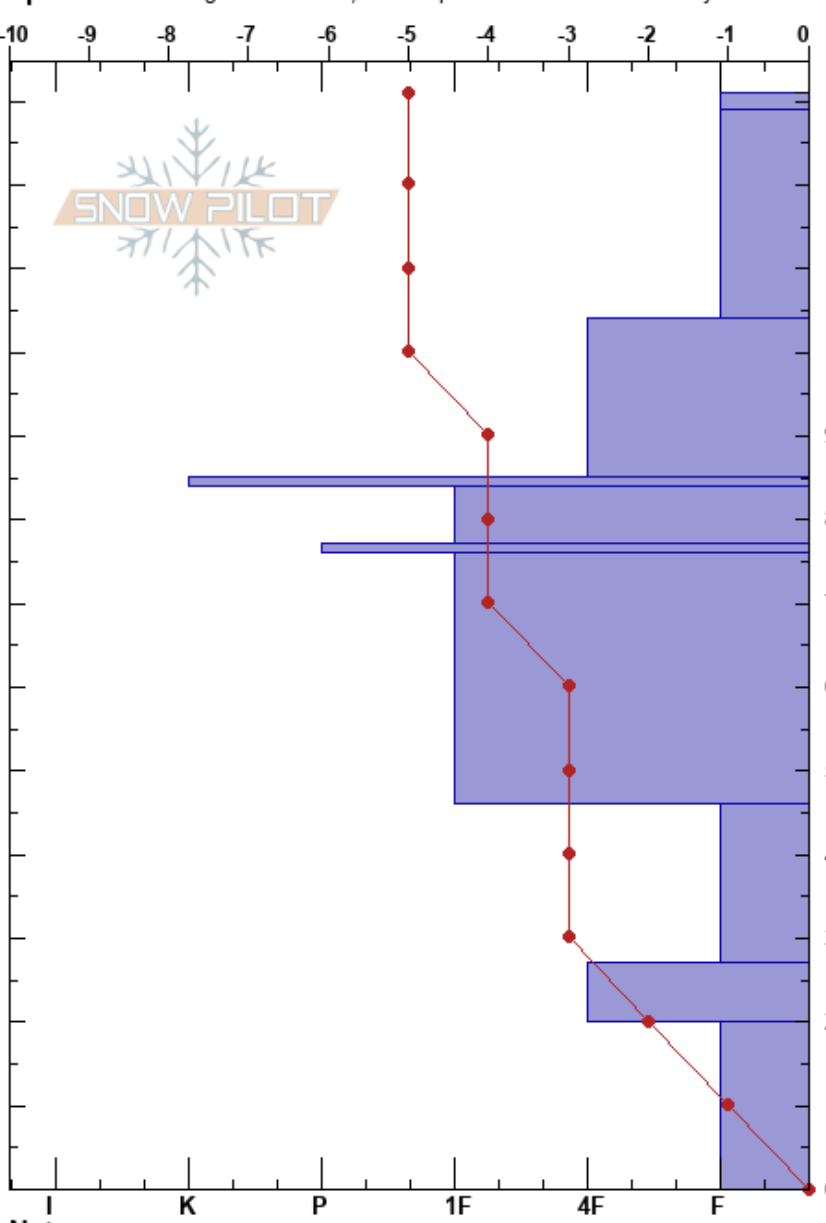

North* Upper Prosser
 Lake Tahoe
 CA
 Elevation: 2349 m
 Aspect: NE
 Specifics: Pit dug in a Ski Area; Pit is representative of backcountry

Cordelia Brewster
 12/06/2022 - 2:30pm
 Co-ord: 39.26341N, -120.14851W
 Slope Angle: 23°
 Wind Loading: no

Stability: **HS: 131** **Layer Notes:**
 Air Temperature: -5°C **PS: 32** 46-27cm: Problematic layer
 Sky Cover: SCT
 Precipitation: NO
 Wind: N Light Breeze

Depth (cm)	Crystal		ρ kg/m ³	Stability tests & Layer comments
	Form	Size		
131	∇	3		
120	/	2		
110				
100	/ (•)	1.5 (1)		
90				
86	⊘	3		← ECTN23 @86cm
84	/	1.5		← CT20, Q2 @84cm
80	⊘	2		
70				
60	⊖	1.5		
50				
40	□	2		
30				
20	□	1.5		
10	^	2.5		
0				