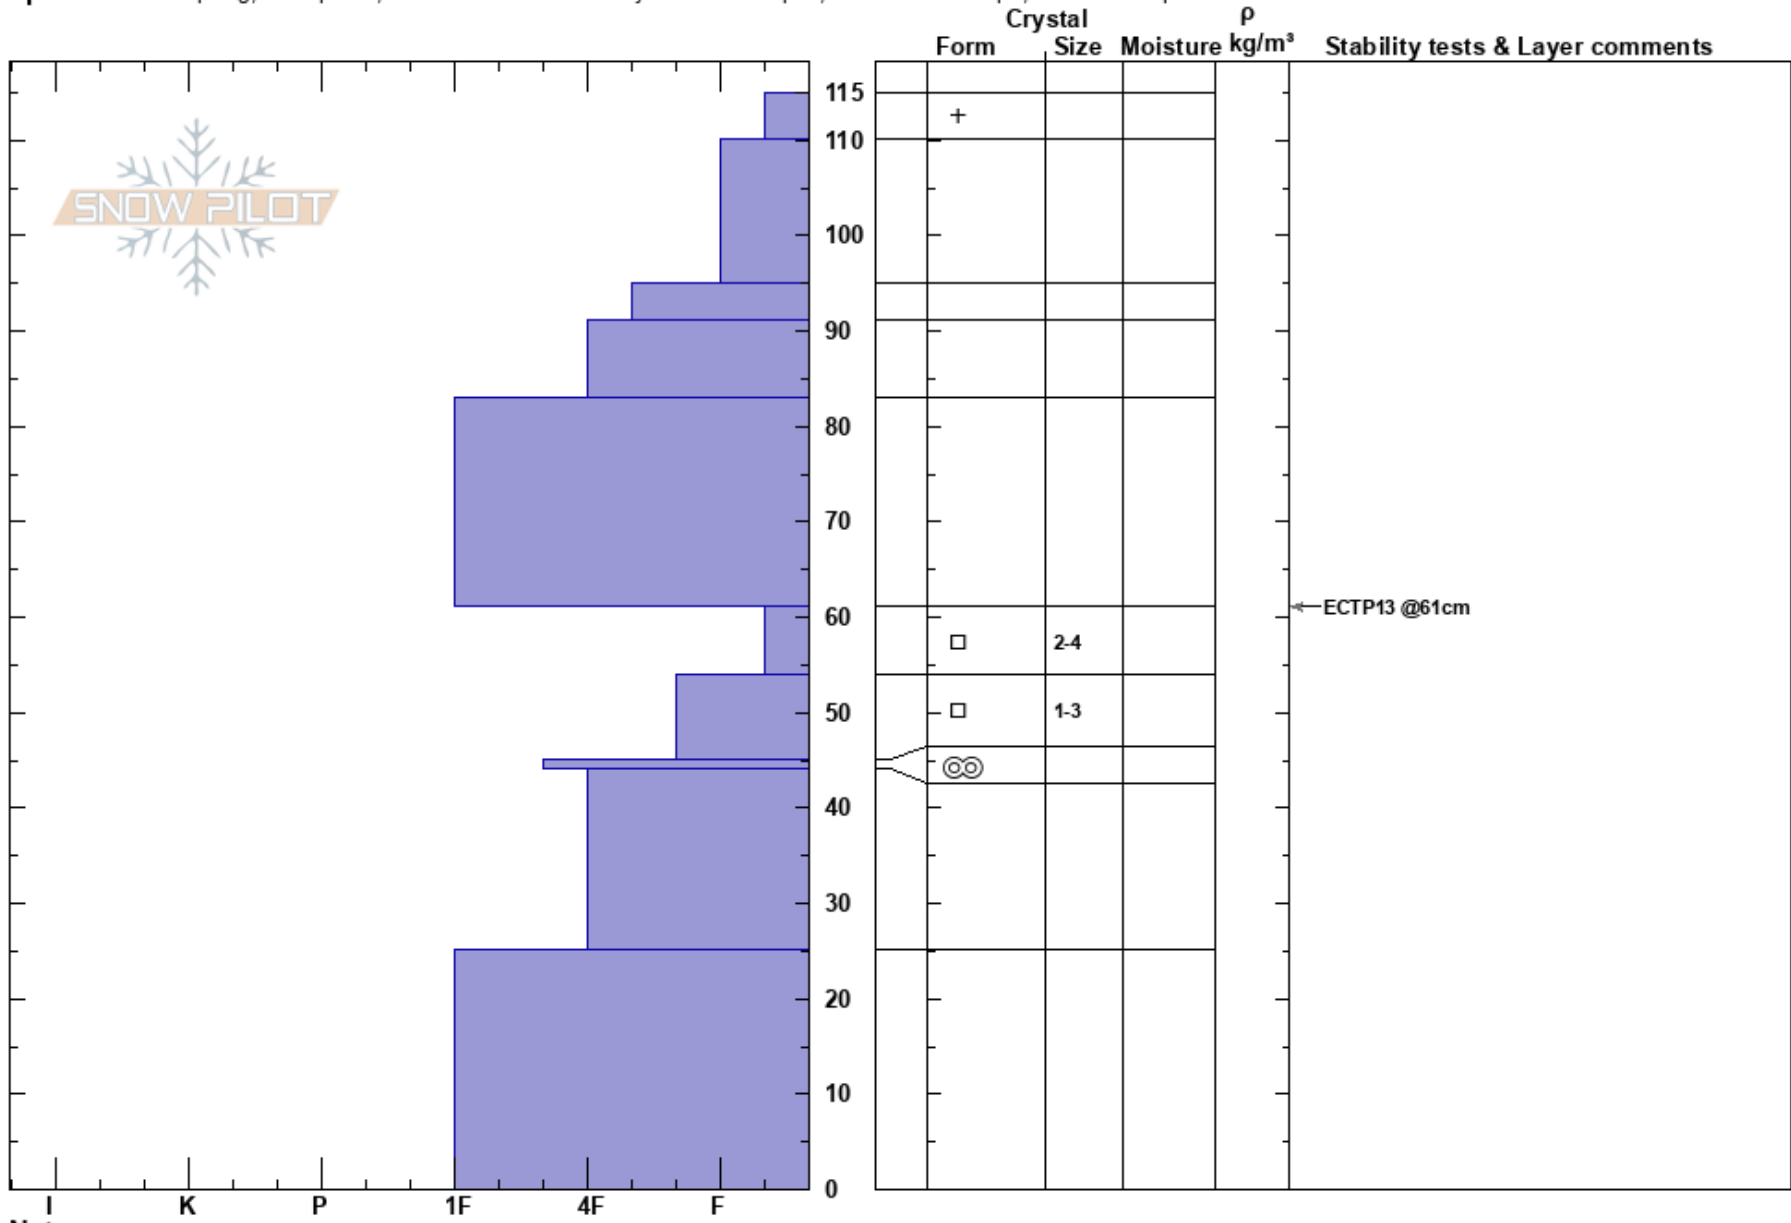

Mill Hollow
 Uinta Range
 UT
 Elevation: 9605 ft
 Aspect: E

Andrew Nassetta
 12/06/2022 - 12:00pm
 Co-ord: 40.47889N, -111.11316W
 Slope Angle: 32°
 Wind Loading: no

Stability: Fair
 Air Temperature:
 Sky Cover: CLR
 Precipitation: NO
 Wind: Calm

HS: 115
 PF: 50 61-54cm: Problematic layer
 PS: 30

Specifics: Collapsing, widespread; Recent avalanche activity on similar slopes; Ski tracks on slope; We skied slope

Notes: