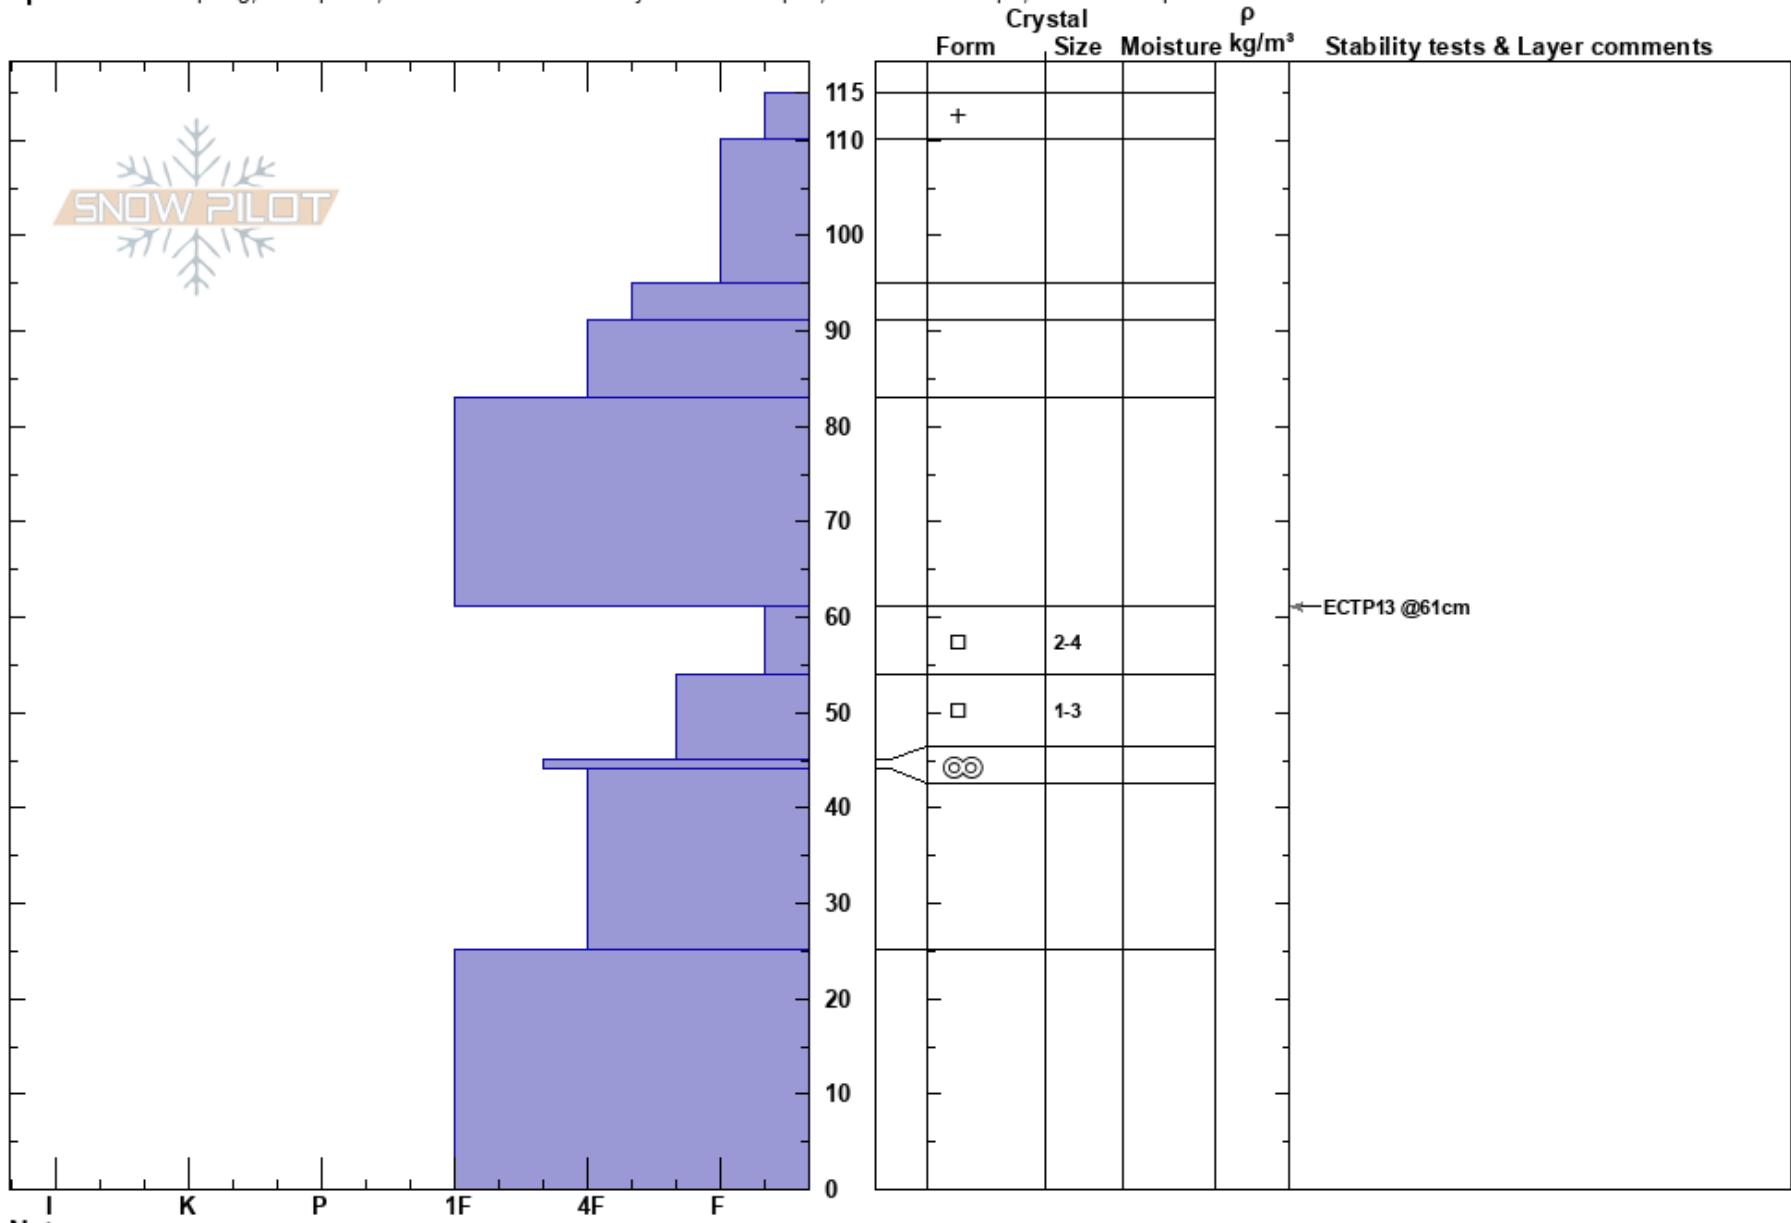

Mill Hollow  
 Uinta Range  
 UT  
 Elevation: 9605 ft  
 Aspect: E

Andrew Nassetta  
 12/06/2022 - 12:00pm  
 Co-ord: 40.47889N, -111.11316W  
 Slope Angle: 32°  
 Wind Loading: no

Stability: Fair  
 Air Temperature:  
 Sky Cover: CLR  
 Precipitation: NO  
 Wind: Calm

HS: 115  
 PF: 50  
 PS: 30  
 61-54cm: Problematic layer

**Specifics:** Collapsing, widespread; Recent avalanche activity on similar slopes; Ski tracks on slope; We skied slope

Notes: