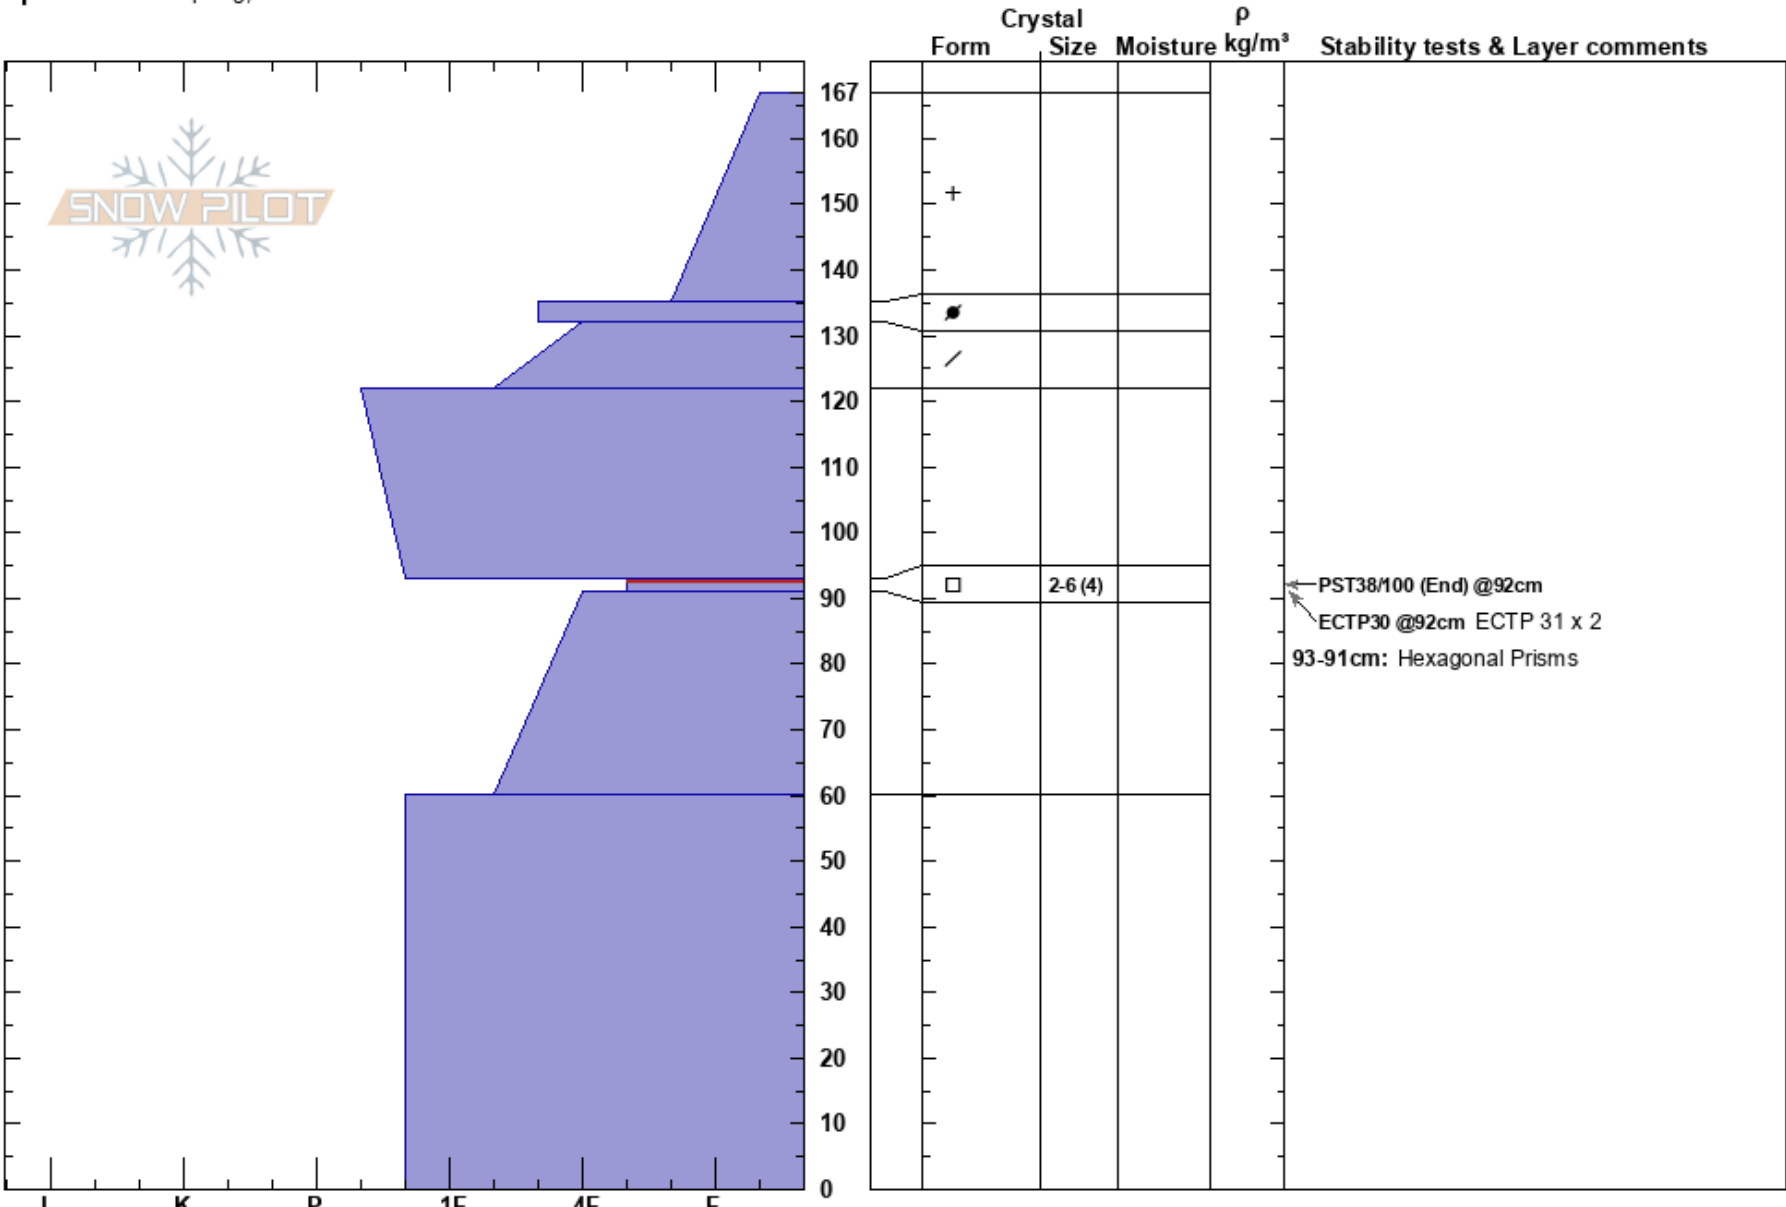

The Triangle  
 Wasatch Range  
 UT  
 Elevation: 9688 ft  
 Aspect: 23°  
 Specifics: Collapsing, localized

Bo Torrey  
 12/06/2022 - 1:00pm  
 Co-ord: 40.60474N, -111.63775W  
 Slope Angle: 32°  
 Wind Loading: no

Stability: Fair  
 Air Temperature:  
 Sky Cover: FEW  
 Precipitation: NO  
 Wind: Calm

HS: 167  
 Layer Notes:  
 93-91cm: Hexagonal Prisms  
 93-91cm: Problematic layer

Notes: