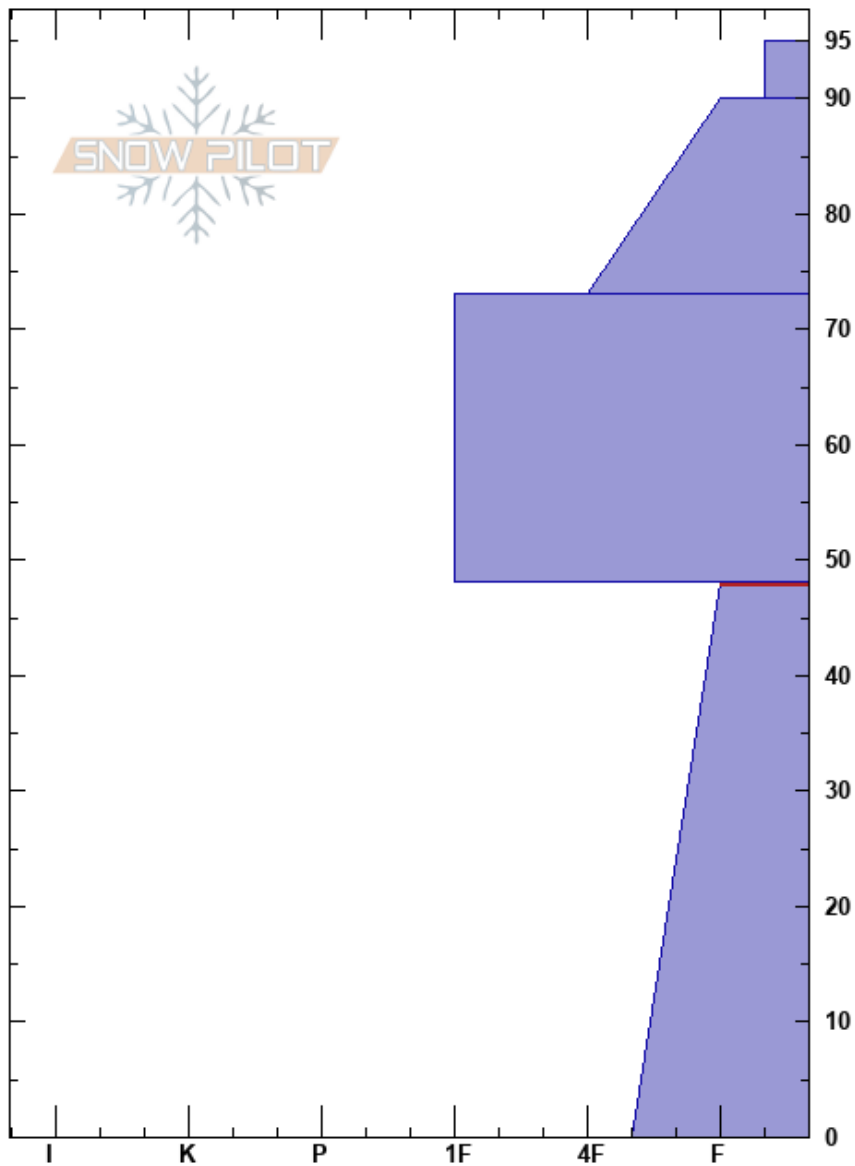

NWSP November Pit
 Elk Mountains
 CO
 Elevation: 11711 ft
 Aspect:

AHSP Mehlán
 12/05/2022 - 2:00pm
 Co-ord: 39.12980N, -106.87102W
 Slope Angle:
 Wind Loading:

Stability:
 Air Temperature:
 Sky Cover: OVC
 Precipitation: S-1
 Wind: Light Breeze

HS: 95
 PF: 90 48-0cm: Problematic layer
 PS: 10

Specifics: Pit dug in a Ski Area; Pit is representative of backcountry

Crystal Form	Crystal Size	Moisture	ρ kg/m ³	Stability tests & Layer comments
+	2	D	71	
			71	
/	1-2	D	75	
			140	
			200	
⊖	0.5-1	D	210	
			200	
			322	
			216	
			222	
□	2-3	D	322	
			269	
			281	