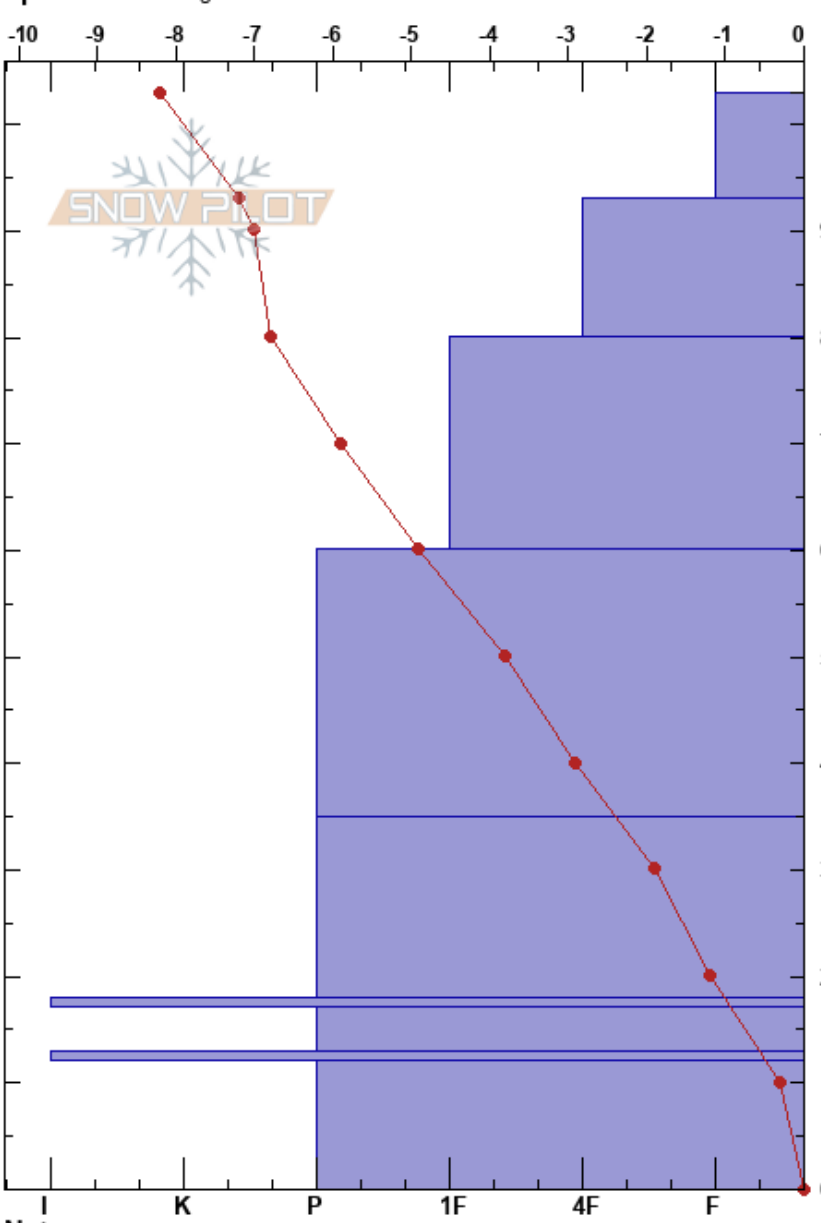

Weather Plot - Weekly  
 Monashee BC  
 Elevation: 2030 m  
 Aspect: W  
 Specifics: Pit dug in a Ski Area

Brydan Tollefson  
 06/12/2022 - 15:00  
 Co-ord:  
 Slope Angle: 8°  
 Wind Loading: yes

Stability:  
 Air Temperature: -9°C  
 Sky Cover: X  
 Precipitation: NO  
 Wind: W Moderate

HS: 103  
 PF: 40  
 Layer Notes:

Form	Crystal Size	Moisture	$\rho$ kg/m <sup>3</sup>	Stability tests & Layer comments
/	0.3-0.5			
/	0.3-0.5			← CT5, RP @91cm ← CT3, RP @91cm
□	0.5-1			← 2x CT24, BRK @80cm
□	1			
□	1			
■				
□	1			
■				
□	1.5-2			