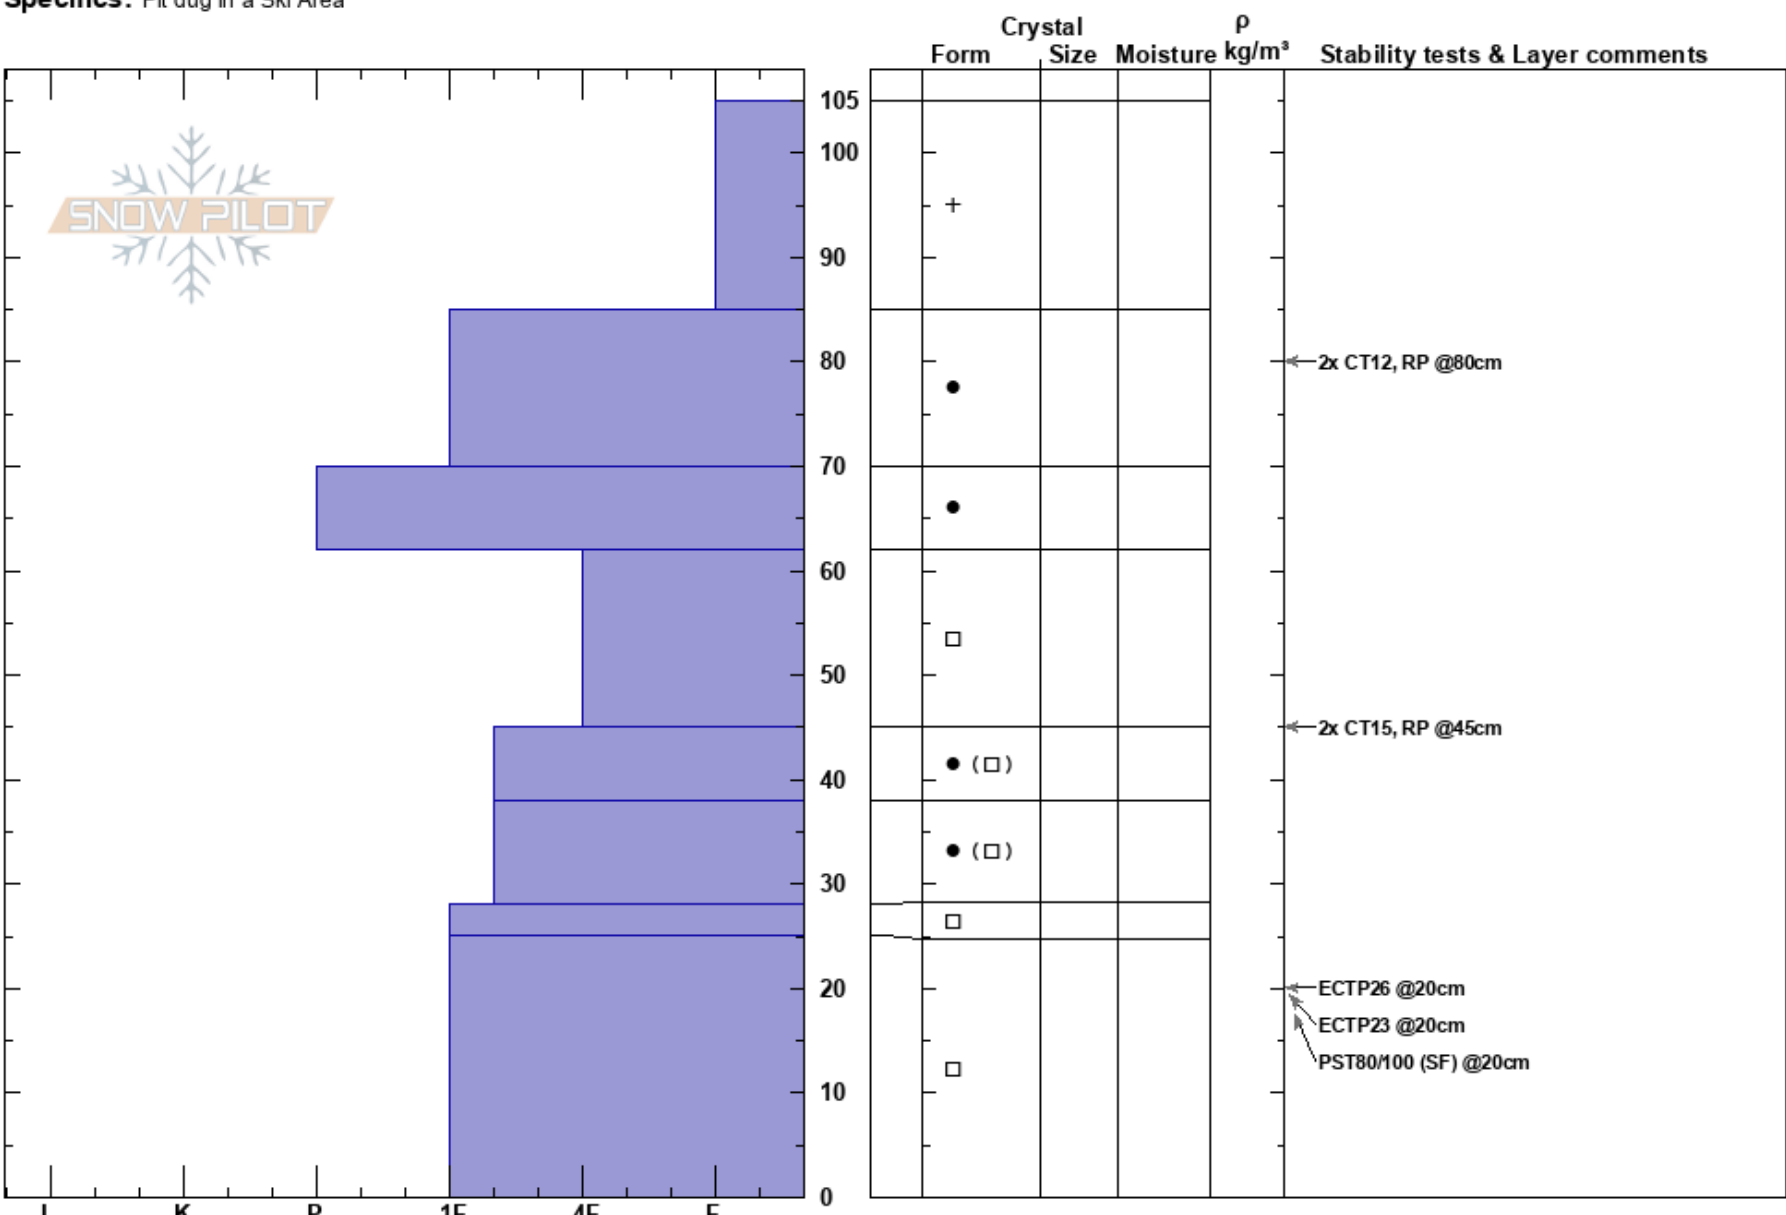

Union 3.5 Mid Path  
 Reed Ryan  
 12/06/2022 - 2:00pm  
 Gore Range  
 CO  
 Elevation: 12086 ft  
 Aspect:  
 Specifics: Pit dug in a Ski Area

Co-ord: 39.46970N, -106.17621W  
 Slope Angle:  
 Wind Loading: no

Stability: HS: 105  
 Air Temperature: 25-0cm: Problematic layer  
 Sky Cover: OVC  
 Precipitation: S1  
 Wind: Calm

Notes: