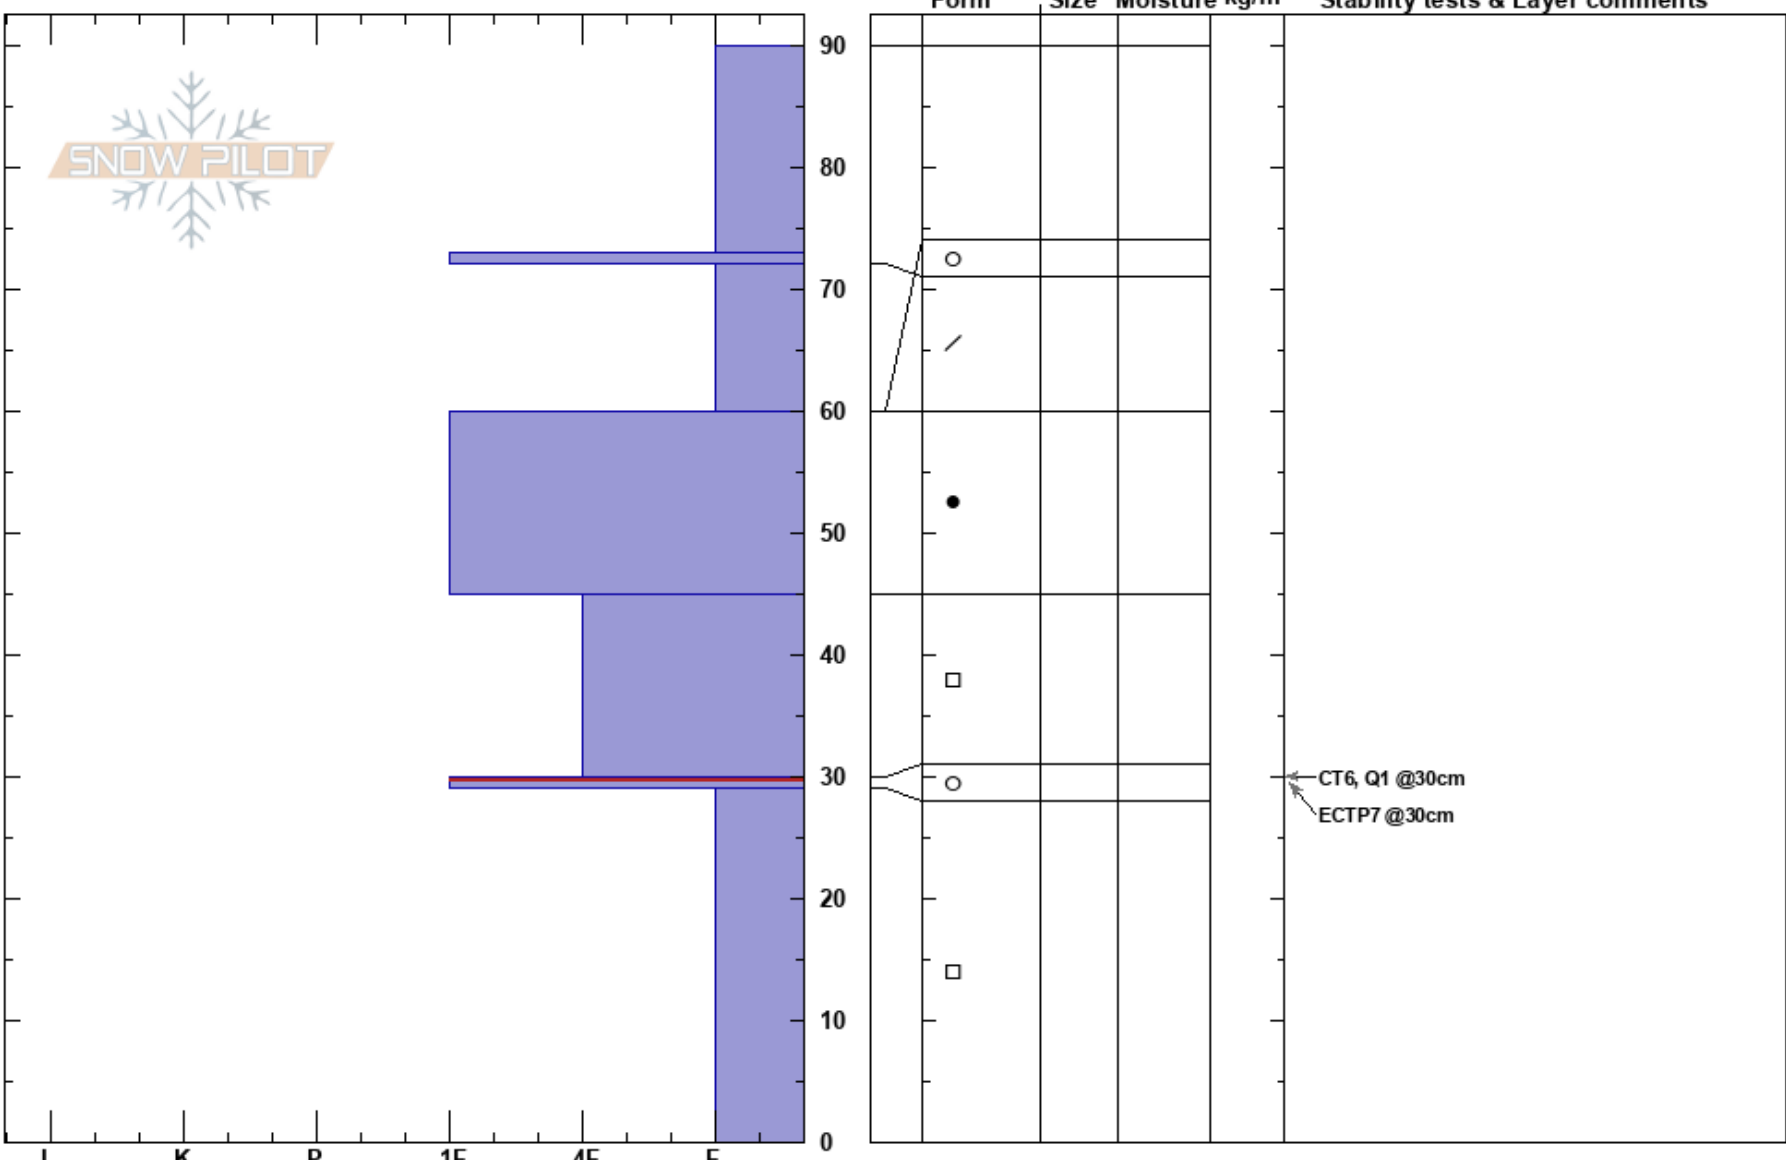

Spectator
 Vail/Summit County
 CO
 Elevation: 11822 ft
 Aspect: W

Austin Finnell
 12/06/2022 - 10:30am
 Co-ord: 39.55822N, -105.91545W
 Slope Angle: 32°
 Wind Loading: yes

Stability: Poor HS:90
 Air Temperature: 30-29cm: Problematic layer
 Sky Cover: OVC
 Precipitation: S1
 Wind: SW Moderate

Specifics: Pit dug in a Ski Area; Pit is representative of backcountry; Pit is adjacent to avalanche: crown; Collapsing, localized; Cracking; Ski tracks on slope [More Pit Specifics below]

Notes: Additional Pit Specifics: Recent avalanche activity on similar slopes; We skied slope