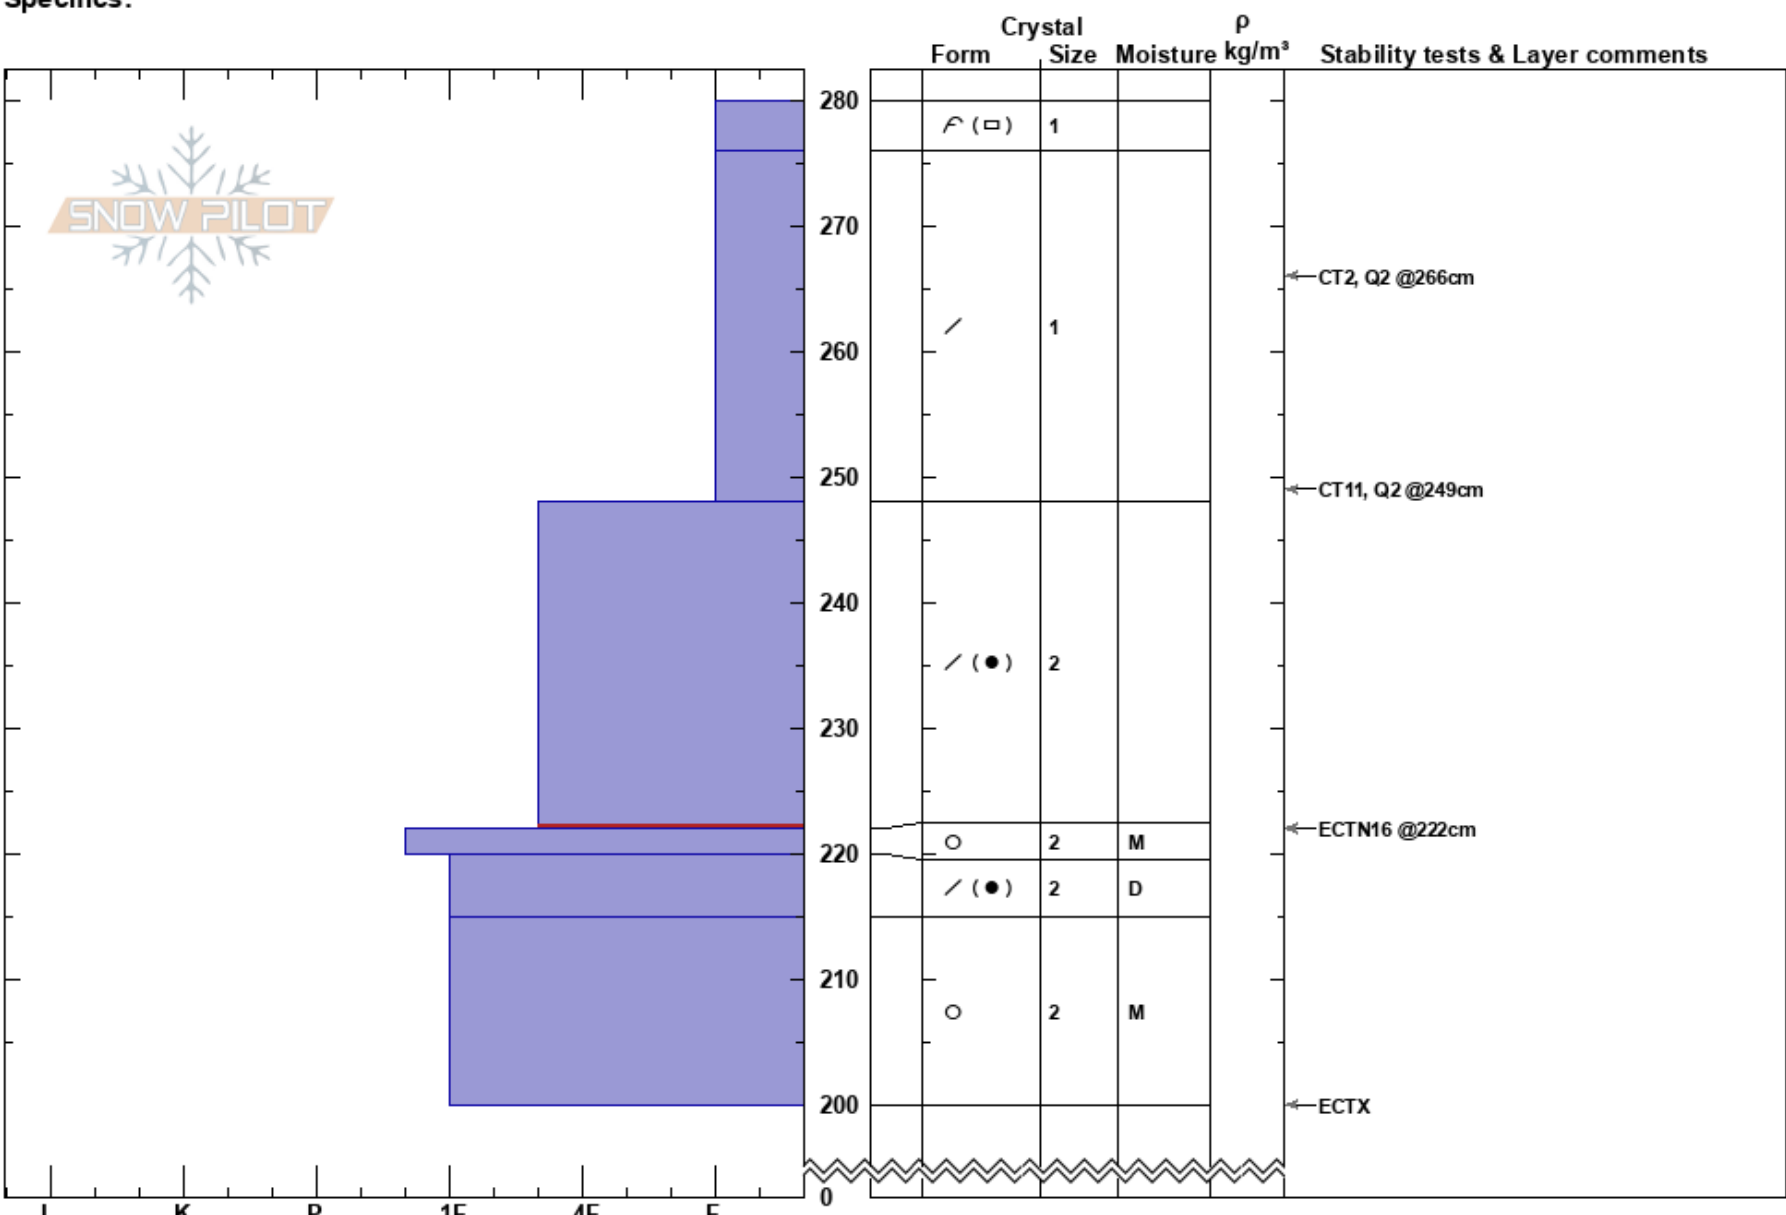

Rubicon PK  
 Bridgeport Winter Rec Ar  
 CA  
 Elevation: 8182 ft  
 Aspect: NW  
 Specifics:

Ryan Sorenson  
 03/07/2016 - 2:02pm  
 Co-ord: 39.01534N, -120.14008W  
 Slope Angle: 25°  
 Wind Loading: previous

Stability: HS:280  
 Air Temperature: -3°C PF: 14 248-222cm: Problematic layer  
 Sky Cover: OVC  
 Precipitation: S-1  
 Wind: SW Calm

Notes: