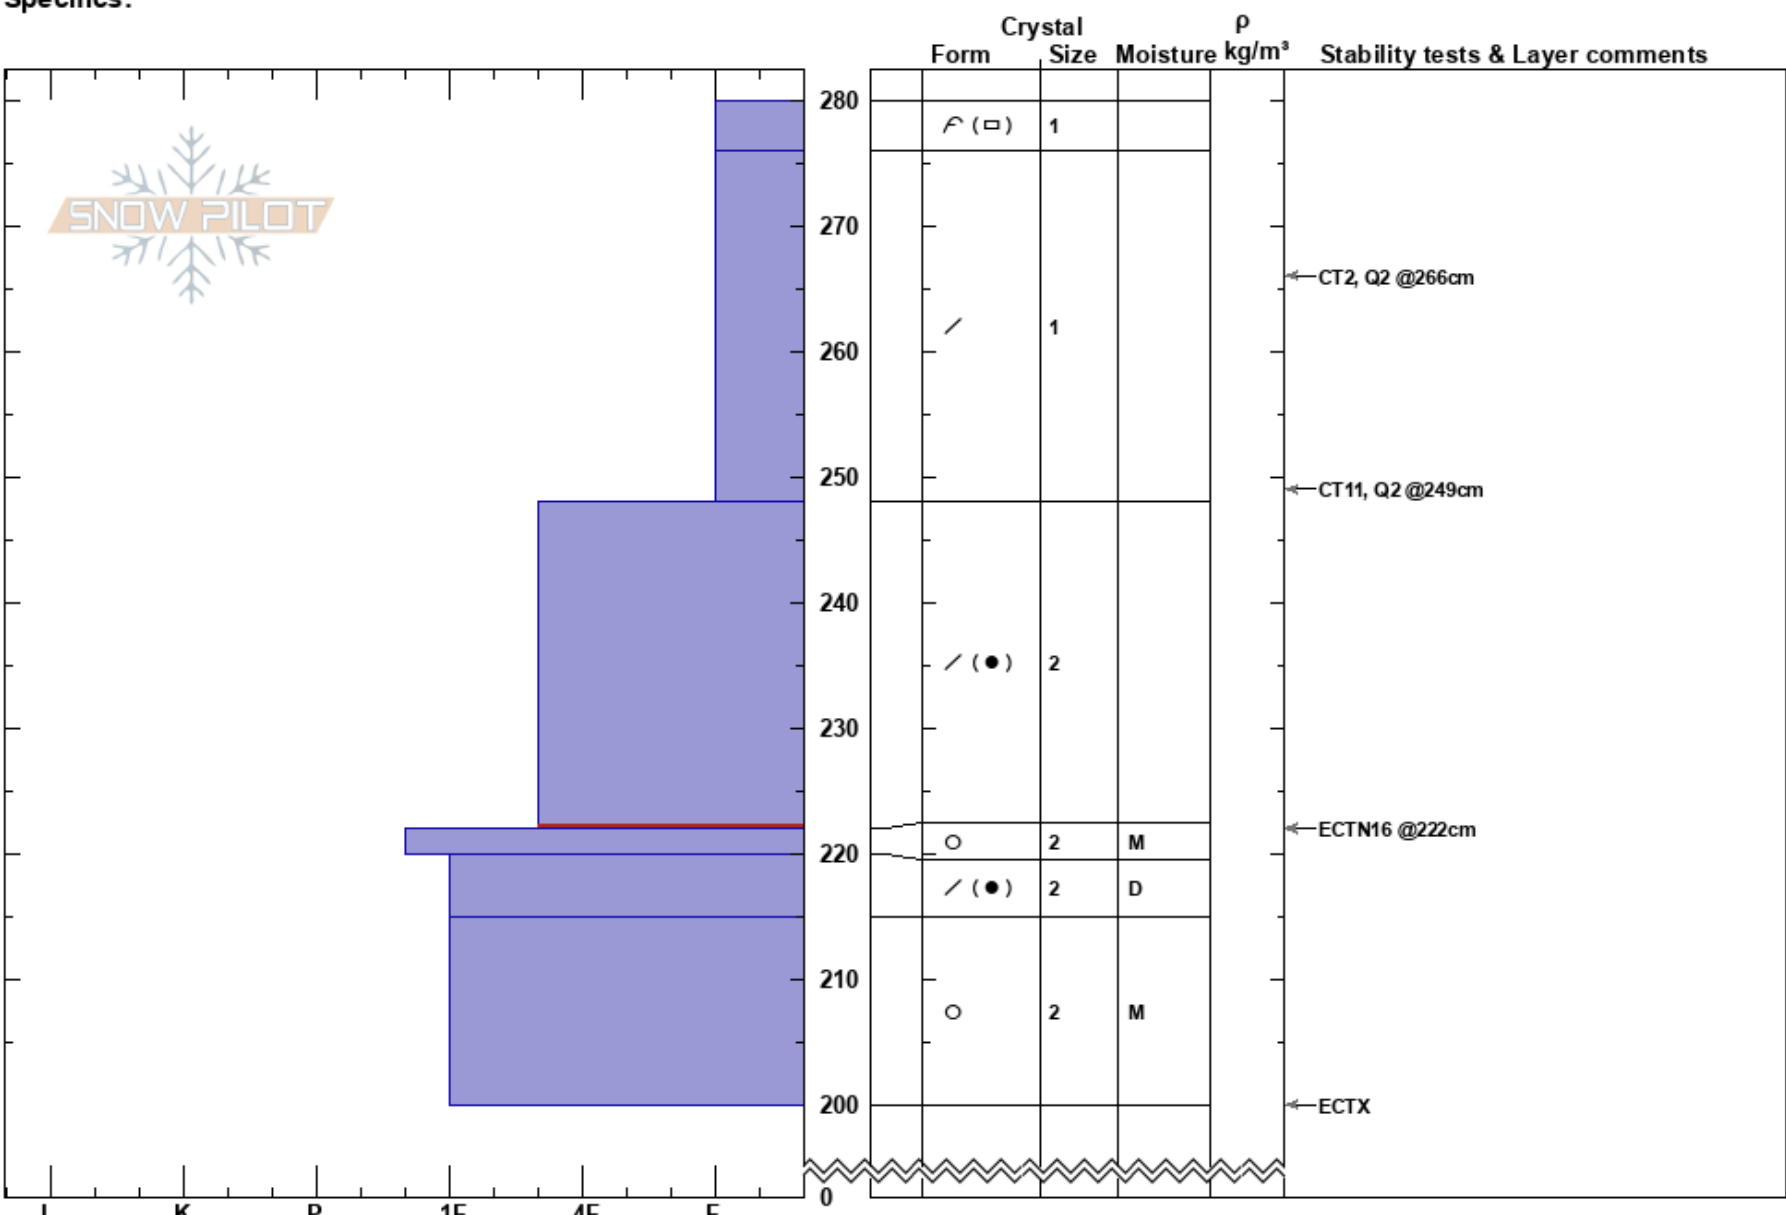

Rubicon PK
 Bridgeport Winter Rec Ar
 CA
 Elevation: 8182 ft
 Aspect: NW
 Specifics:

Ryan Sorenson
 03/07/2016 - 2:02pm
 Co-ord: 39.01534N, -120.14008W
 Slope Angle: 25°
 Wind Loading: previous

Stability: HS:280
 Air Temperature: -3°C PF: 14 248-222cm: Problematic layer
 Sky Cover: OVC
 Precipitation: S-1
 Wind: SW Calm