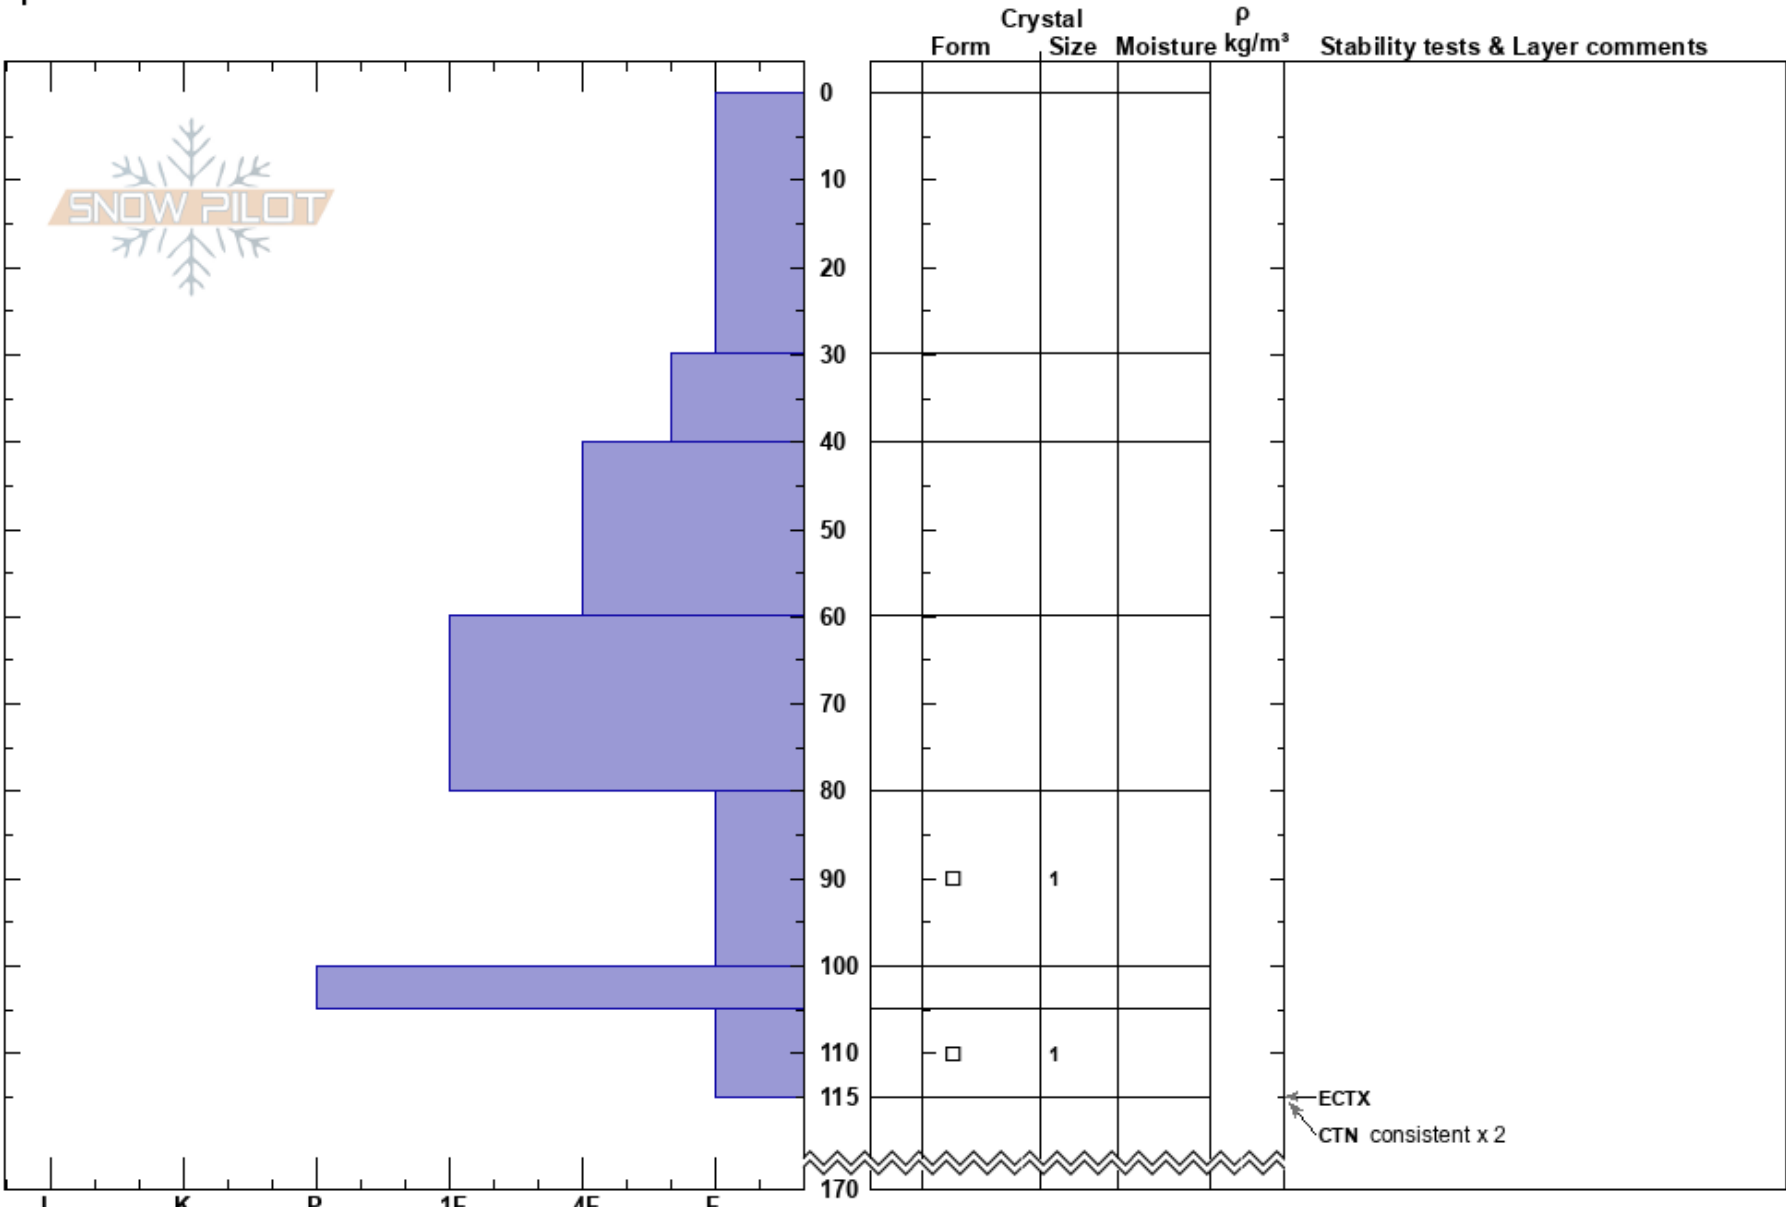

Baby Bear Drop
 Lizard Range
 BC
Elevation: 1880 m
Aspect: NE
Specifics:

ILL Guides 2022
 06/12/2022 - 11:10
Co-ord:
Slope Angle: 30°
Wind Loading: no

Stability: **HS:** 170 **Layer Notes:**
Air Temperature: -10°C **PF:** 100 80-100cm: Problematic layer
Sky Cover: OVC **PS:** 50
Precipitation: S1
Wind: N Light Breeze