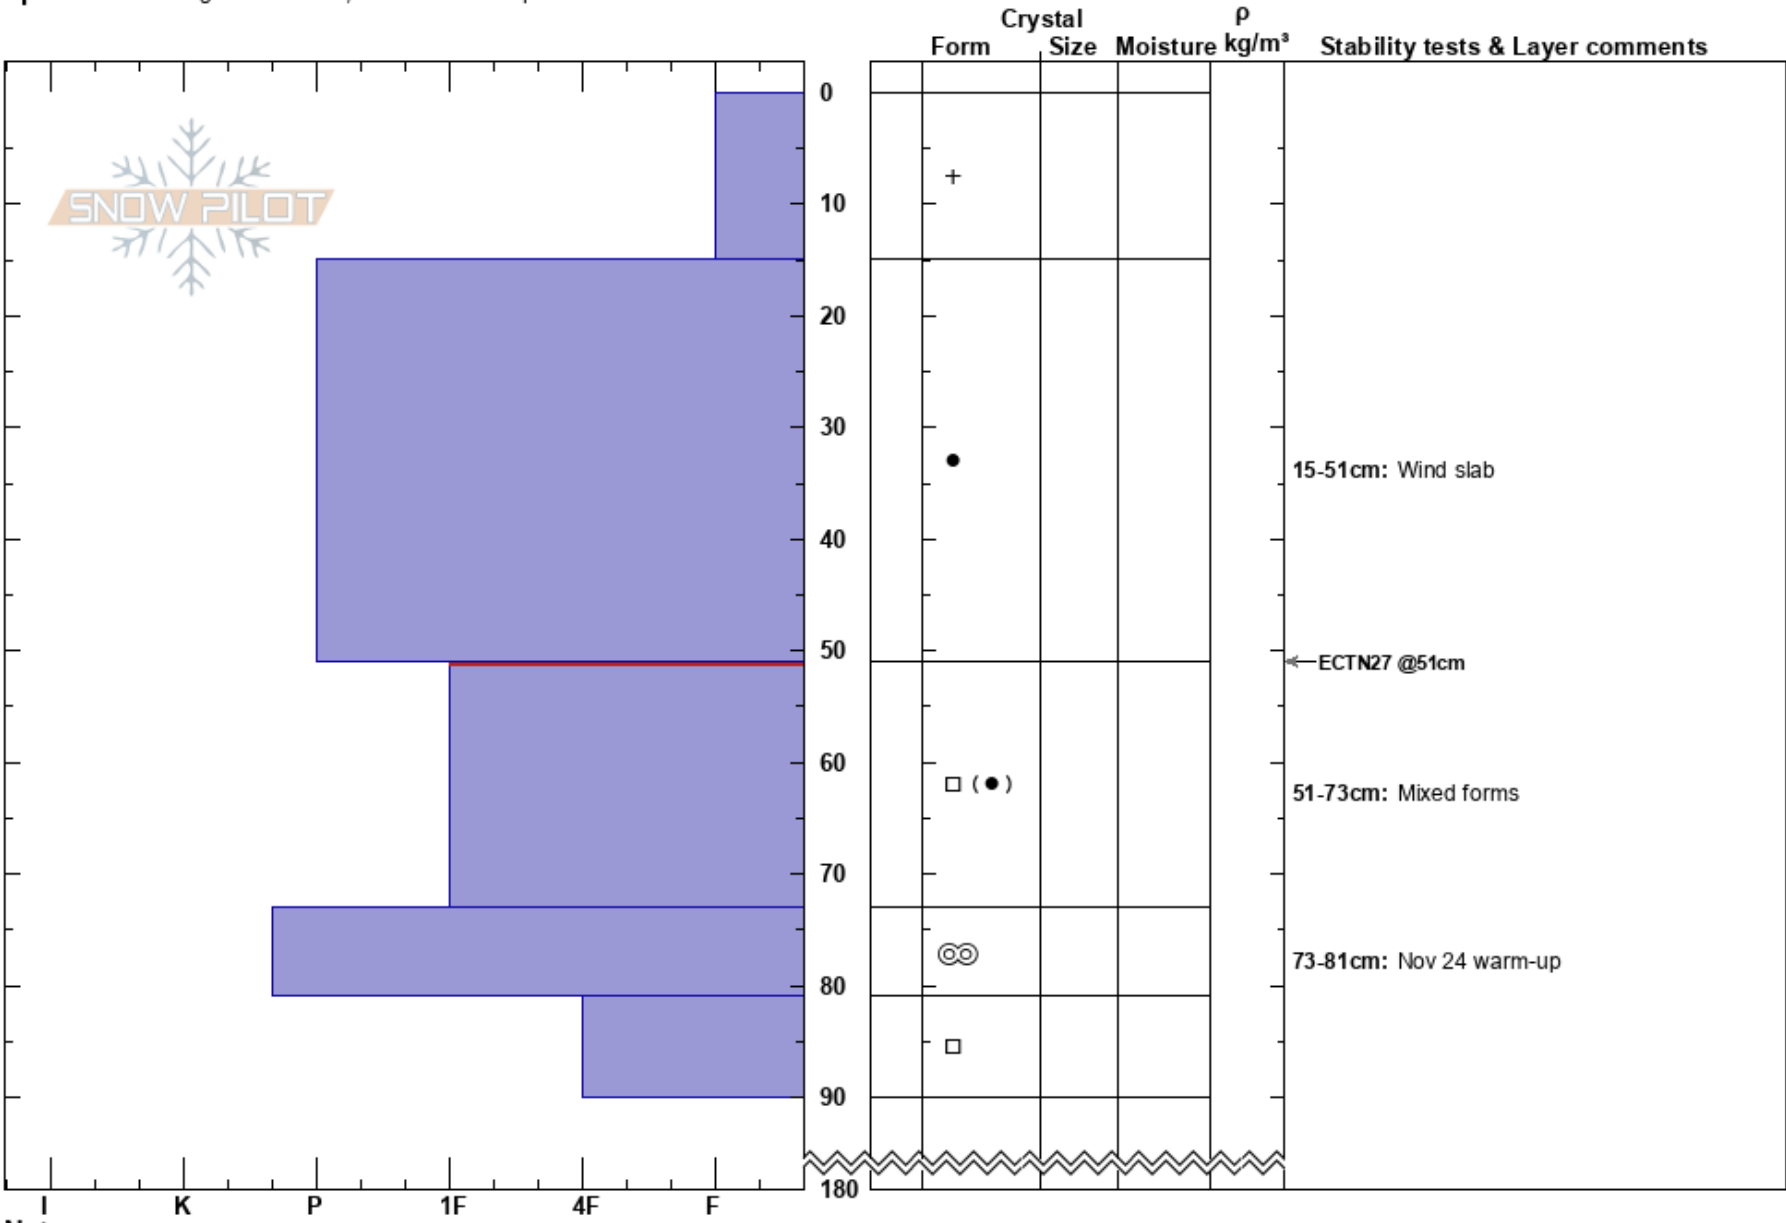

Lower Goat Bowl
 South Rockies
 AB
Elevation: 1806 m
Aspect:
Specifics: Pit dug in a Ski Area; Ski tracks on slope

Logan LeBlanc
 06/12/2022 - 15:00
Co-ord: 49.31936N, -114.42835W
Slope Angle:
Wind Loading: previous

Stability:
Air Temperature:
Sky Cover: OVC
Precipitation: S-1
Wind: SW Light Breeze

HS: 180
Layer Notes:
 15-51cm: Wind slab
 51-73cm: Mixed forms
 51-73cm: Problematic layer
 73-81cm: Nov 24 warm-up

Notes: