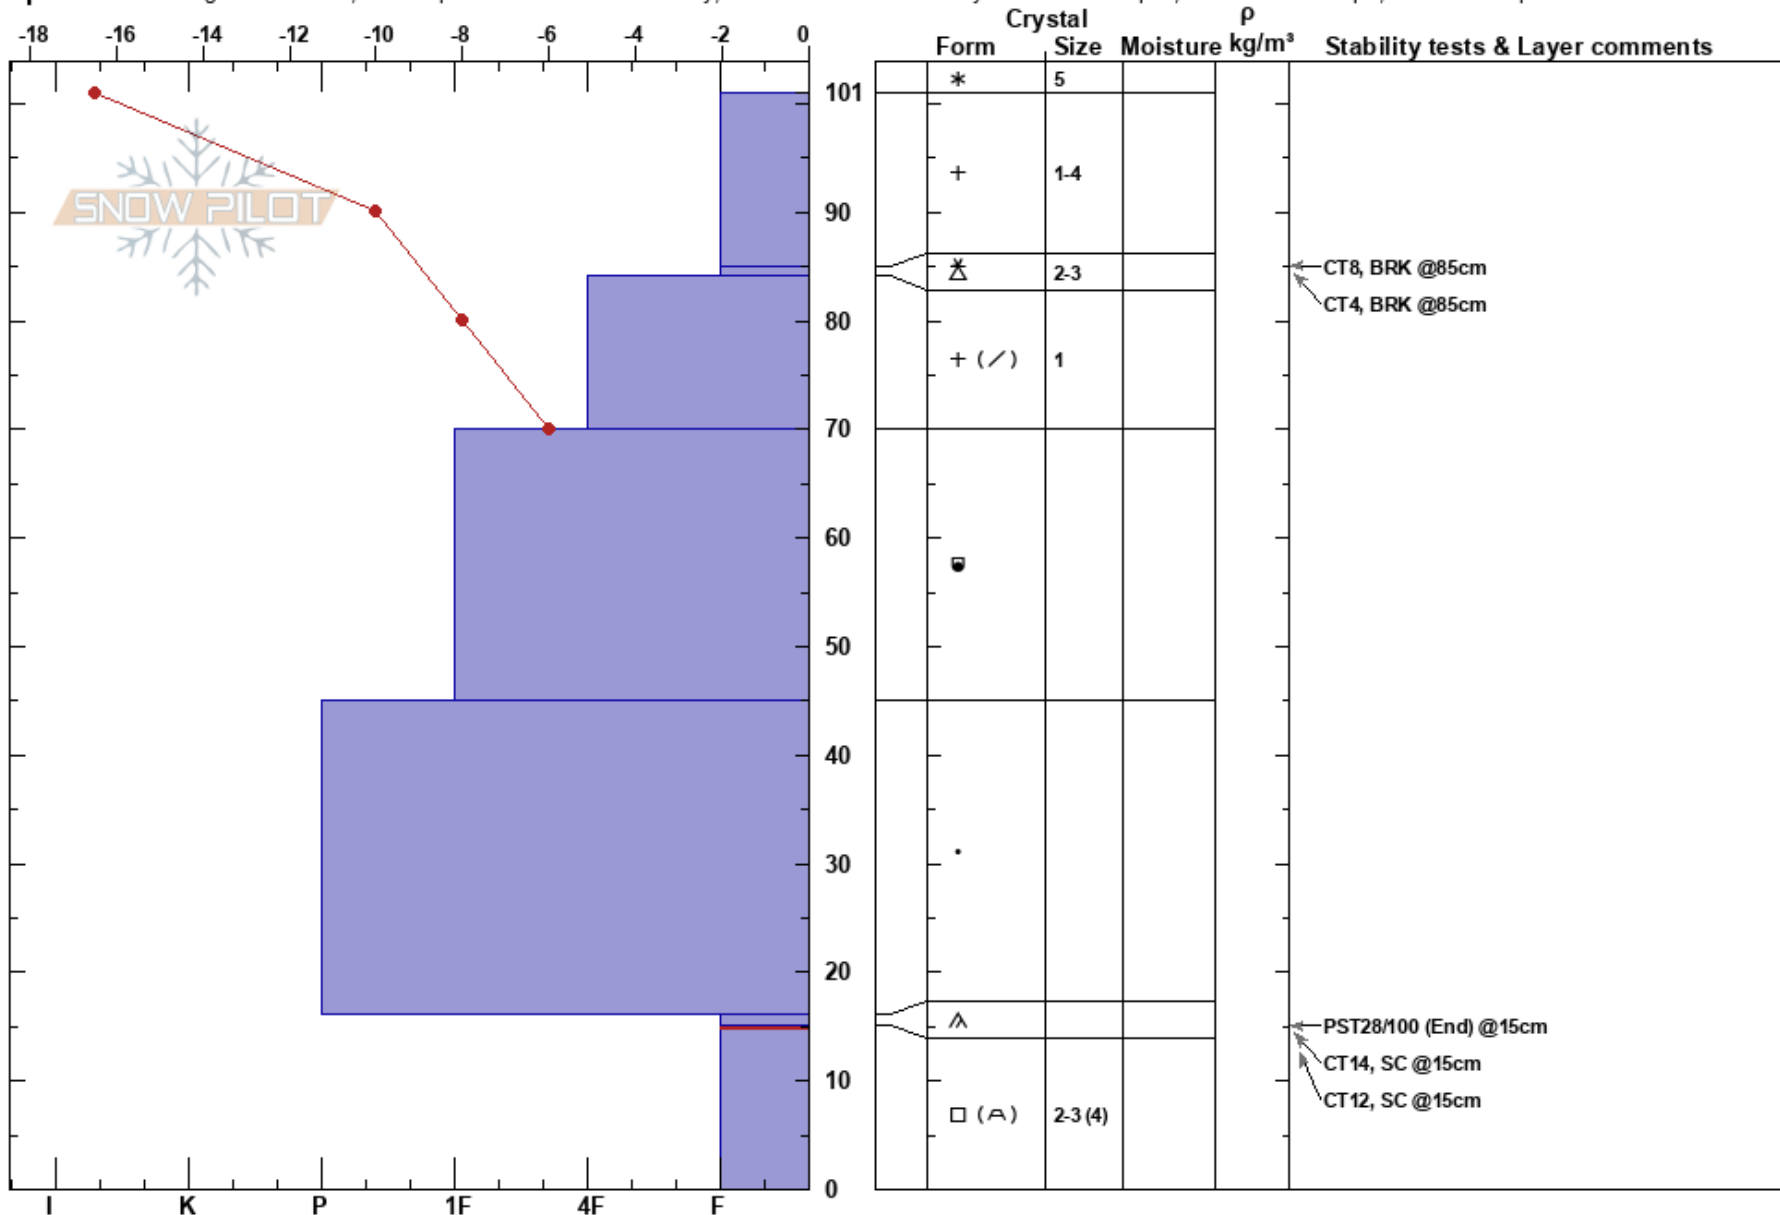

Wildcard
 Carson Range
 NV
 Elevation: 9261 ft
 Aspect: NW

wendy antibus
 12/06/2022 - 1:00pm
 Co-ord: 39.31290N, -119.88725W
 Slope Angle: 18°
 Wind Loading:

Stability:
 Air Temperature: -6°C
 Sky Cover: CLR
 Precipitation: NO
 Wind: Calm
 HS: 101
 PF: 30
 PS: 10
 15-0cm: Problematic layer

Specifics: Pit dug in a Ski Area; Pit is representative of backcountry; Recent avalanche activity on different slopes; Ski tracks on slope; We skied slope

Notes: test pit approx 100' from location test pits on 12/3 and 12/4