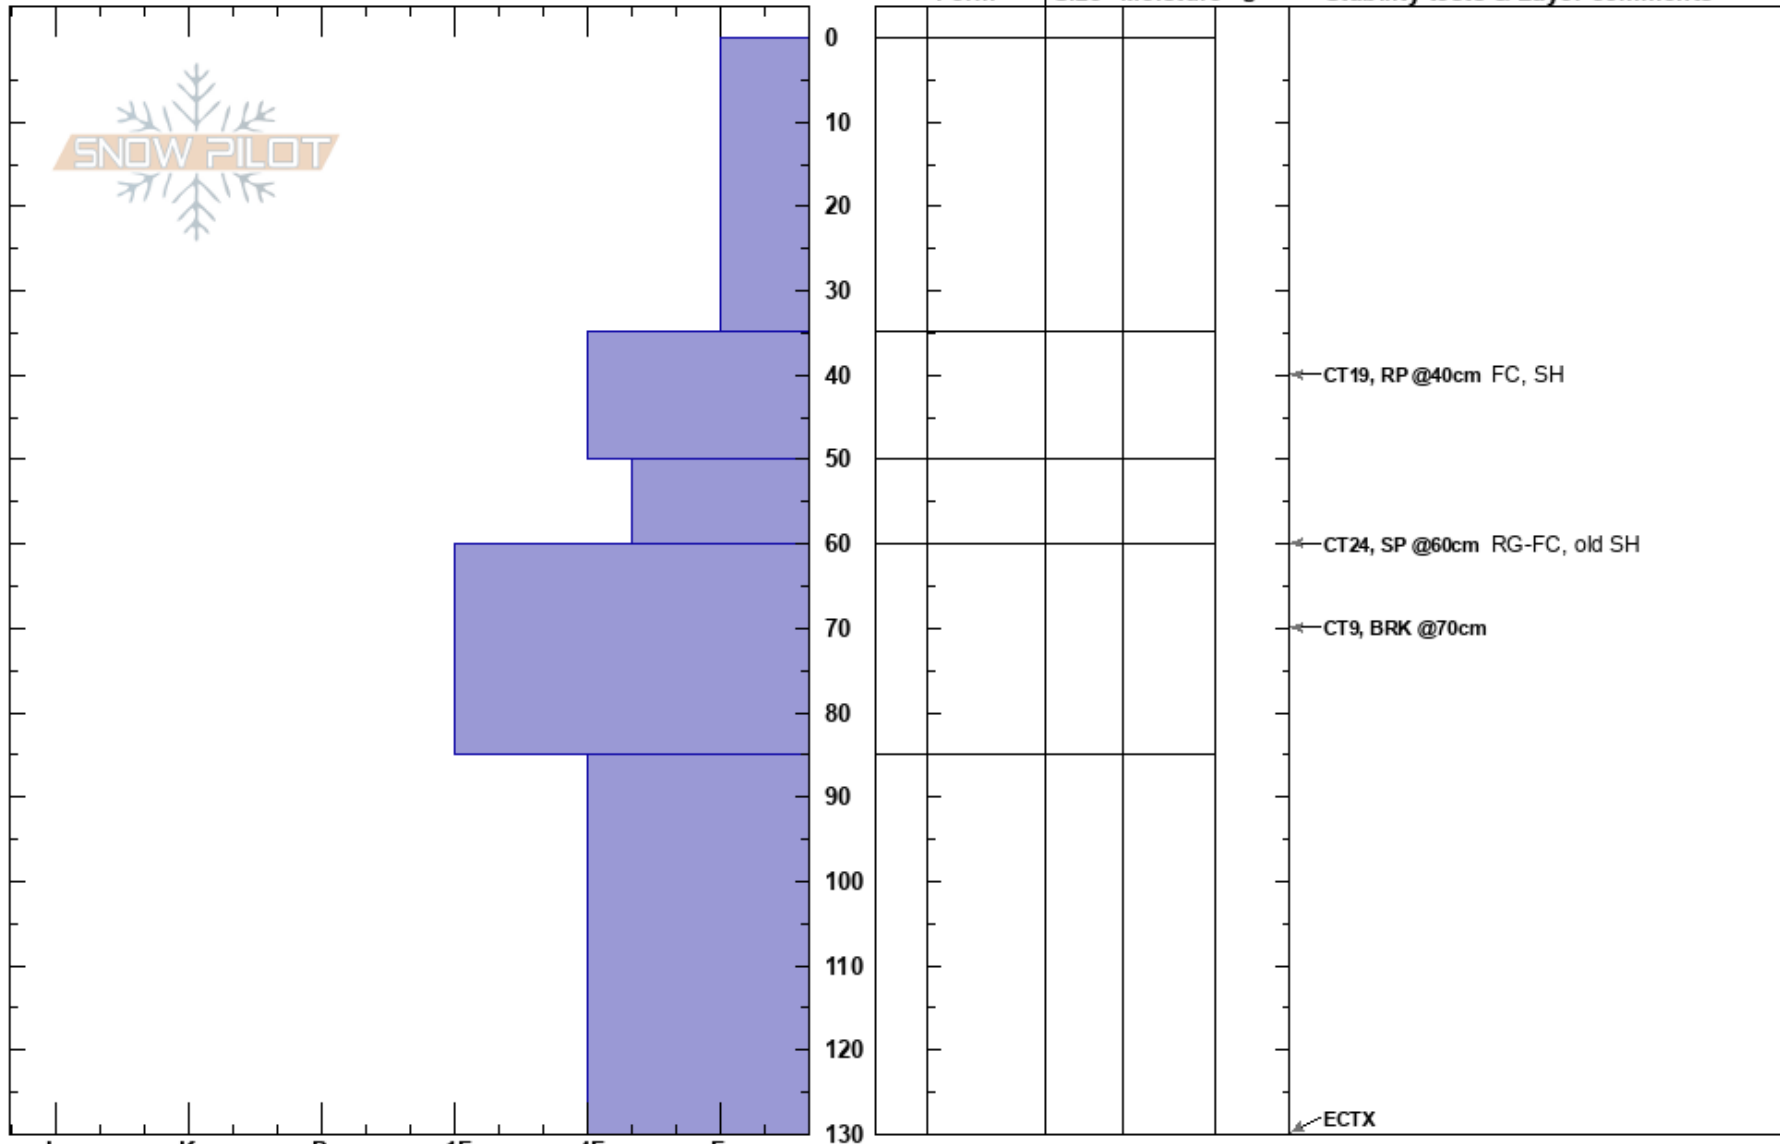

Chute Out  
 Monashee  
 BC  
 Elevation: 1500 m  
 Aspect: N

Trevor Gavura  
 05/12/2022 - 13:05  
 Co-ord:  
 Slope Angle: 35°  
 Wind Loading:

Stability: HS:130  
 Air Temperature: -16°C PF: 90  
 Sky Cover: OVC  
 Precipitation: NO  
 Wind: Calm

Layer Notes:

Specifics: Pit dug in a Ski Area; Pit is representative of backcountry

Notes: