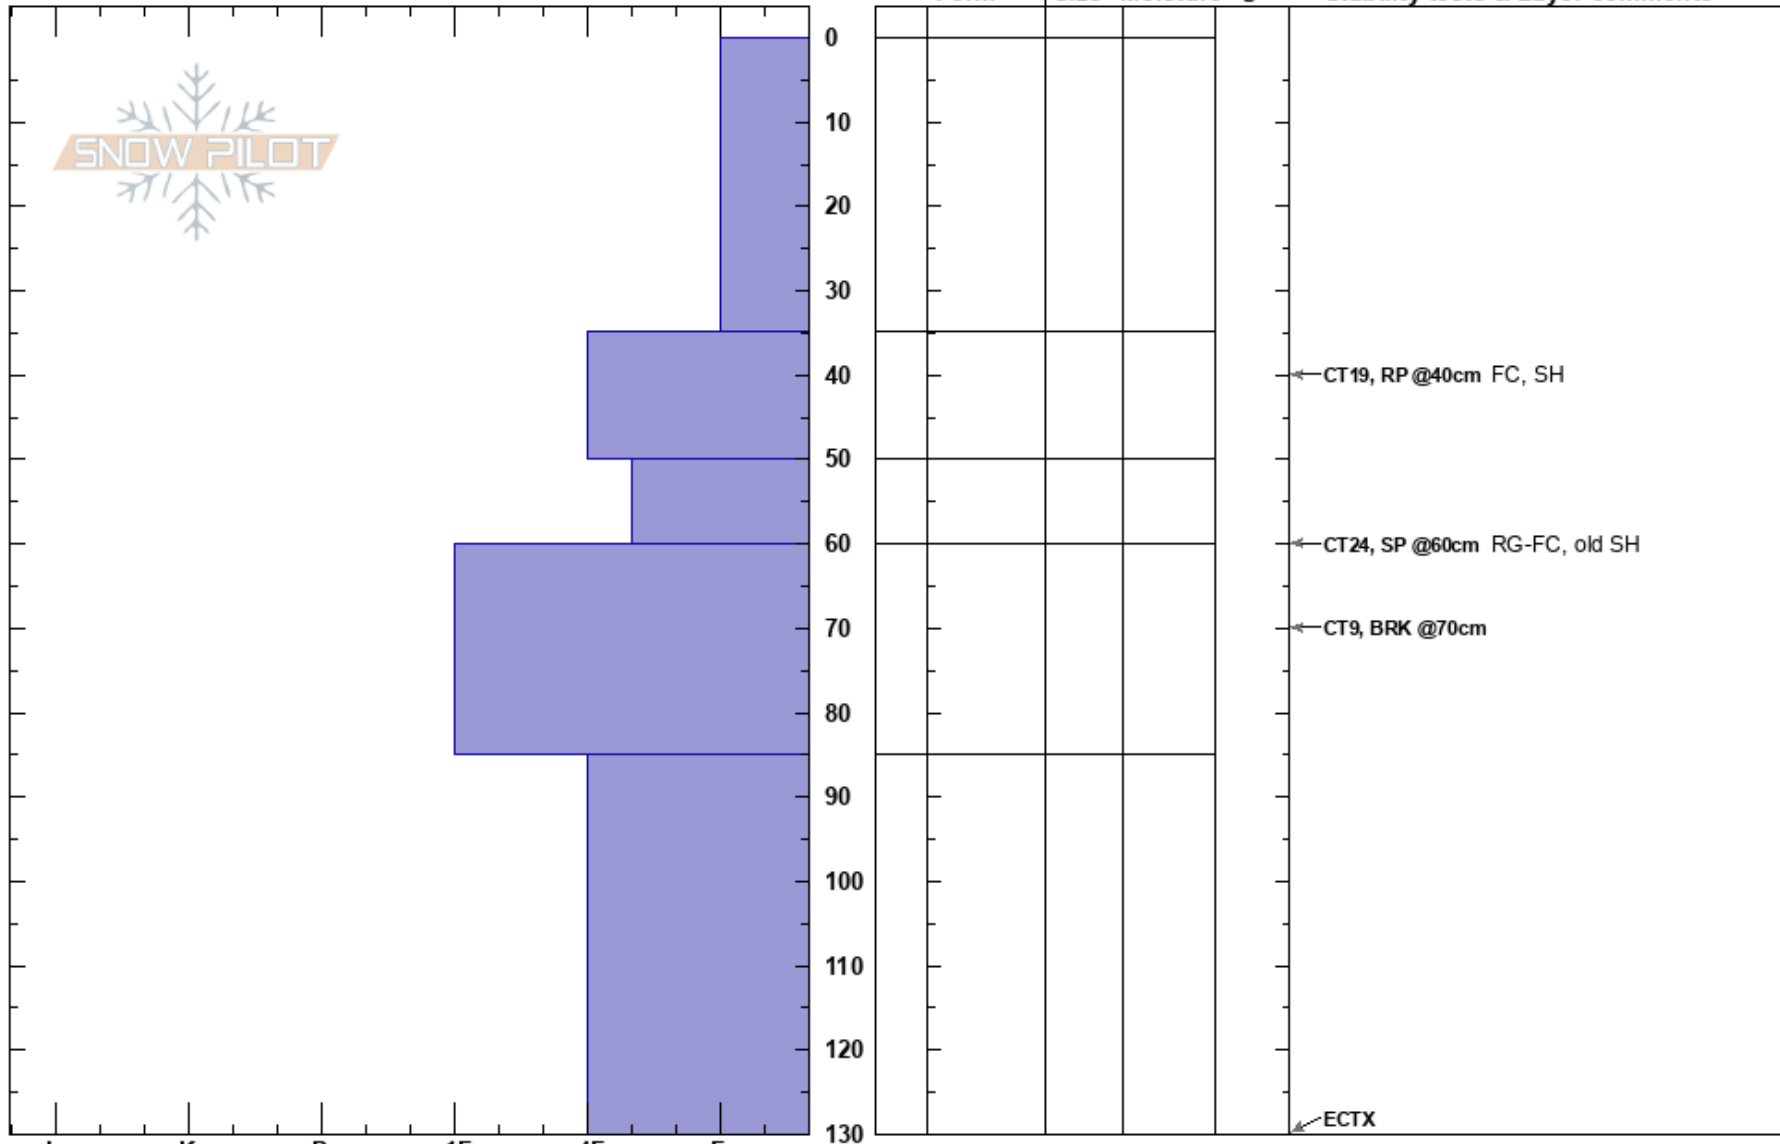

Chute Out
 Monashee
 BC
 Elevation: 1500 m
 Aspect: N

Trevor Gavura
 05/12/2022 - 13:05
 Co-ord:
 Slope Angle: 35°
 Wind Loading:

Stability: HS:130
 Air Temperature: -16°C PF: 90
 Sky Cover: OVC
 Precipitation: NO
 Wind: Calm

Layer Notes:

Specifics: Pit dug in a Ski Area; Pit is representative of backcountry

Notes: