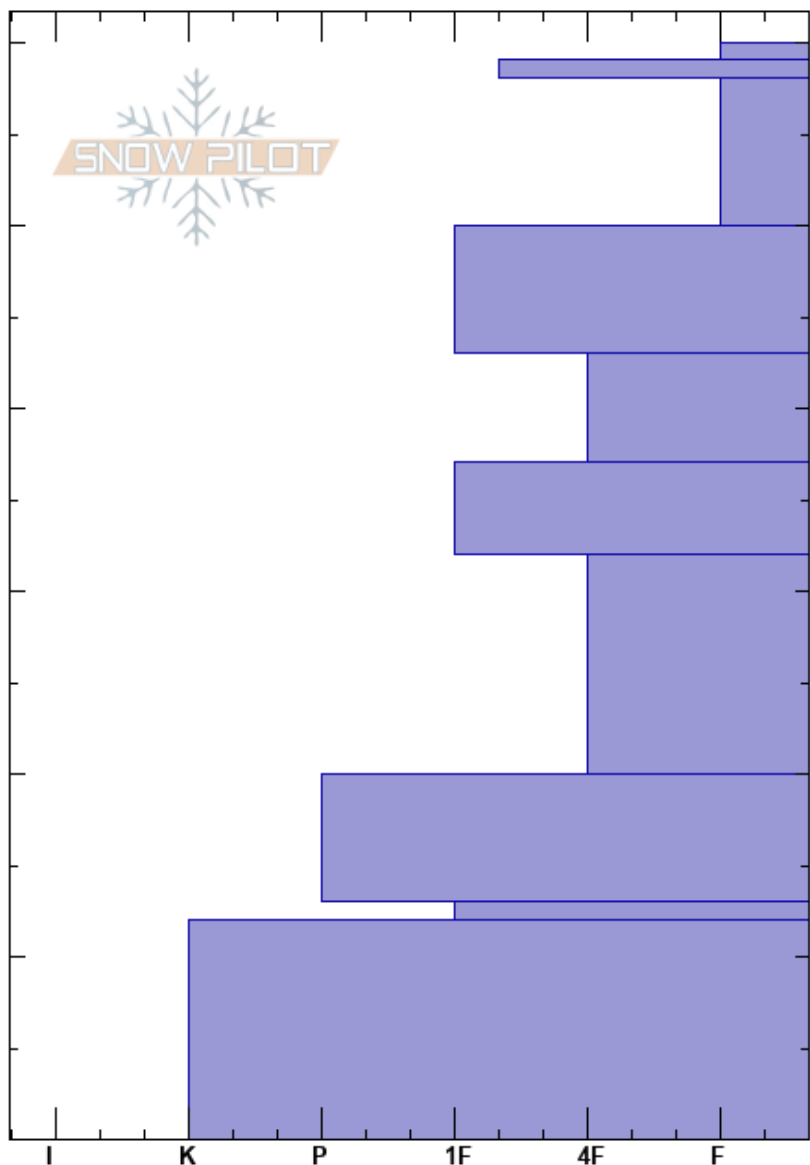

Wells Summit SW
 Soldier Mountains
 ID
 Elevation: 6970 ft
 Aspect: 215°
 Specifics:

Scott Savage
 12/06/2022 - 3:30pm
 Co-ord: 43.47582N, -114.74961W
 Slope Angle: 16°
 Wind Loading:

Stability:
 Air Temperature:
 Sky Cover: CLR
 Precipitation: NO
 Wind: Calm

HS:60
 Layer Notes:
 59-58cm: radiation recrystal crust
 12-0cm: more moist near ground

Crystal Form	Crystal Size	Moisture	ρ kg/m ³	Stability tests & Layer comments
+				59-58cm: radiation recrystal crust
-				
+				
/				
/				
/				
/				
□ (○)				← ECTN19 @21cm ← ECTN21 @21cm
△ (○)				
○ (△)		M		12-0cm: more moist near ground