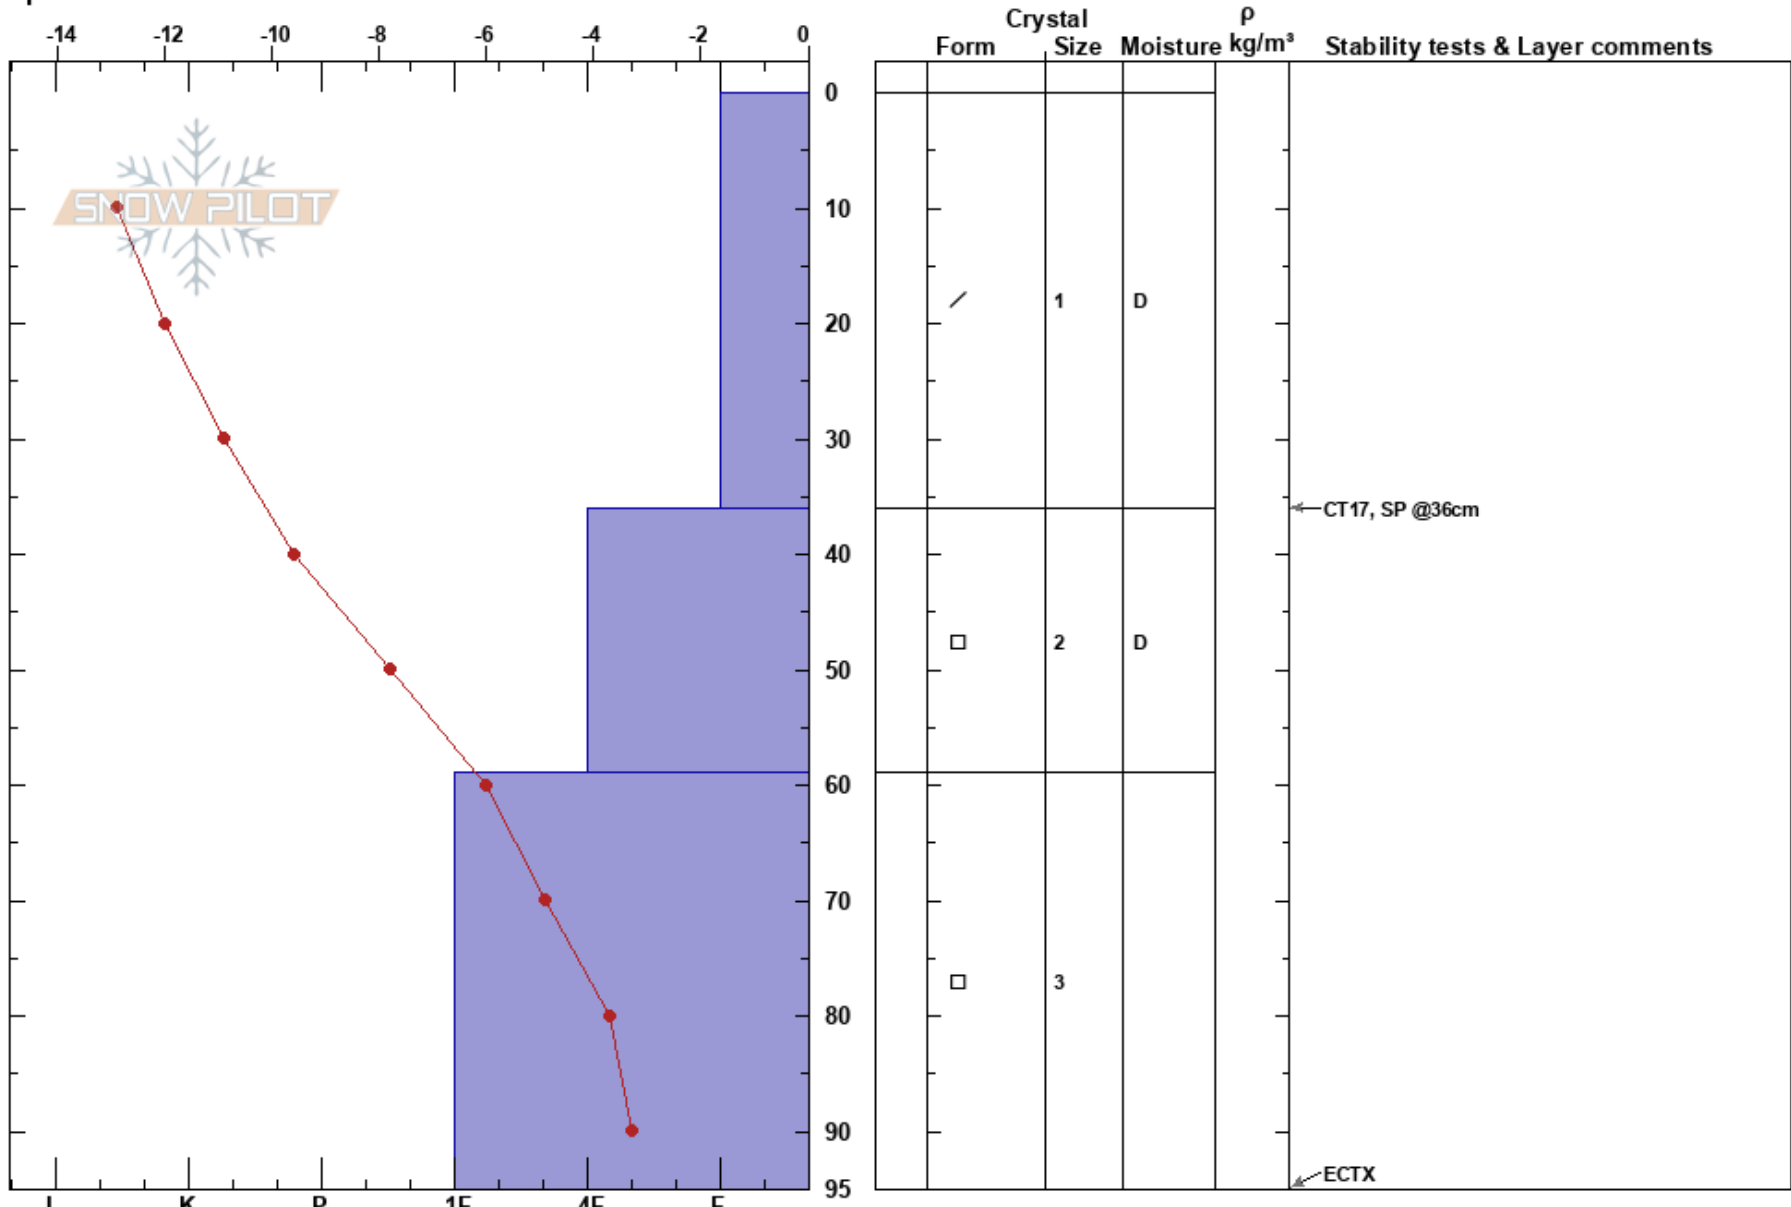

Dolomite Circuit

J F

Stability:

HS:95

Layer Notes:

Banff, Yoho and Kootenay 05/12/2022 - 13:00

Air Temperature: -9.9°C PF: 70

AB Co-ord: 51.69235N, -116.37838W

Sky Cover: BKN

Elevation: 2402 m

Slope Angle: 25°

Precipitation: S-1

Aspect: NE

Wind Loading: previous

Wind: W Light Breeze

Specifics: