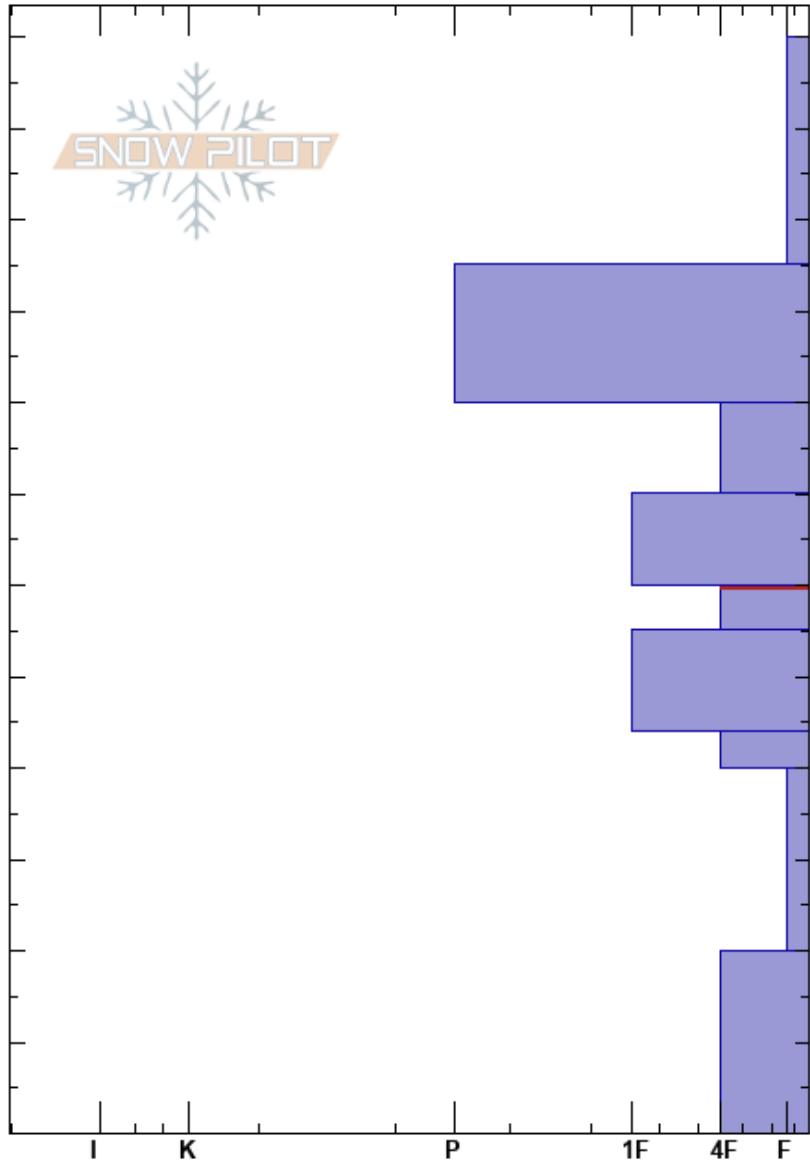

Indian Peaks  
 Indian Peaks, Front Rang  
 CO  
 Elevation: 11016 ft  
 Aspect: NE  
 Specifics:

Ian Fowler  
 12/05/2022 - 10:00am  
 Co-ord: 13S 442255W 4417610N  
 Slope Angle: 20°  
 Wind Loading: yes

Stability:  
 Air Temperature:  
 Sky Cover: OVC  
 Precipitation: S2  
 Wind: NE Moderate

HS: 120  
 Layer Notes:  
 60-55cm: Problematic layer  
 20-0cm: moist

Crystal Form	Crystal Size	Moisture	$\rho$ kg/m <sup>3</sup>	Stability tests & Layer comments
+				
+				
•				
□	1			
•				
□				← CT14, SC @60cm ← ECTP22, SC @60cm
•				
□				
□	2			
□				
				20-0cm: moist