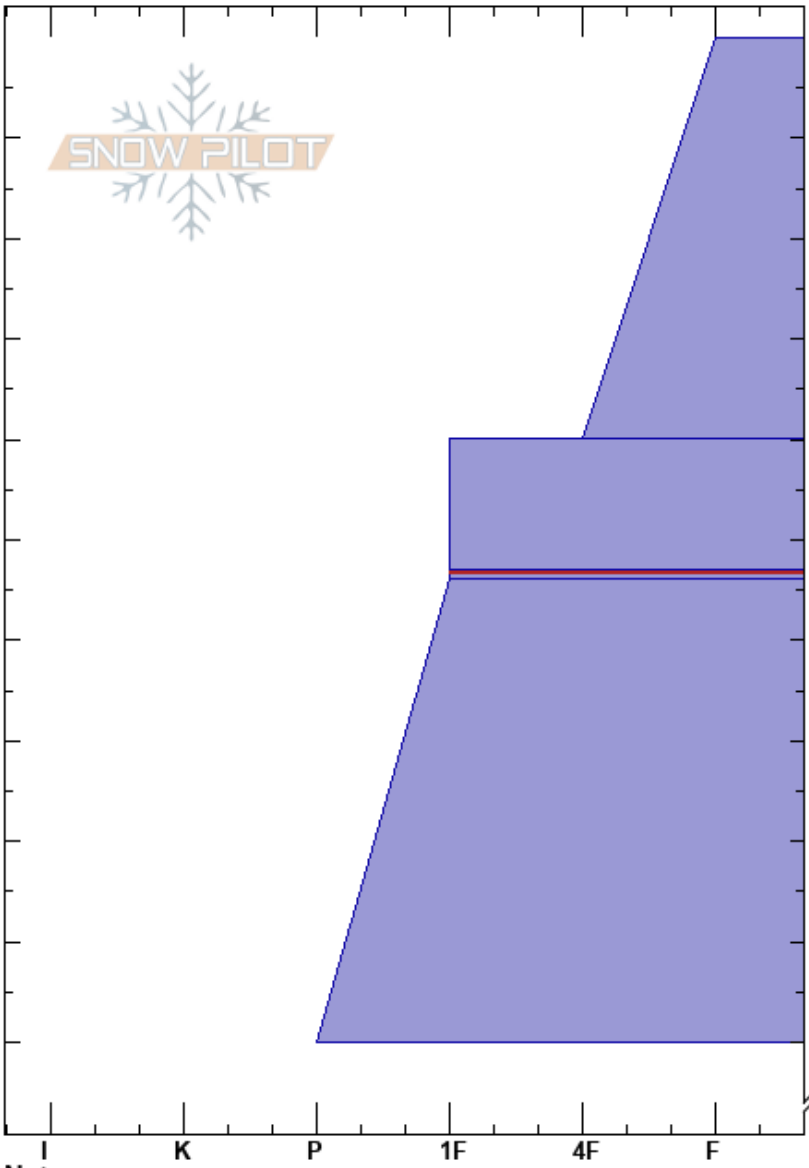

Nothing to Hide
 Monashee
 BC
 Elevation:
 Aspect:
 Specifics:

Trevor Gavura
 05/12/2022 - 12:30
 Co-ord:
 Slope Angle:
 Wind Loading:

Stability:
 Air Temperature: -14°C
 Sky Cover: SCT
 Precipitation: S-1
 Wind: S Light Breeze

HS: 140
 Layer Notes:
 53-54cm: laying flat
 53-54cm: Problematic layer

Depth (cm)	Crystal		Moisture	ρ kg/m ³	Stability tests & Layer comments
	Form	Size			
0 - 20	□ (/)	1			
20 - 53					
53 - 54	∇ (□)	2			53-54cm: laying flat
54 - 100					
100 - 140					CTN ECTX