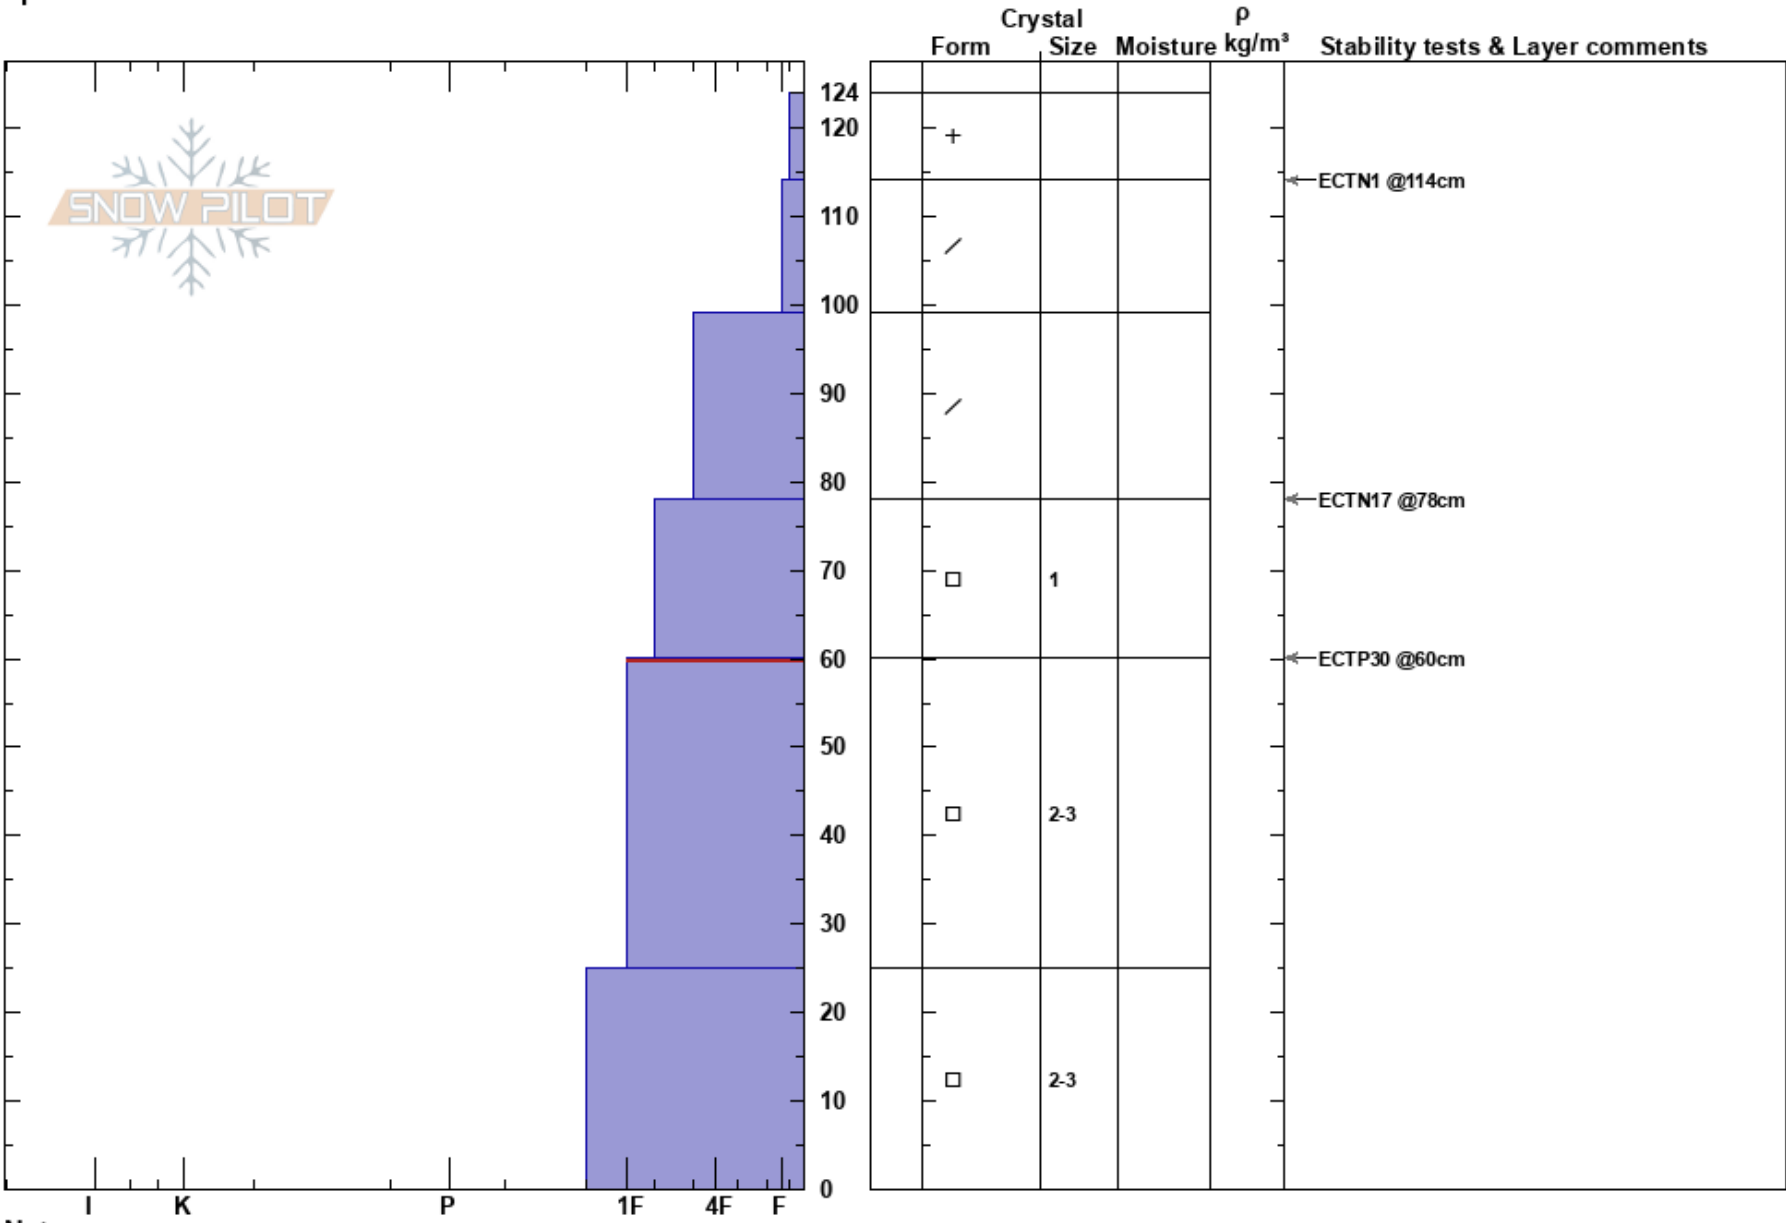

Divide Peak E
 Gallatin Range-N
 MT
 Elevation: 9407 ft
 Aspect: 90°
 Specifics:

Alex Haddad
 12/05/2022 - 1:00pm
 Co-ord: 45.40222N, -110.96890W
 Slope Angle: 28°
 Wind Loading: no

Stability: Fair
 Air Temperature:
 Sky Cover: BKN
 Precipitation: S-1
 Wind: SW Light Breeze

HS: 124
 PF: 100 60-25cm: Problematic layer
 PS: 55

Layer Notes:

Notes: