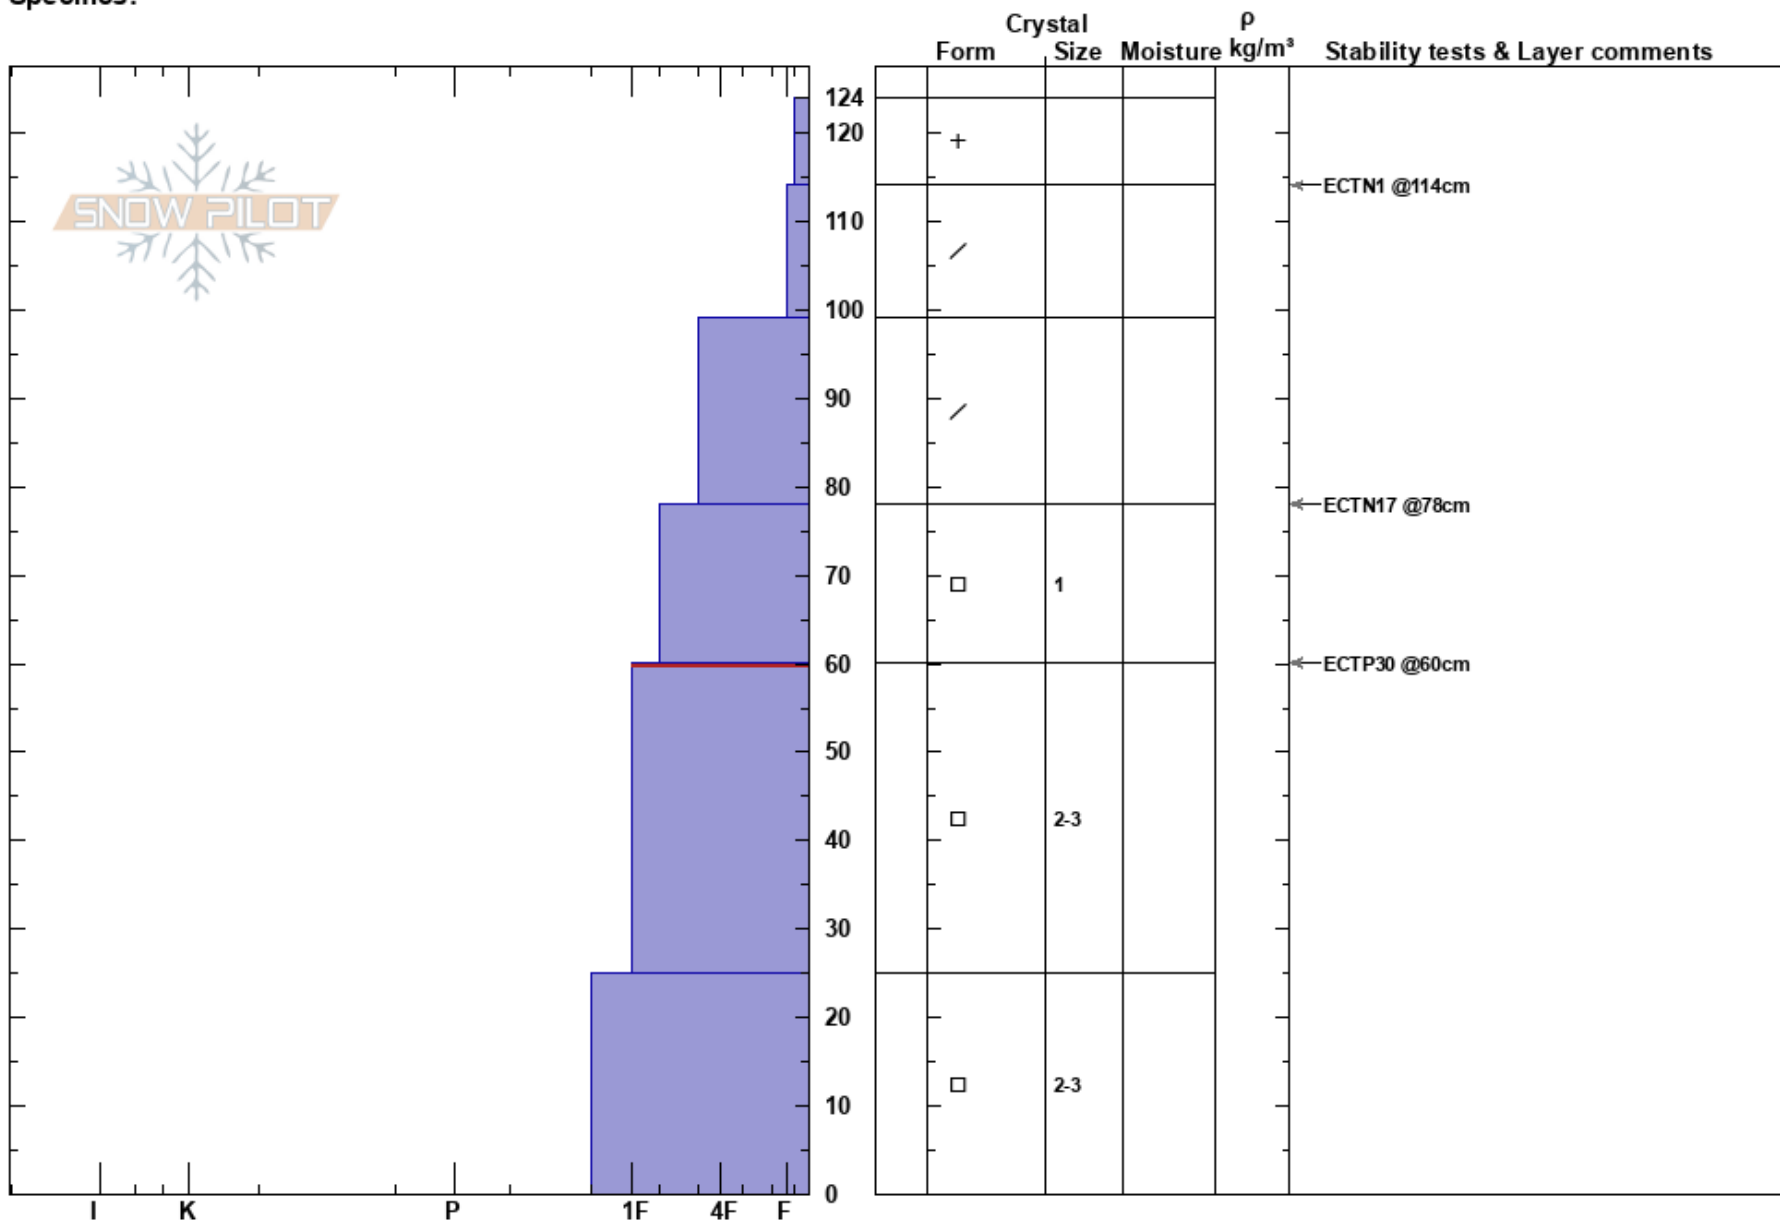

Divide Peak E
 Gallatin Range-N
 MT
Elevation: 9407 ft
Aspect: 90°
Specifics:

Alex Haddad
 12/05/2022 - 1:00pm
Co-ord: 45.40222N, -110.96890W
Slope Angle: 28°
Wind Loading: no

Stability: Fair
Air Temperature:
Sky Cover: BKN
Precipitation: S-1
Wind: SW Light Breeze

HS: 124
PF: 100 60-25cm: Problematic layer
PS: 55

Notes: