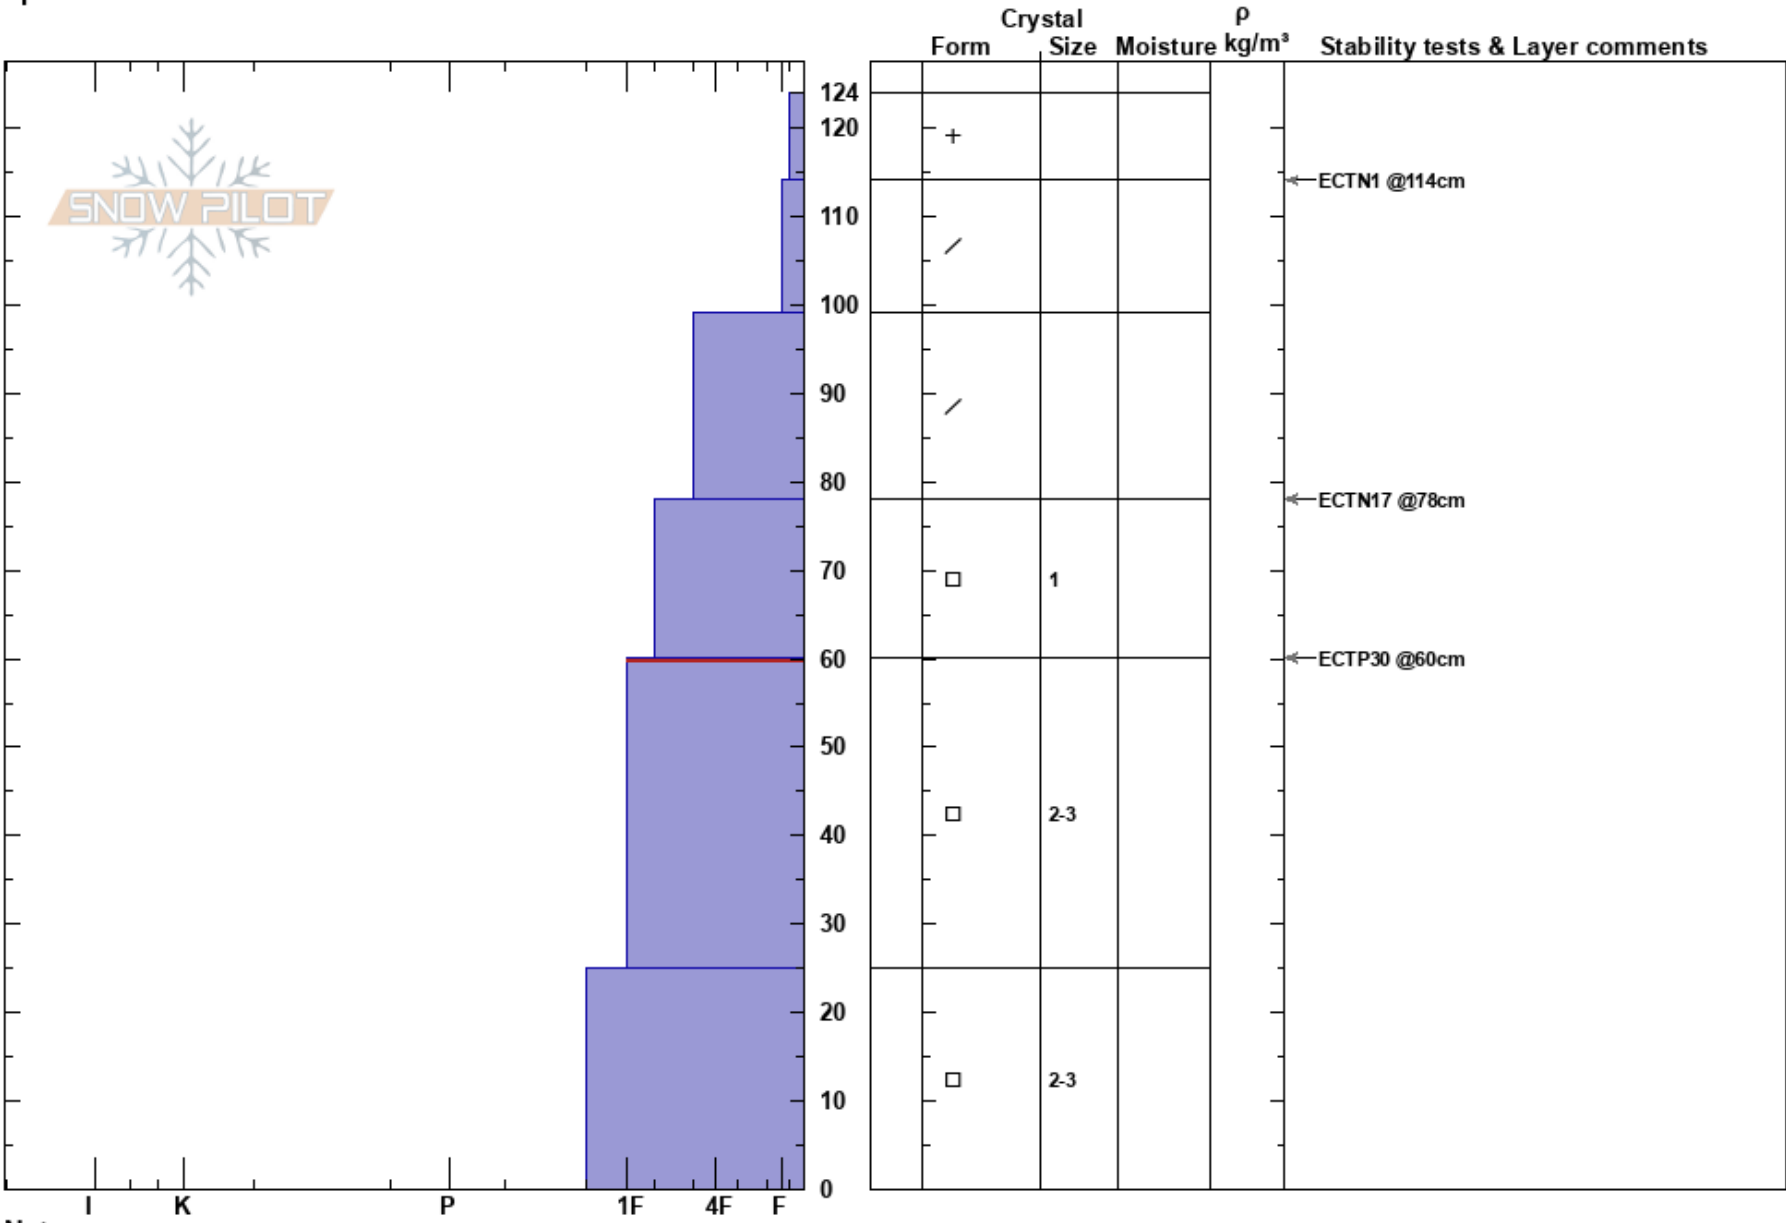

Divide Peak E  
 Gallatin Range-N  
 MT  
 Elevation: 9407 ft  
 Aspect: 90°  
 Specifics:

Alex Haddad  
 12/05/2022 - 1:00pm  
 Co-ord: 45.40222N, -110.96890W  
 Slope Angle: 28°  
 Wind Loading: no

Stability: Fair  
 Air Temperature:  
 Sky Cover: BKN  
 Precipitation: S-1  
 Wind: SW Light Breeze

HS: 124  
 PF: 100 60-25cm: Problematic layer  
 PS: 55

Layer Notes:

Notes: