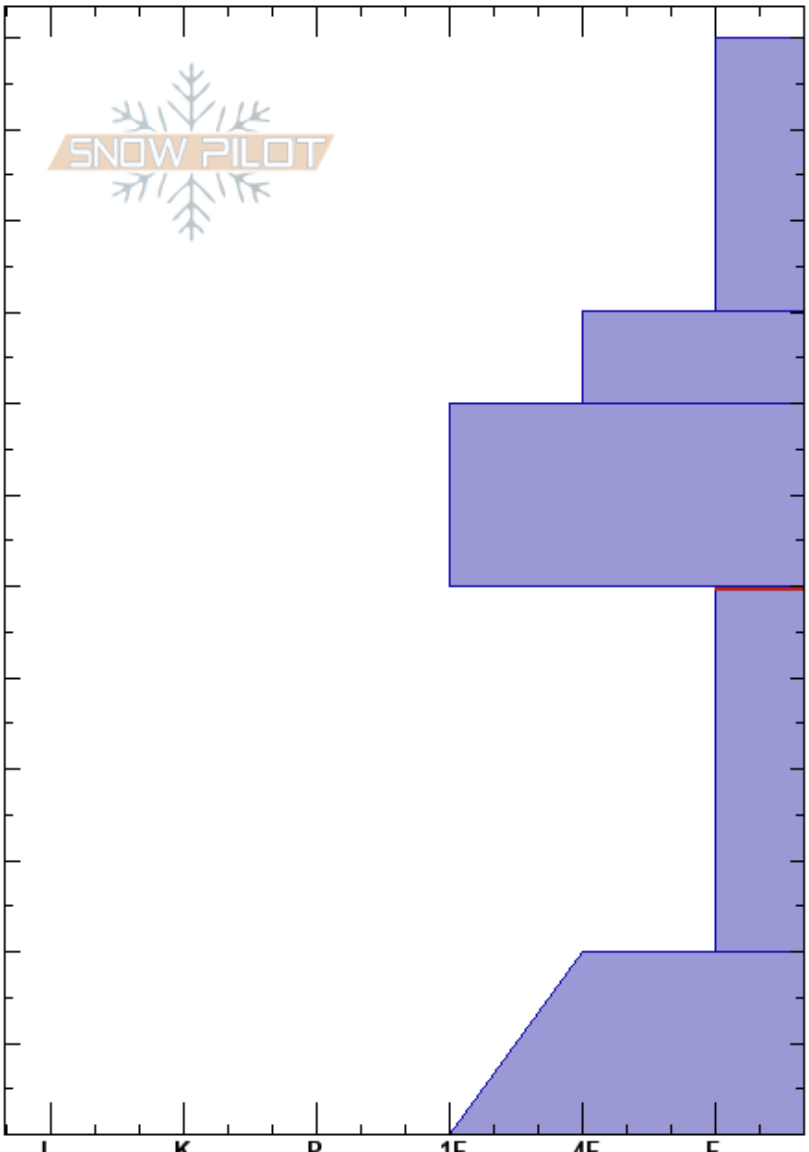

Peak 5 Ridge NNW
 Wasatch Range
 UT
 Elevation: 9686 ft
 Aspect: 343°
 Specifics:

Weston Deuschlander
 12/05/2022 - 12:20pm
 Co-ord: 40.65148N, -111.58720E
 Slope Angle: 26°
 Wind Loading: yes

Stability:
 Air Temperature:
 Sky Cover: OVC
 Precipitation: S2
 Wind: SW Light Breeze

HS: 120
 Layer Notes:
 60-20cm: Problematic layer

Height (m)	Crystal		Moisture	ρ kg/m ³	Stability tests & Layer comments
	Form	Size			
120 - 110					
105 - 100	*	4.5			
90 - 80	/	0.5			
80 - 70	/	0.5			
70 - 60					
60 - 50					
50 - 40	□	0.5			
40 - 30					
30 - 20					← CT21, SC @20cm
20 - 10	⊖	1			
10 - 0					↙ 2x ECTX