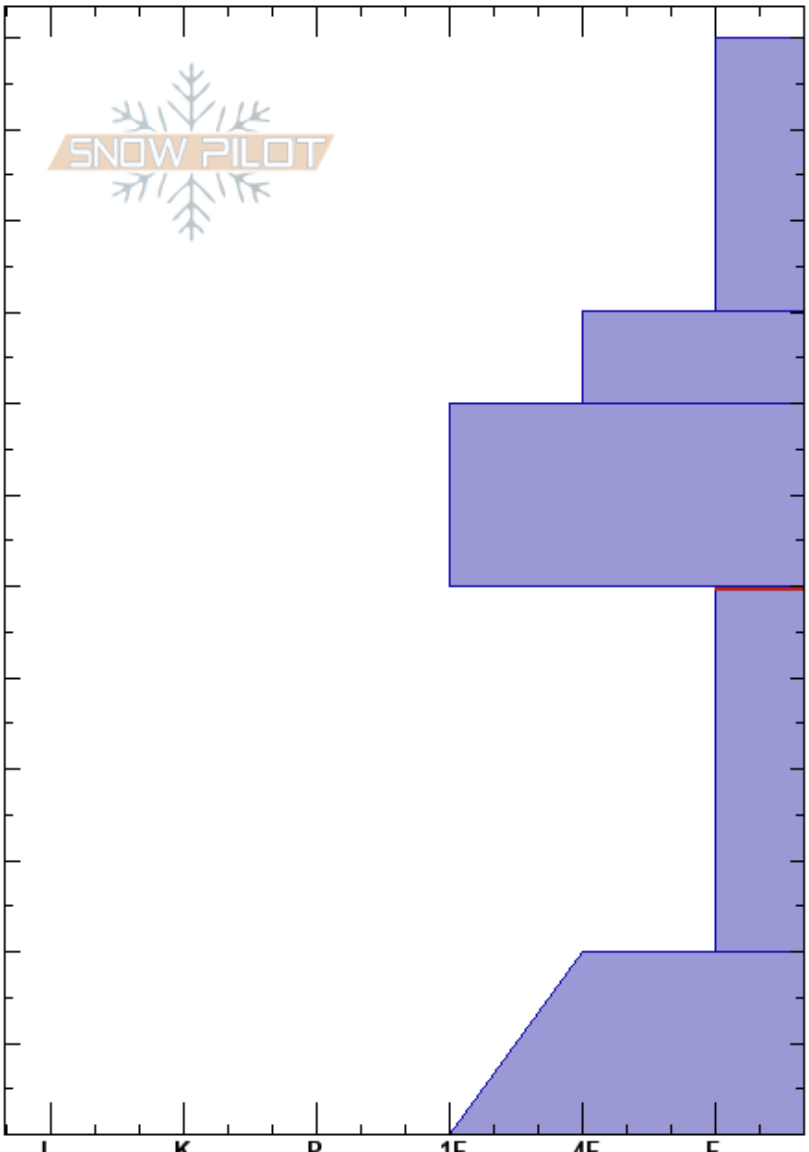

Peak 5 Ridge NNW  
 Wasatch Range  
 UT  
 Elevation: 9686 ft  
 Aspect: 343°  
 Specifics:

Weston Deuschlander  
 12/05/2022 - 12:20pm  
 Co-ord: 40.65148N, -111.58720E  
 Slope Angle: 26°  
 Wind Loading: yes

Stability:  
 Air Temperature:  
 Sky Cover: OVC  
 Precipitation: S2  
 Wind: SW Light Breeze

HS: 120  
 Layer Notes:  
 60-20cm: Problematic layer

Height (m)	Crystal		Moisture	$\rho$ kg/m <sup>3</sup>	Stability tests & Layer comments
	Form	Size			
120					
110					
100	*	4.5			
90	/	0.5			
80	/	0.5			
70	/	0.5			
60					
50					
40	□	0.5			
30					
20					← CT21, SC @20cm
10	⊖	1			
0					↙ 2x ECTX