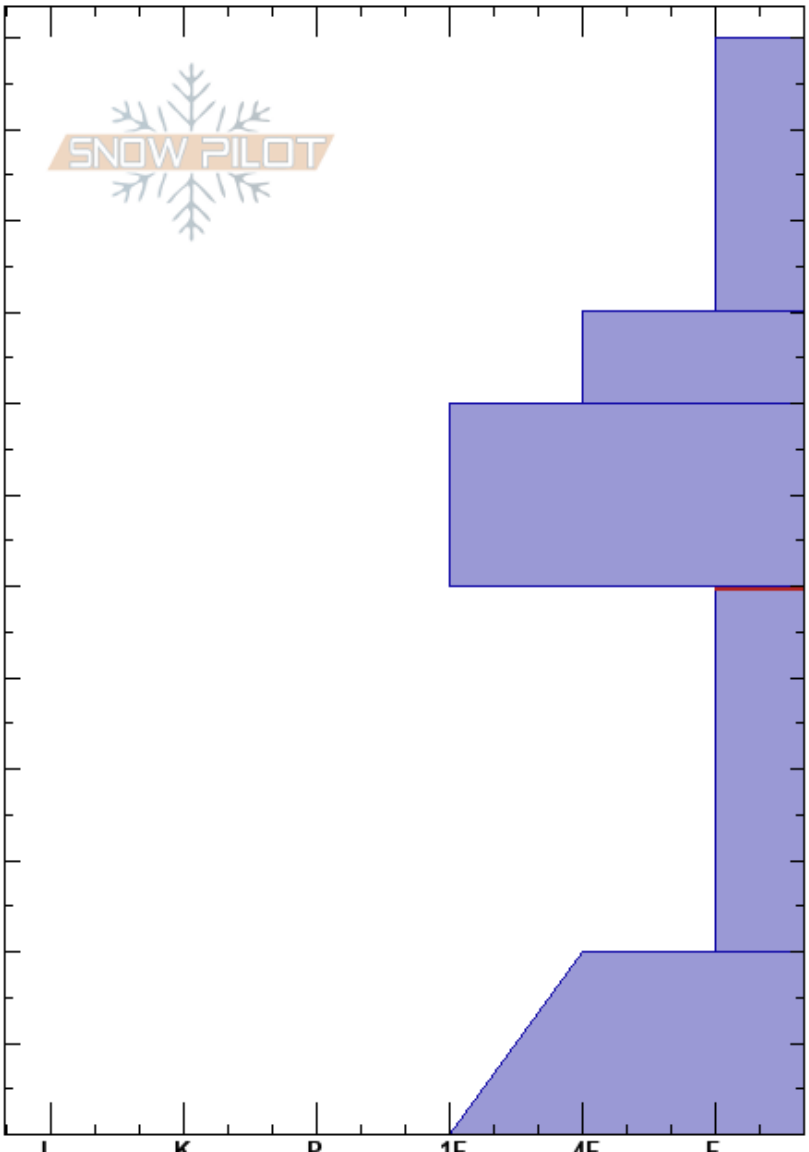

Peak 5 Ridge NNW  
 Wasatch Range  
 UT  
 Elevation: 9686 ft  
 Aspect: 343°  
 Specifics:

Weston Deuschlander  
 12/05/2022 - 12:20pm  
 Co-ord: 40.65148N, -111.58720E  
 Slope Angle: 26°  
 Wind Loading: yes

Stability:  
 Air Temperature:  
 Sky Cover: OVC  
 Precipitation: S2  
 Wind: SW Light Breeze

HS: 120  
 Layer Notes:  
 60-20cm: Problematic layer

Height (m)	Crystal		Moisture	$\rho$ kg/m <sup>3</sup>	Stability tests & Layer comments
	Form	Size			
120					
110					
100	*	4.5			
90	/	0.5			
80					
70	/	0.5			
60					
50					
40	□	0.5			
30					
20					← CT21, SC @20cm
10	⊖	1			
0					↙ 2x ECTX