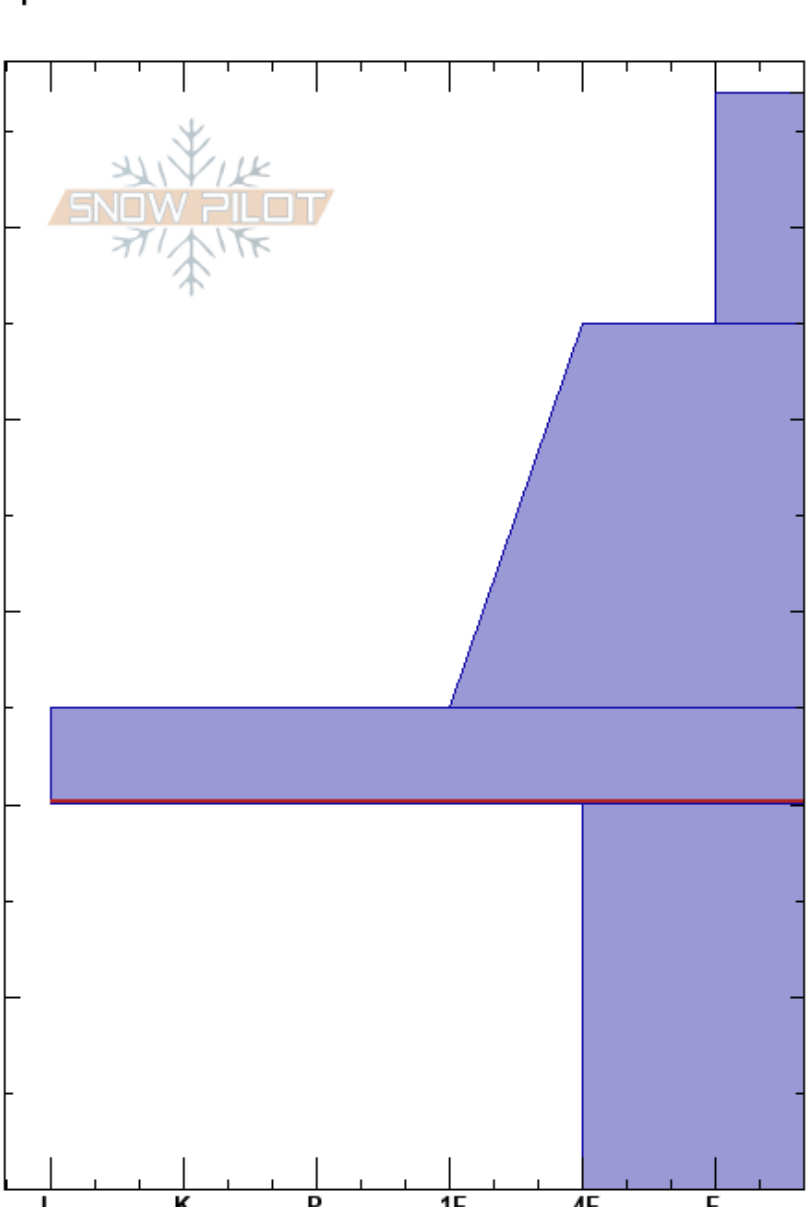

Peak 5 Ridge SSE  
 Wasatch Range  
 UT  
 Elevation: 9336 ft  
 Aspect: 128°  
 Specifics:

Weston Deuschlander  
 12/05/2022 - 11:15am  
 Co-ord: 40.65389N, -111.58336E  
 Slope Angle: 23°  
 Wind Loading: yes

Stability:  
 Air Temperature:  
 Sky Cover: OVC  
 Precipitation: S-1  
 Wind: SW Light Breeze

HS:57  
 25-20cm: Problematic layer

Crystal Form	Crystal Size	Moisture	$\rho$ kg/m <sup>3</sup>	Stability tests & Layer comments
+	0.5			
/	0.5			
⊙⊙	3			← ECTN25 @20cm ← ECTP27 @20cm
⊖				