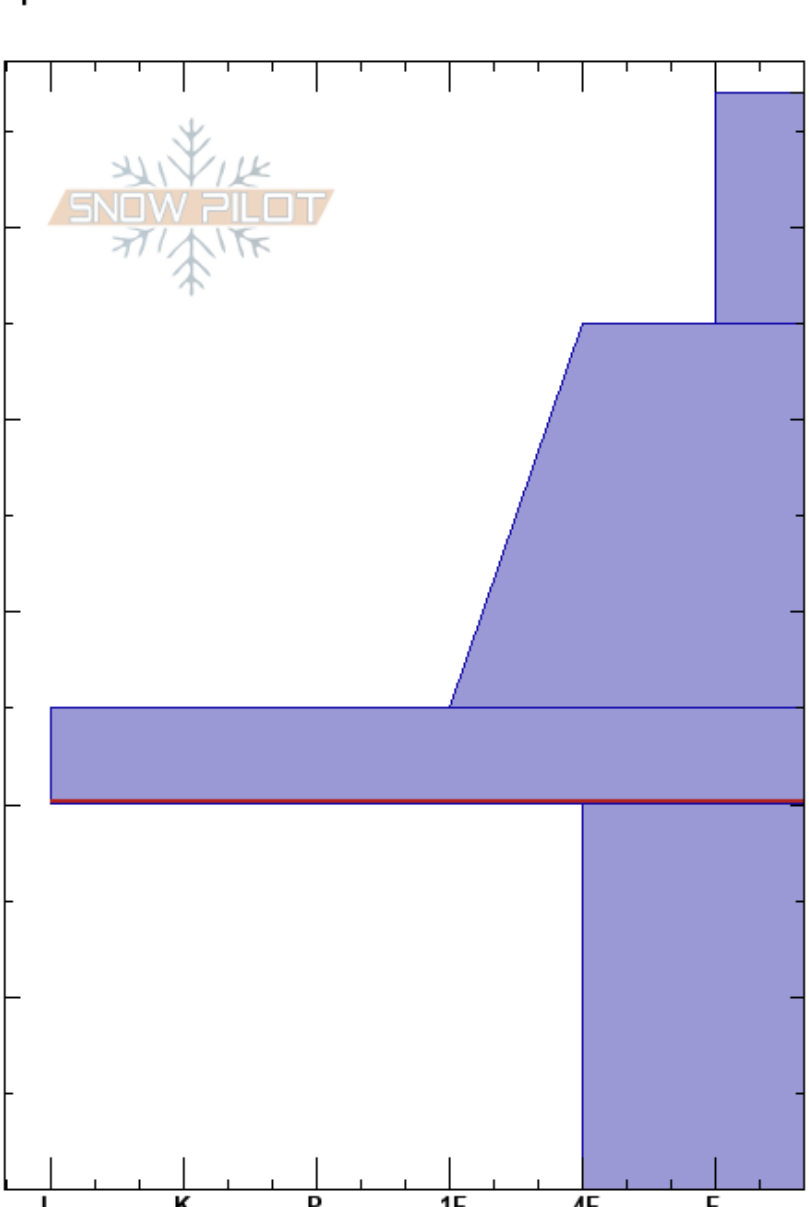

Peak 5 Ridge SSE
 Wasatch Range
 UT
 Elevation: 9336 ft
 Aspect: 128°
 Specifics:

Weston Deuschlander
 12/05/2022 - 11:15am
 Co-ord: 40.65389N, -111.58336E
 Slope Angle: 23°
 Wind Loading: yes

Stability:
 Air Temperature:
 Sky Cover: OVC
 Precipitation: S-1
 Wind: SW Light Breeze

HS:57
 25-20cm: Problematic layer

Crystal Form	Crystal Size	Moisture	ρ kg/m ³	Stability tests & Layer comments
+	0.5			
/	0.5			
⊙⊙	3			← ECTN25 @20cm ← ECTP27 @20cm
⊖				

Notes: