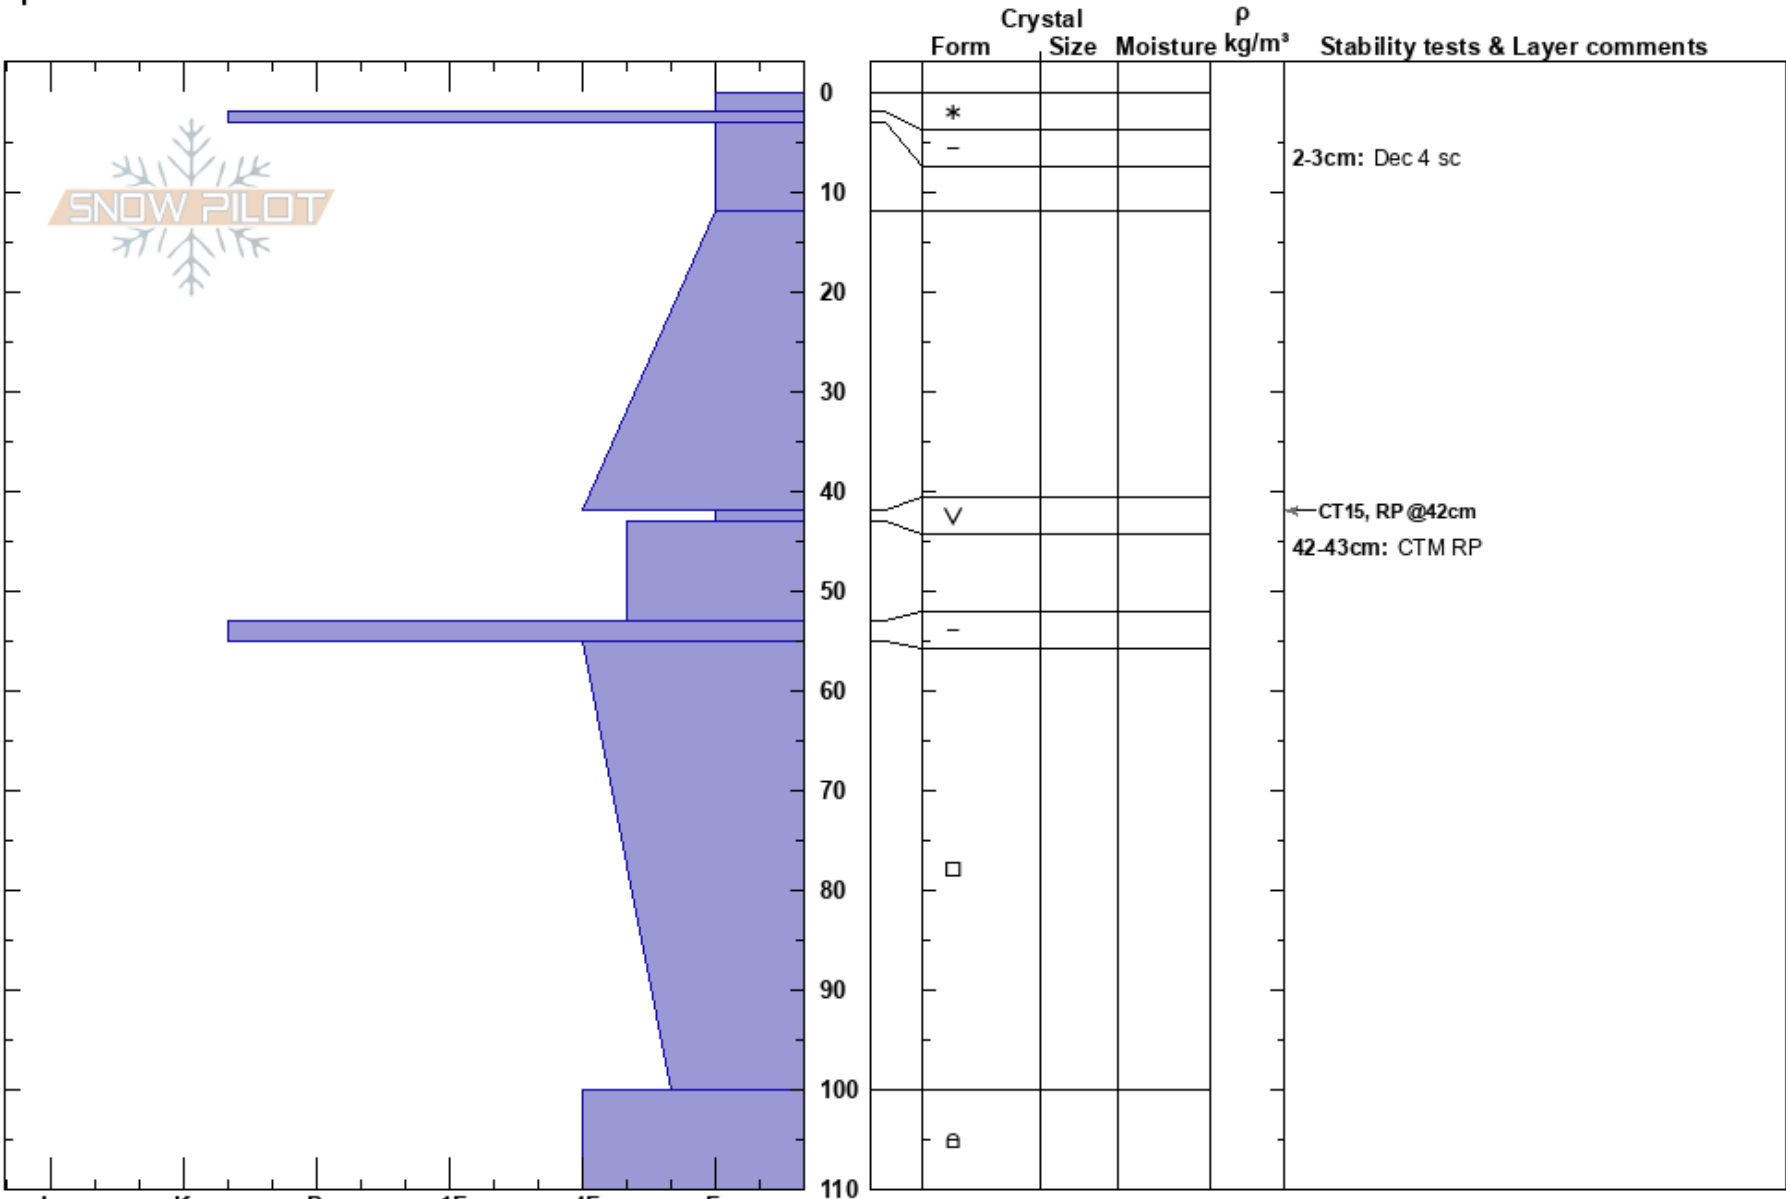

Charlemagne
 Monashee
 BC
 Elevation: 1850 m
 Aspect: SW
 Specifics:

jp mccarthy
 05/12/2022 - 10:00
 Co-ord:
 Slope Angle: 28°
 Wind Loading:

Stability:
 Air Temperature:
 Sky Cover:
 Precipitation:
 Wind:

HS: 110
 Layer Notes:
 2-3cm: Dec 4 sc
 42-43cm: CTM RP
 42-43cm: Problematic layer

Notes: