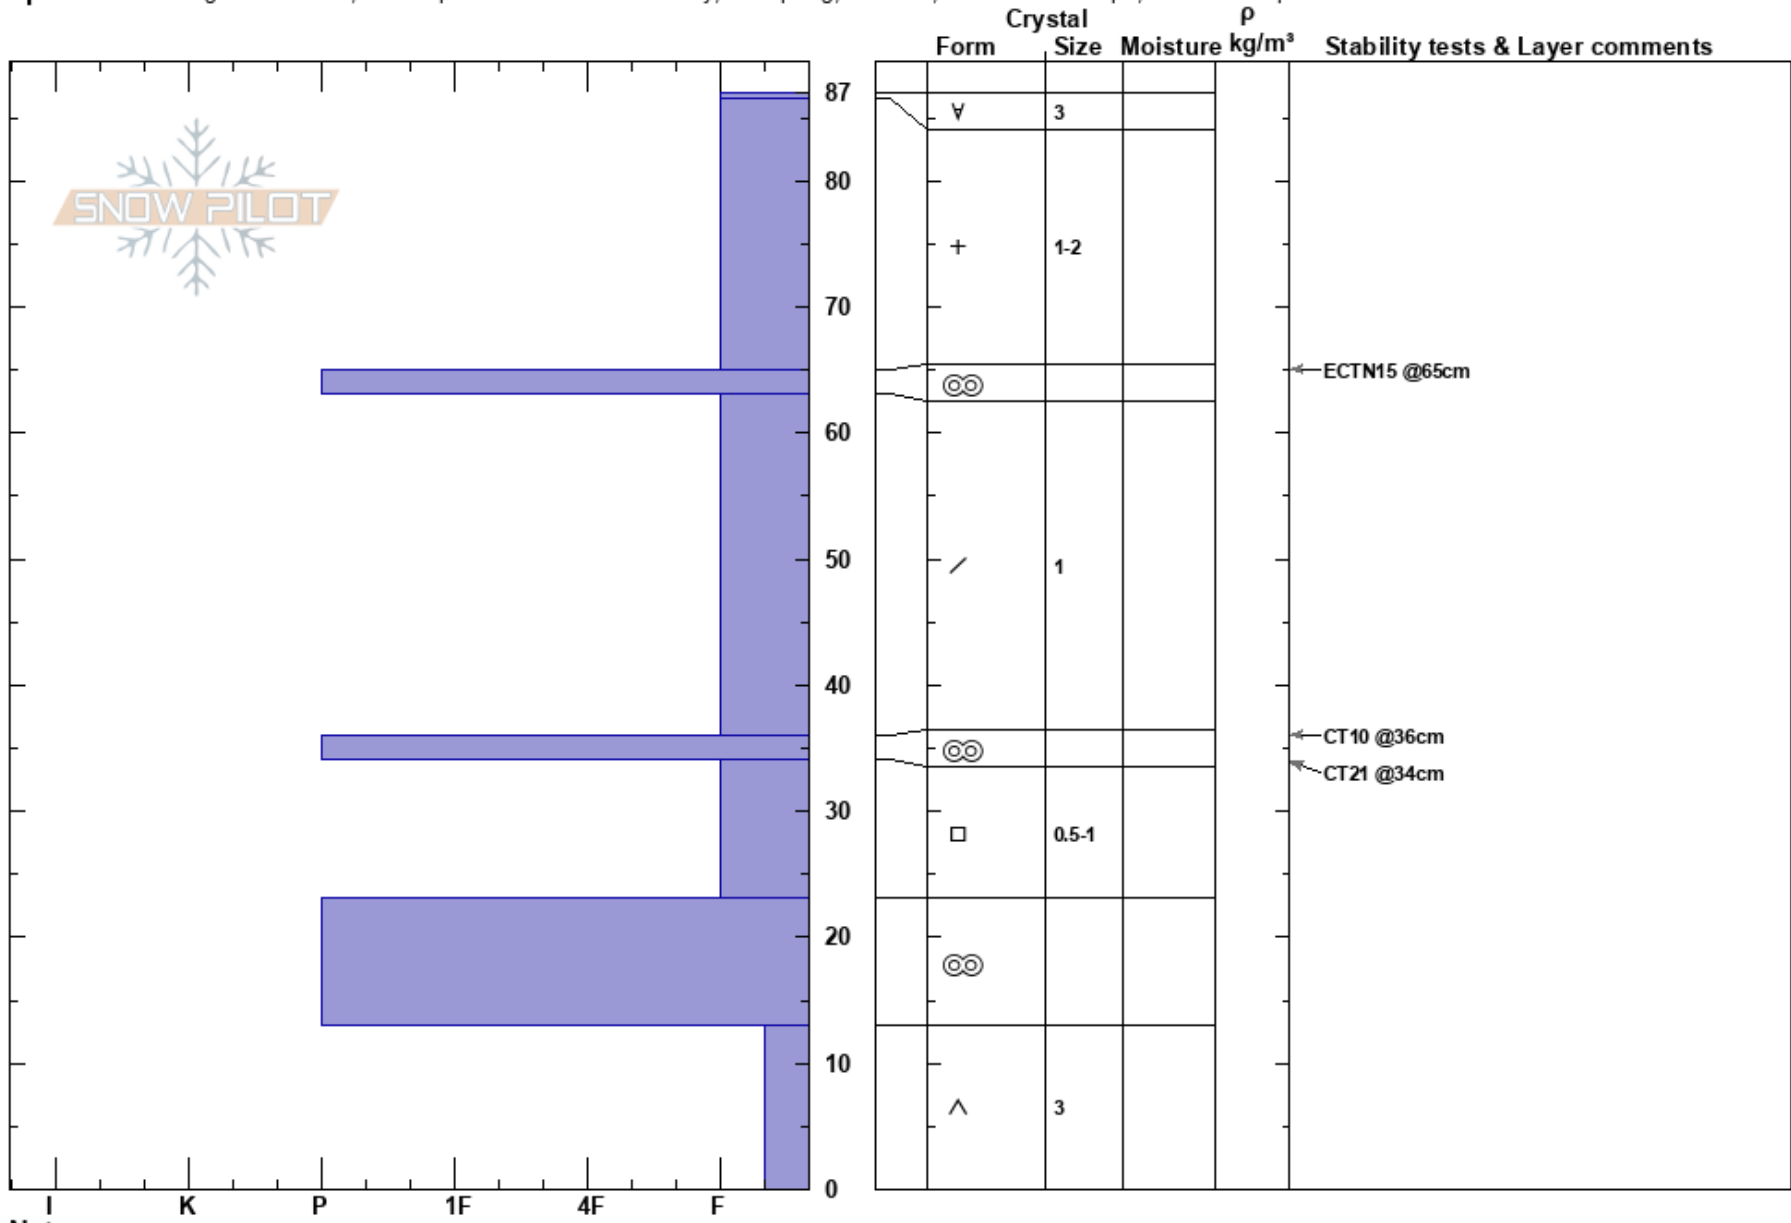

Sluice Box
 Bridger Range
 MT
 Elevation: 8350 ft
 Aspect: 150°

Bridger Bowl
 12/05/2022 - 11:50am
 Co-ord:
 Slope Angle: 38°
 Wind Loading: no

Stability: Fair
 Air Temperature:
 Sky Cover: OVC
 Precipitation: NO
 Wind: S Light Breeze

HS:87

Layer Notes:

Specifics: Pit dug in a Ski Area; Pit is representative of backcountry; Collapsing, localized; Ski tracks on slope; We skied slope

Notes: Dug by Lazar, Ella and Griff