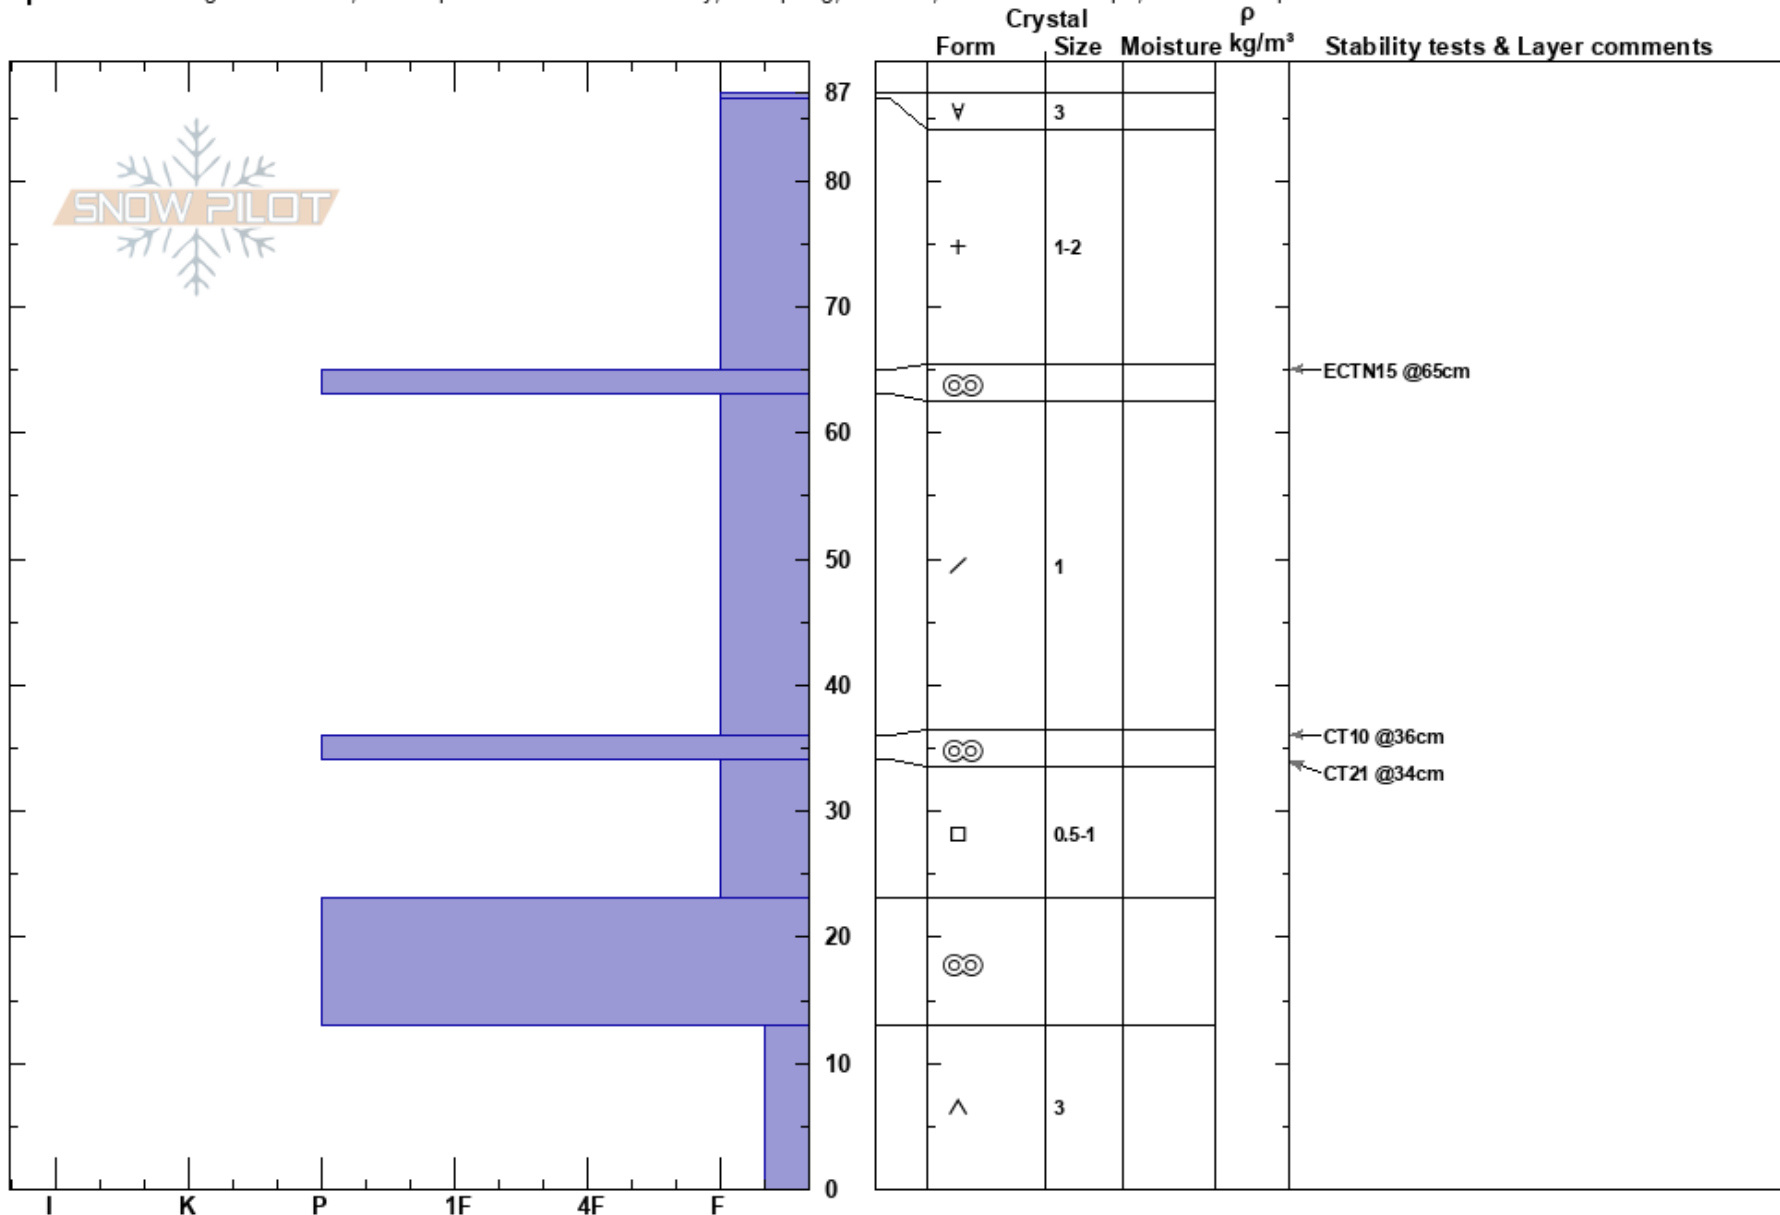

Sluice Box
 Bridger Range
 MT
 Elevation: 8350 ft
 Aspect: 150°

Bridger Bowl
 12/05/2022 - 11:50am
 Co-ord:
 Slope Angle: 38°
 Wind Loading: no

Stability: Fair
 Air Temperature:
 Sky Cover: OVC
 Precipitation: NO
 Wind: S Light Breeze

HS:87

Layer Notes:

Specifics: Pit dug in a Ski Area; Pit is representative of backcountry; Collapsing, localized; Ski tracks on slope; We skied slope

Notes: Dug by Lazar, Ella and Griff