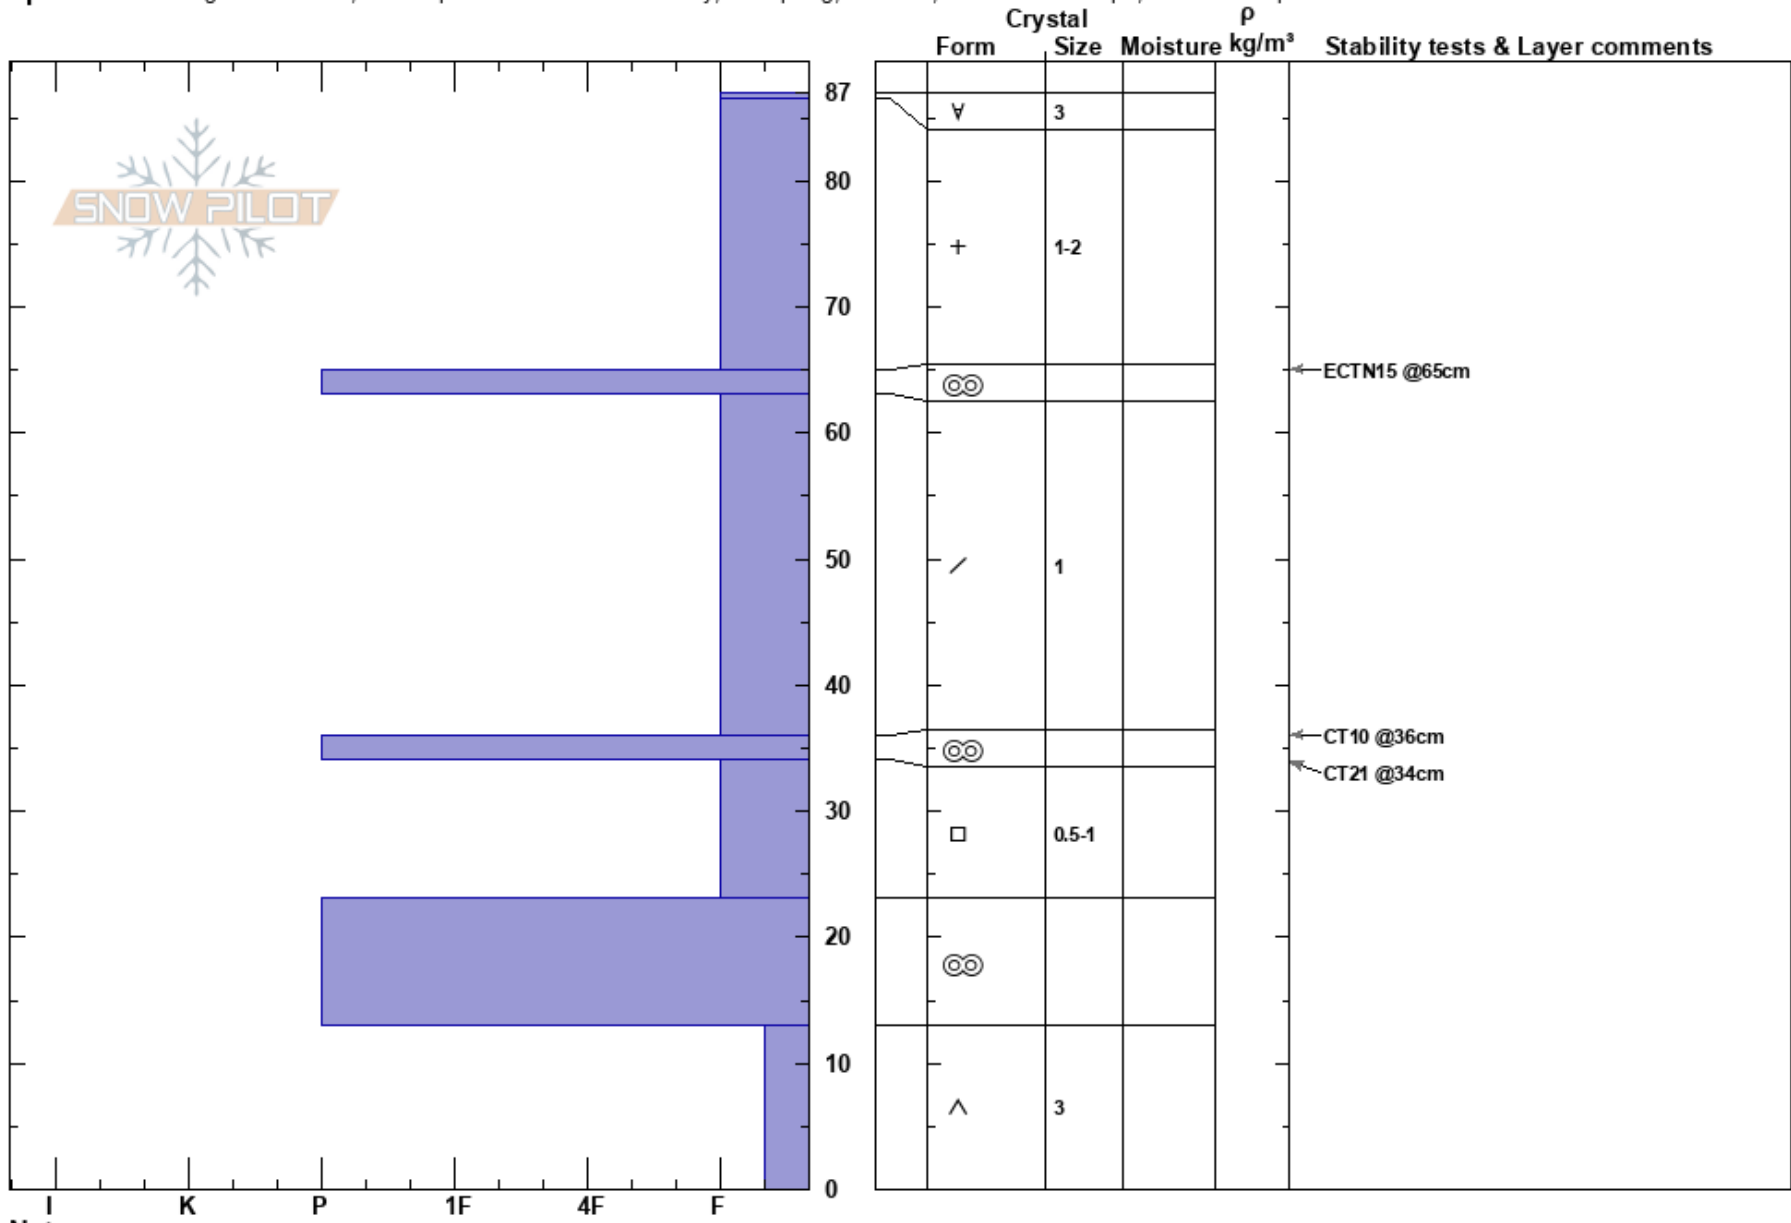

Sluice Box  
 Bridger Range  
 MT  
 Elevation: 8350 ft  
 Aspect: 150°

Bridger Bowl  
 12/05/2022 - 11:50am  
 Co-ord:  
 Slope Angle: 38°  
 Wind Loading: no

Stability: Fair  
 Air Temperature:  
 Sky Cover: OVC  
 Precipitation: NO  
 Wind: S Light Breeze

HS:87

Layer Notes:

Specifics: Pit dug in a Ski Area; Pit is representative of backcountry; Collapsing, localized; Ski tracks on slope; We skied slope

Notes: Dug by Lazar, Ella and Griff