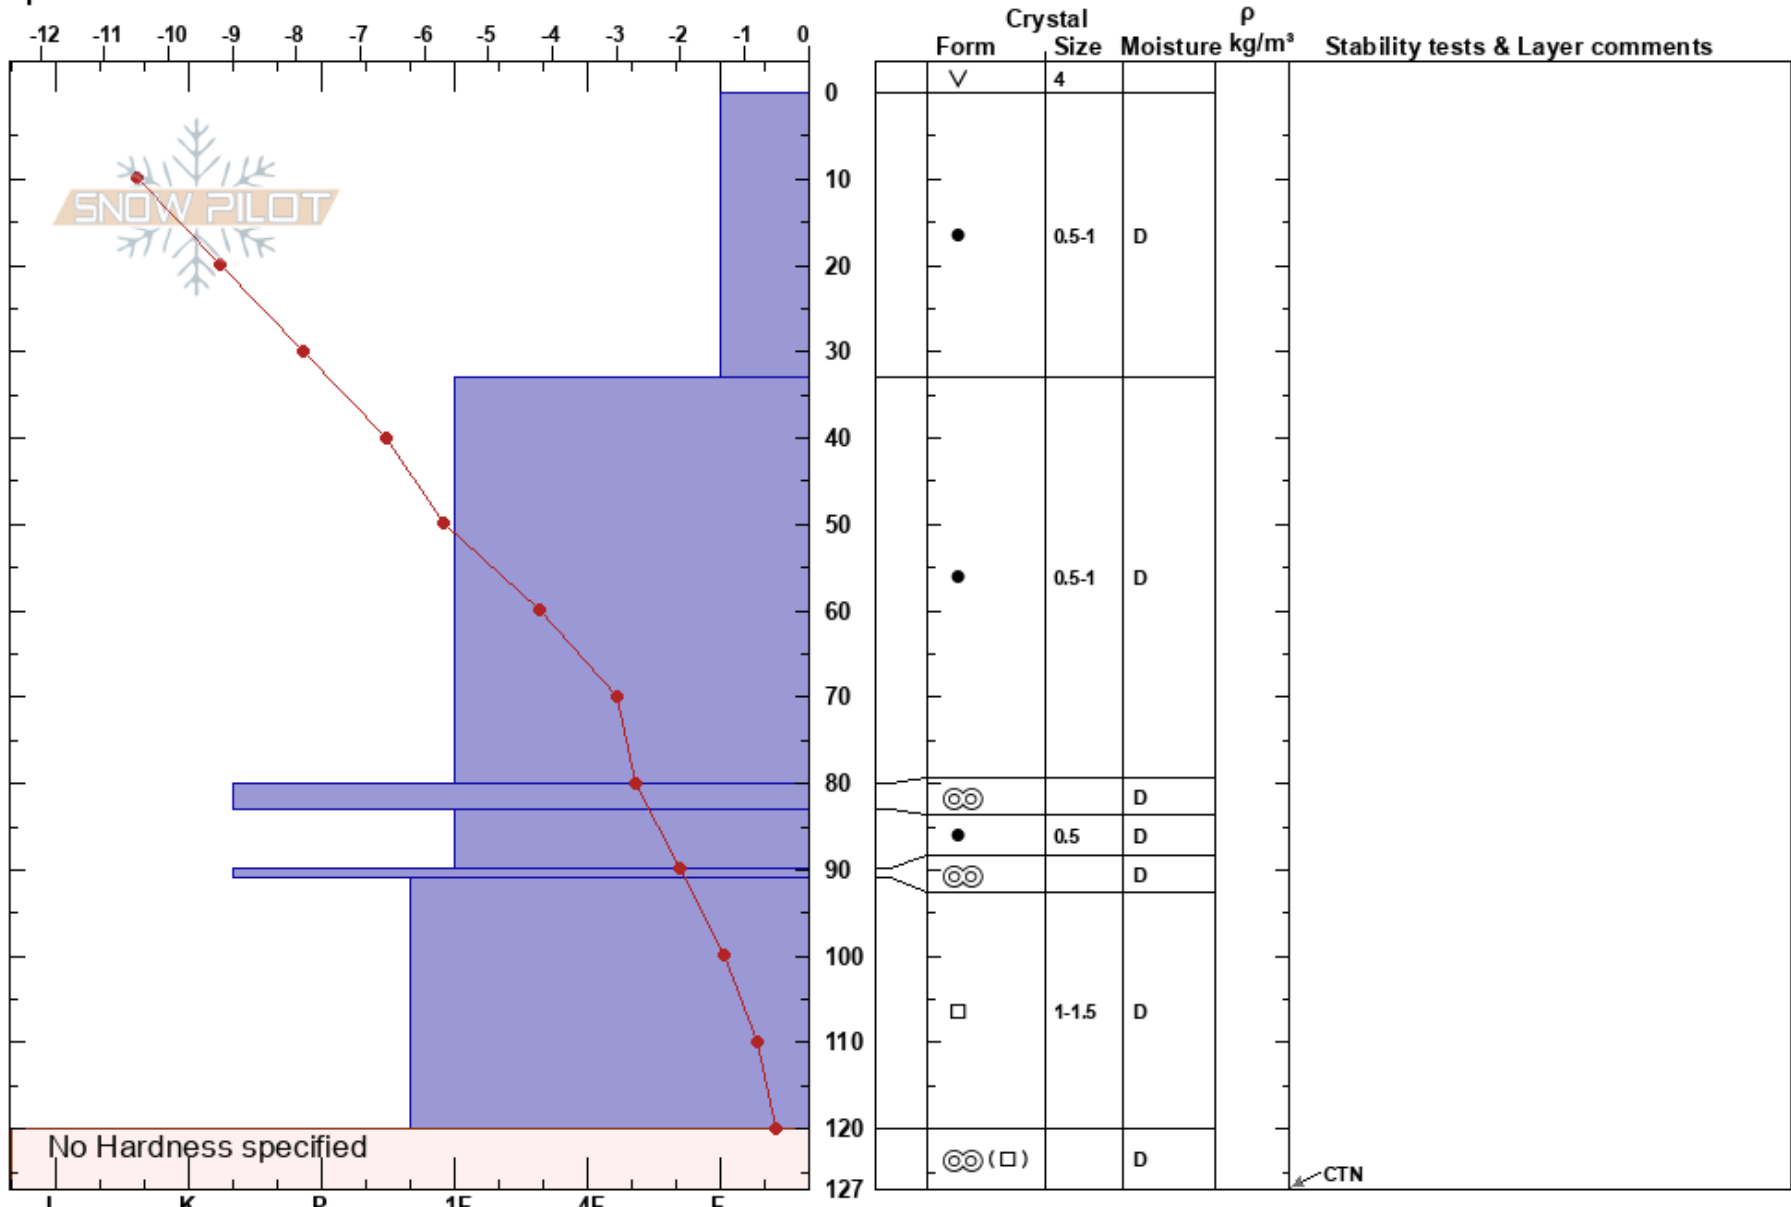

Rhodes 1
 Cascades - Coquihalla
 BC
 Elevation: 1550 m
 Aspect: NW
 Specifics:

Dynamic Avalanche Technicians
 05/12/2022 - 11:45
 Co-ord: 49.57848N, -121.15813W
 Slope Angle: 36°
 Wind Loading:

Stability: HS: 127
 Air Temperature: -8.6°C PF: 30
 Sky Cover: CLR
 Precipitation: NO
 Wind: Calm
 Layer Notes:

No Hardness specified

Notes: