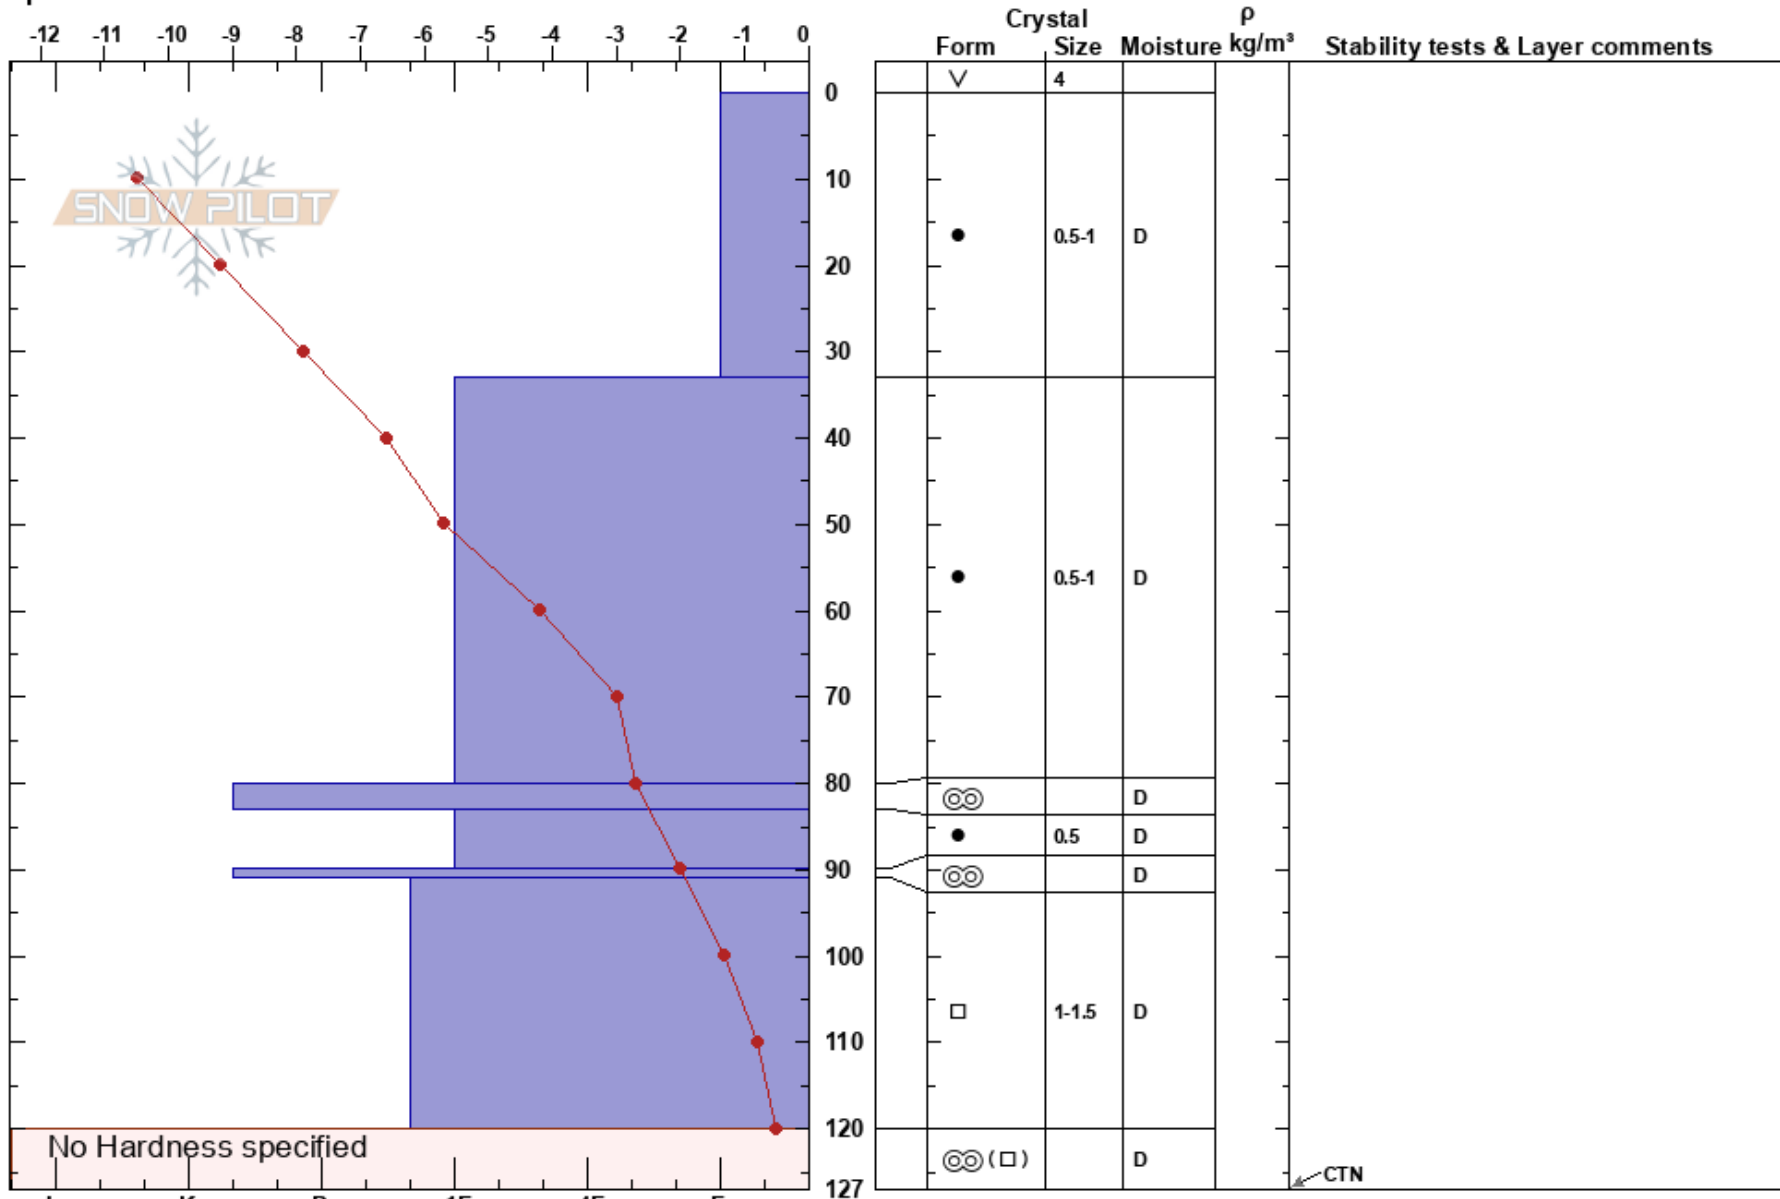

Rhodes 1
 Cascades - Coquihalla
 BC
 Elevation: 1550 m
 Aspect: NW
 Specifics:

Dynamic Avalanche Technicians
 05/12/2022 - 11:45
 Co-ord: 49.57848N, -121.15813W
 Slope Angle: 36°
 Wind Loading:

Stability: HS: 127
 Air Temperature: -8.6°C PF: 30
 Sky Cover: CLR
 Precipitation: NO
 Wind: Calm
 Layer Notes: