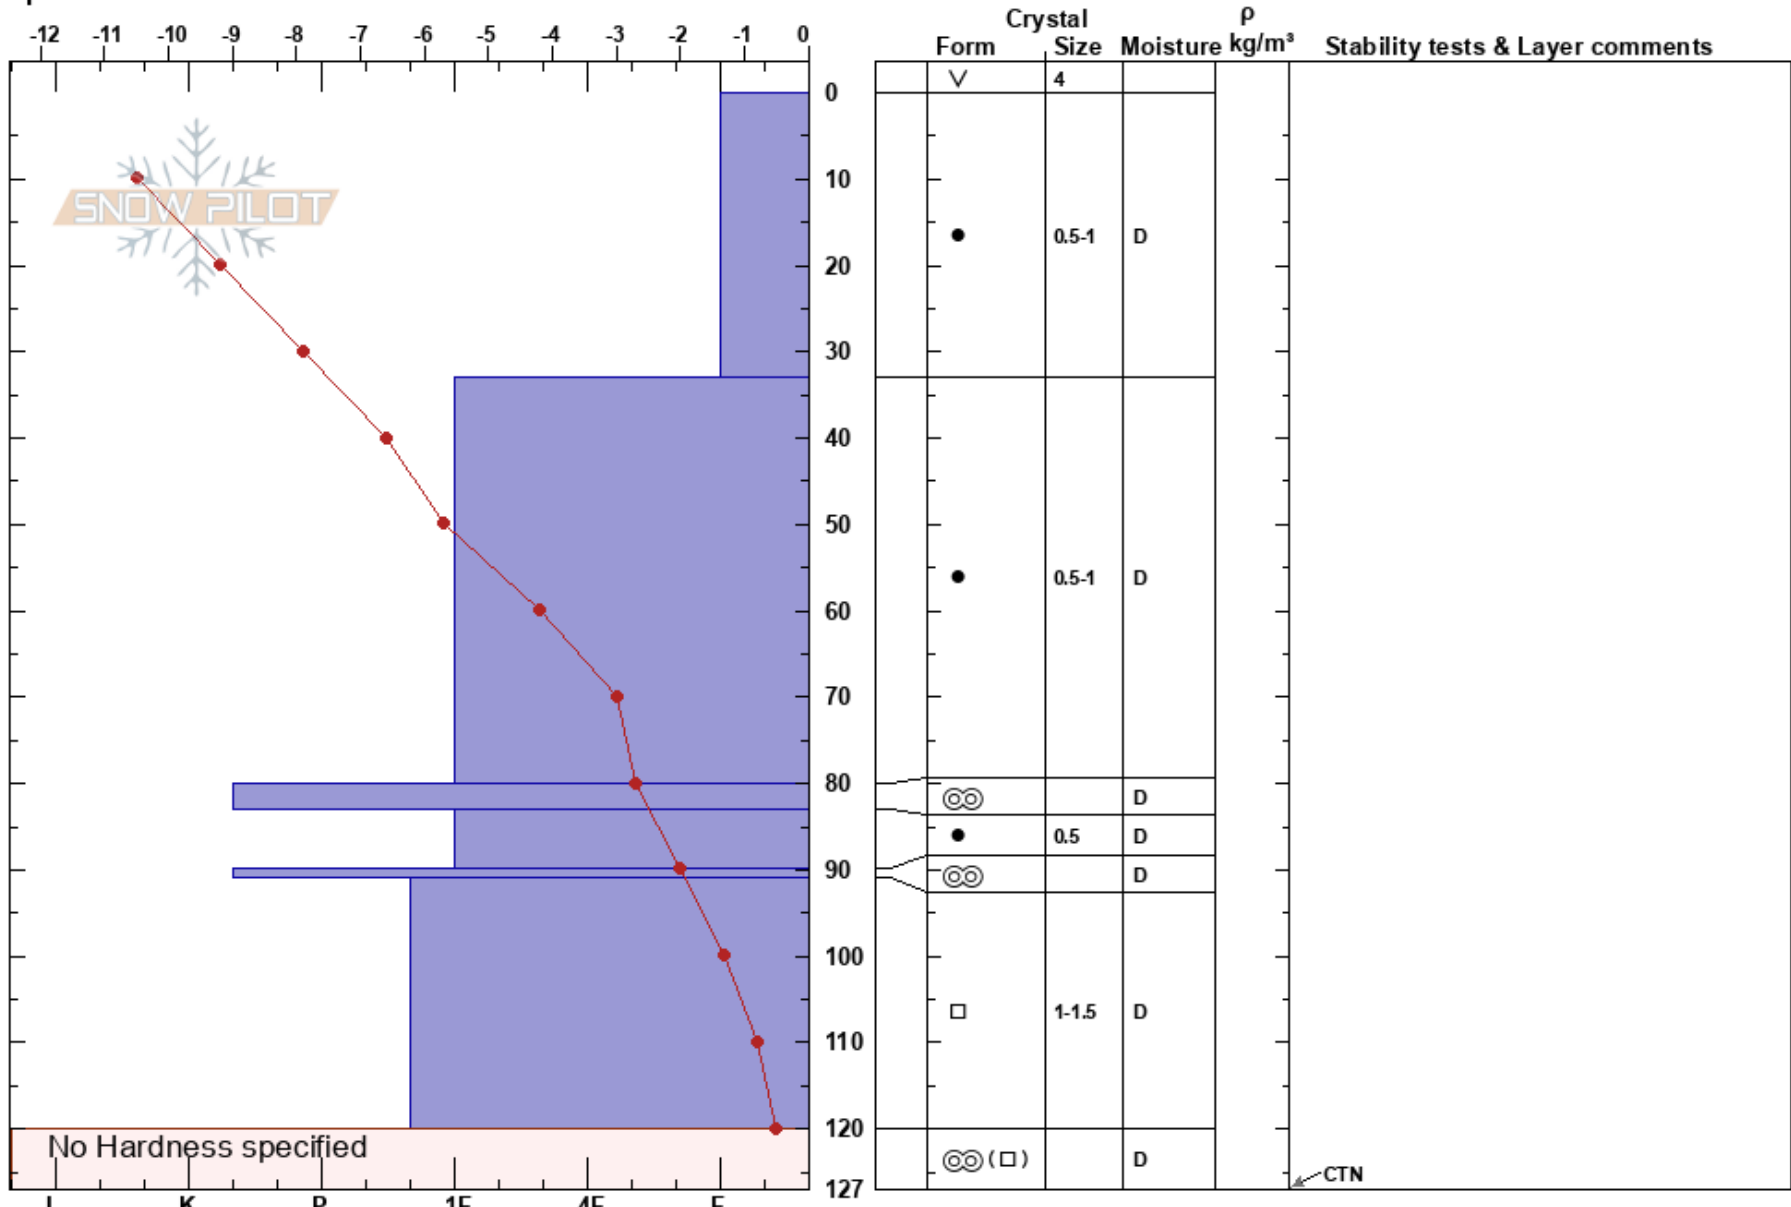

Rhodes 1  
 Cascades - Coquihalla  
 BC  
 Elevation: 1550 m  
 Aspect: NW  
 Specifics:

Dynamic Avalanche Technicians  
 05/12/2022 - 11:45  
 Co-ord: 49.57848N, -121.15813W  
 Slope Angle: 36°  
 Wind Loading:

Stability: HS: 127  
 Air Temperature: -8.6°C PF: 30  
 Sky Cover: CLR  
 Precipitation: NO  
 Wind: Calm  
 Layer Notes:

Notes: No Hardness specified

CTN