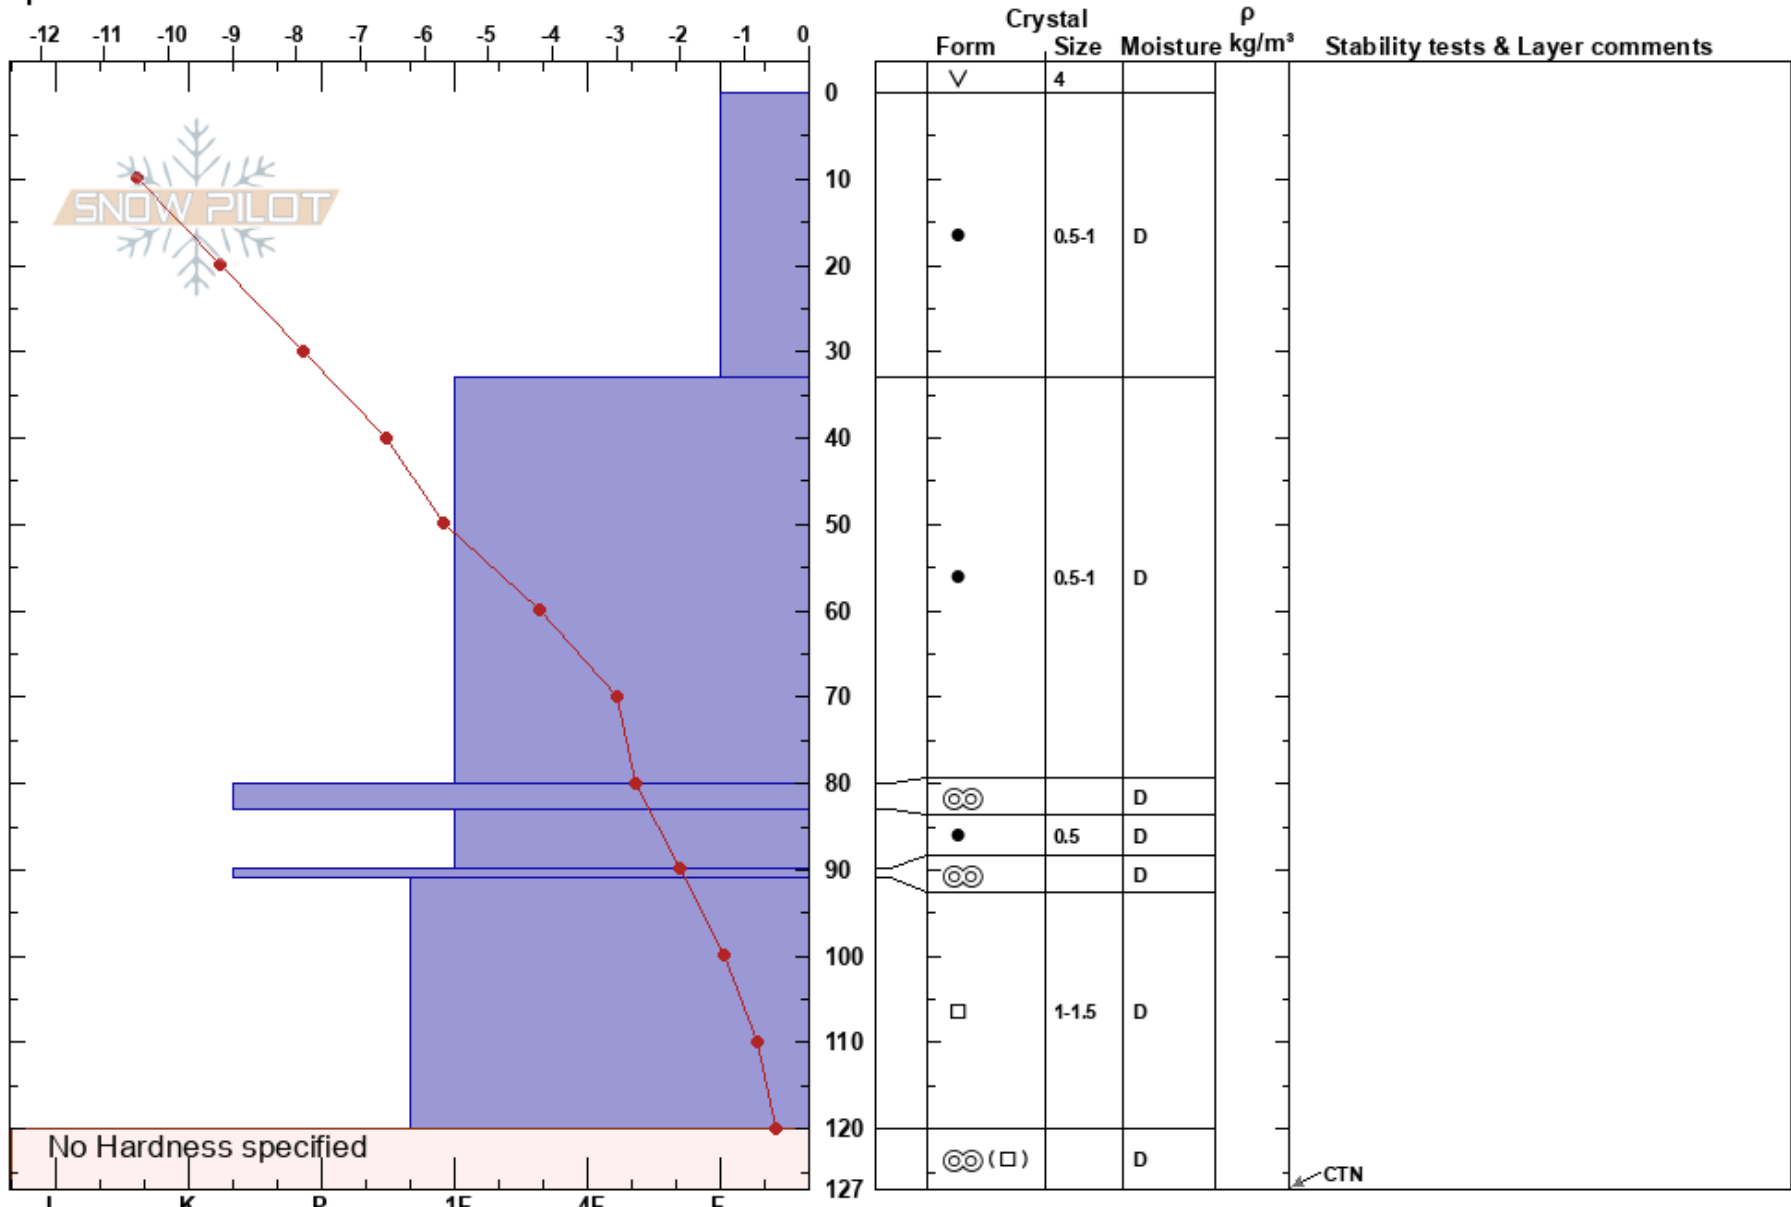

Rhodes 1
 Cascades - Coquihalla
 BC
 Elevation: 1550 m
 Aspect: NW
 Specifics:

Dynamic Avalanche Technicians
 05/12/2022 - 11:45
 Co-ord: 49.57848N, -121.15813W
 Slope Angle: 36°
 Wind Loading:

Stability: HS: 127
 Air Temperature: -8.6°C PF: 30
 Sky Cover: CLR
 Precipitation: NO
 Wind: Calm
 Layer Notes: