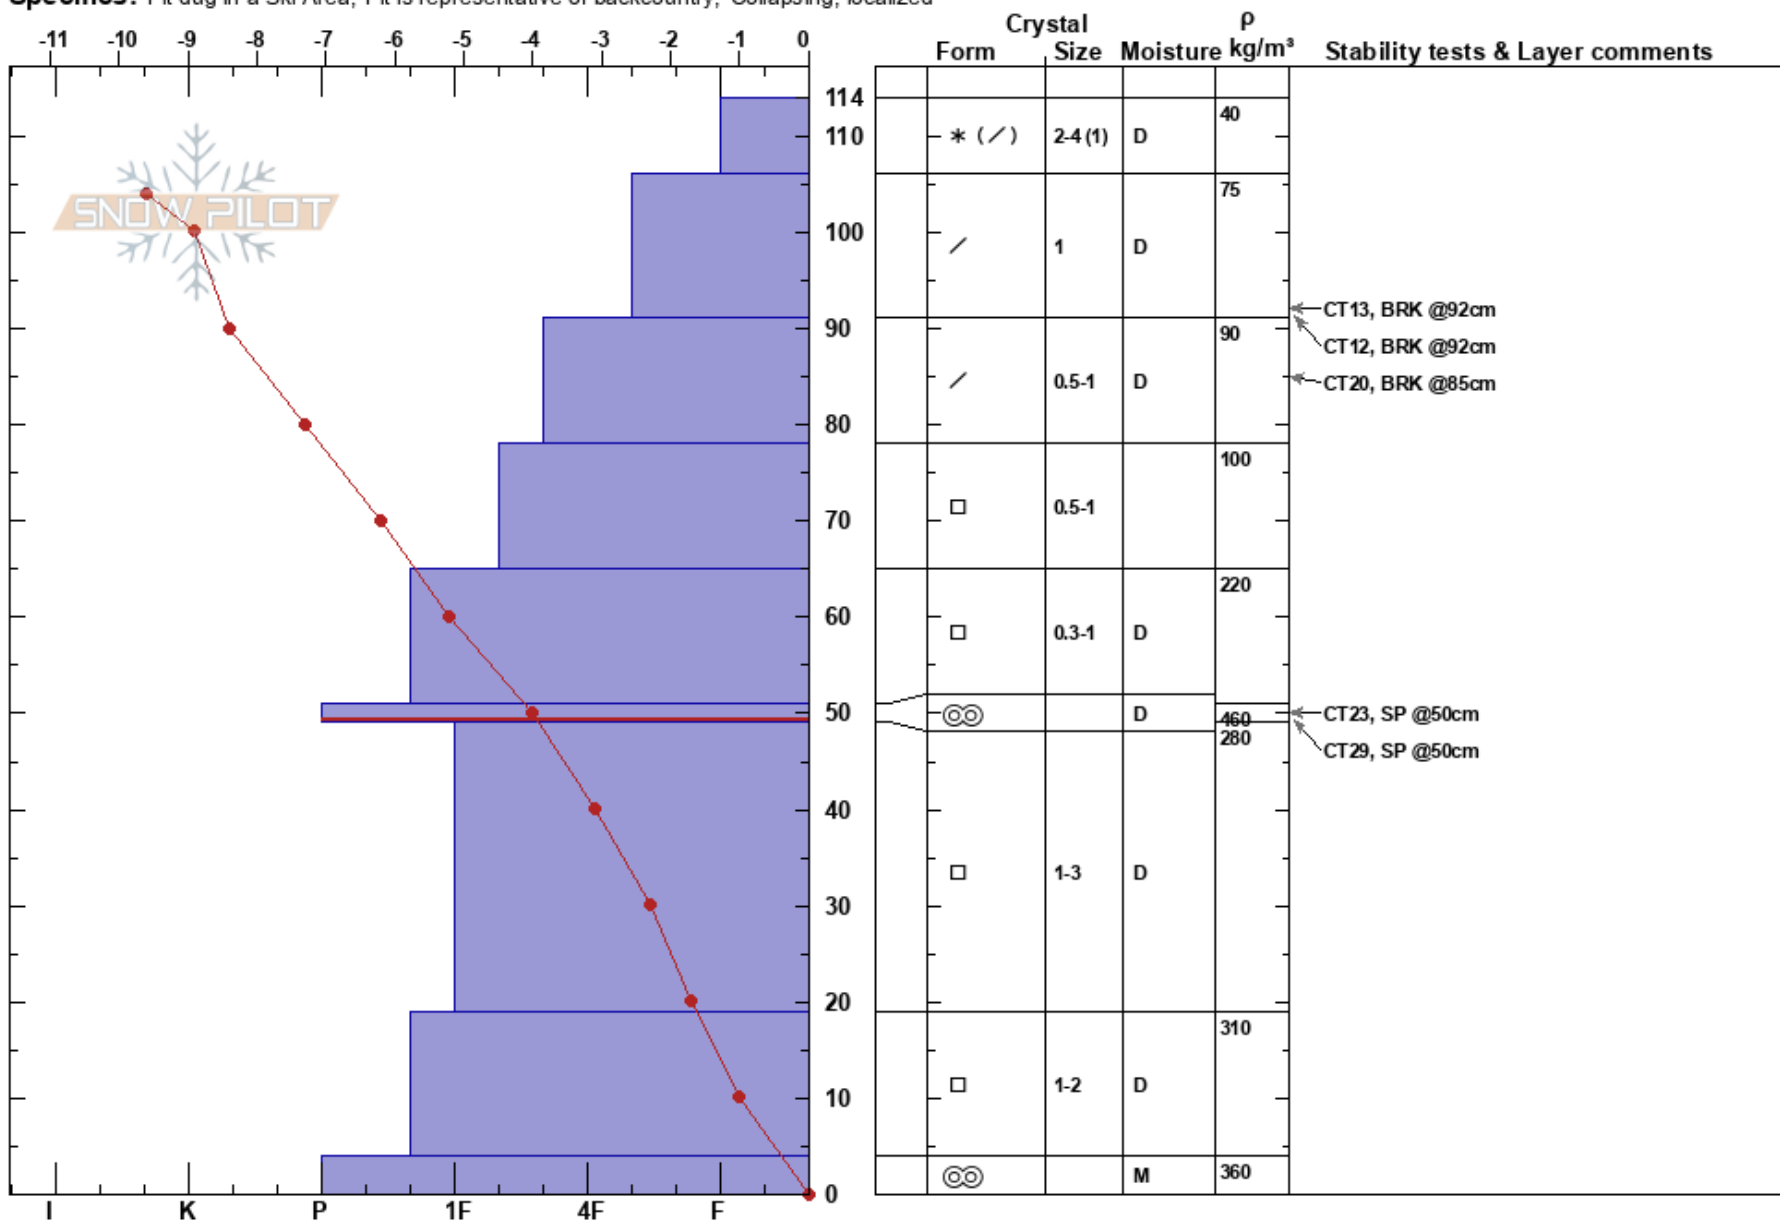

MSP-December Seasonal megal bell
 Lizard Range 05/12/2022 - 13:20
 BC
 Elevation: 1615 m
 Aspect: SE
 Specifics: Pit dug in a Ski Area; Pit is representative of backcountry; Collapsing, localized

Stability: Fair HS:114 Layer Notes:
 Air Temperature: -10.5°C PF: 90 51-49cm: Problematic layer
 Sky Cover: OVC
 Precipitation: S2
 Wind: N Light Breeze

Notes: December Seasonal full profile in the main study plot.