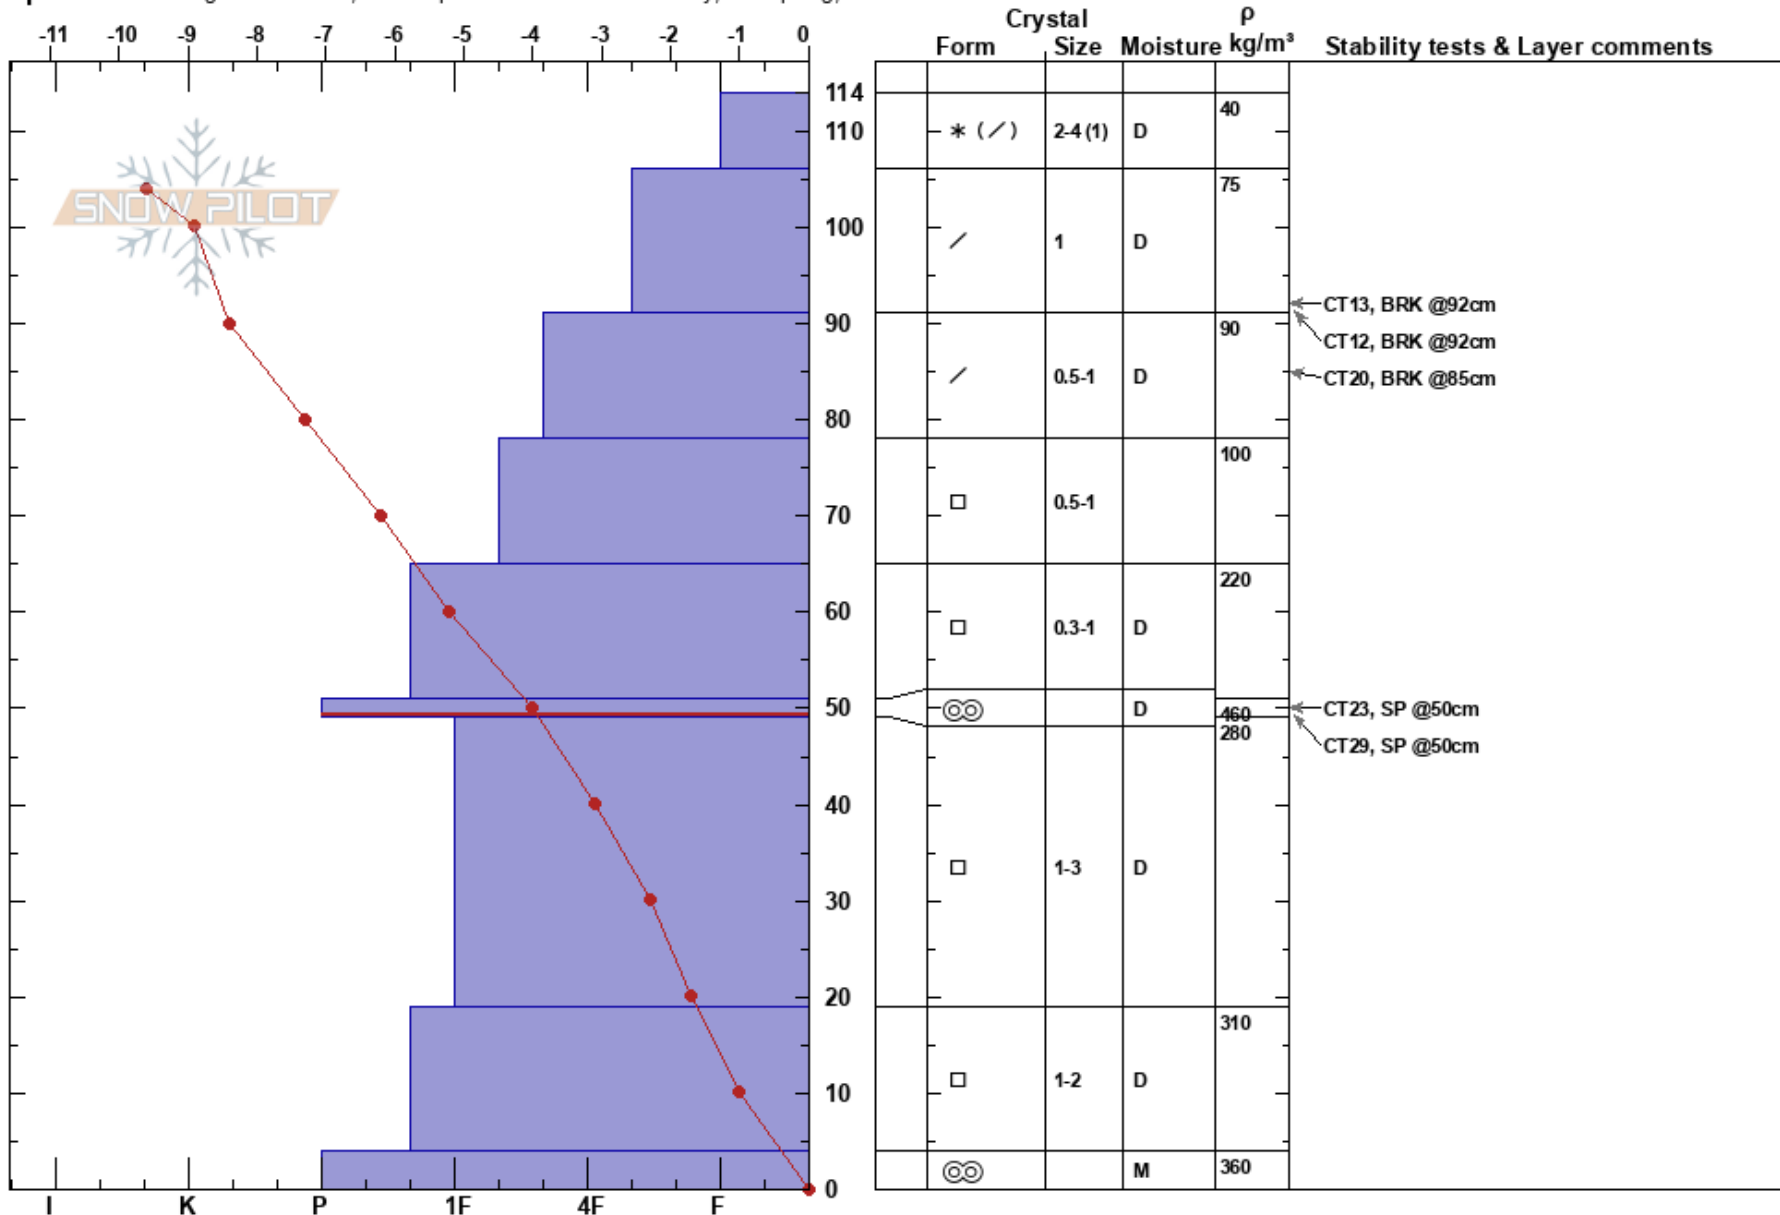

MSP-December Seasonal megal bell
 Lizard Range 05/12/2022 - 13:20
 BC
 Elevation: 1615 m
 Aspect: SE
 Co-ord:
 Slope Angle: 10°
 Wind Loading: yes

Stability: Fair HS:114 Layer Notes:
 Air Temperature: -10.5°C PF: 90 51-49cm: Problematic layer
 Sky Cover: OVC
 Precipitation: S2
 Wind: N Light Breeze

Specifics: Pit dug in a Ski Area; Pit is representative of backcountry; Collapsing, localized

Notes: December Seasonal full profile in the main study plot.