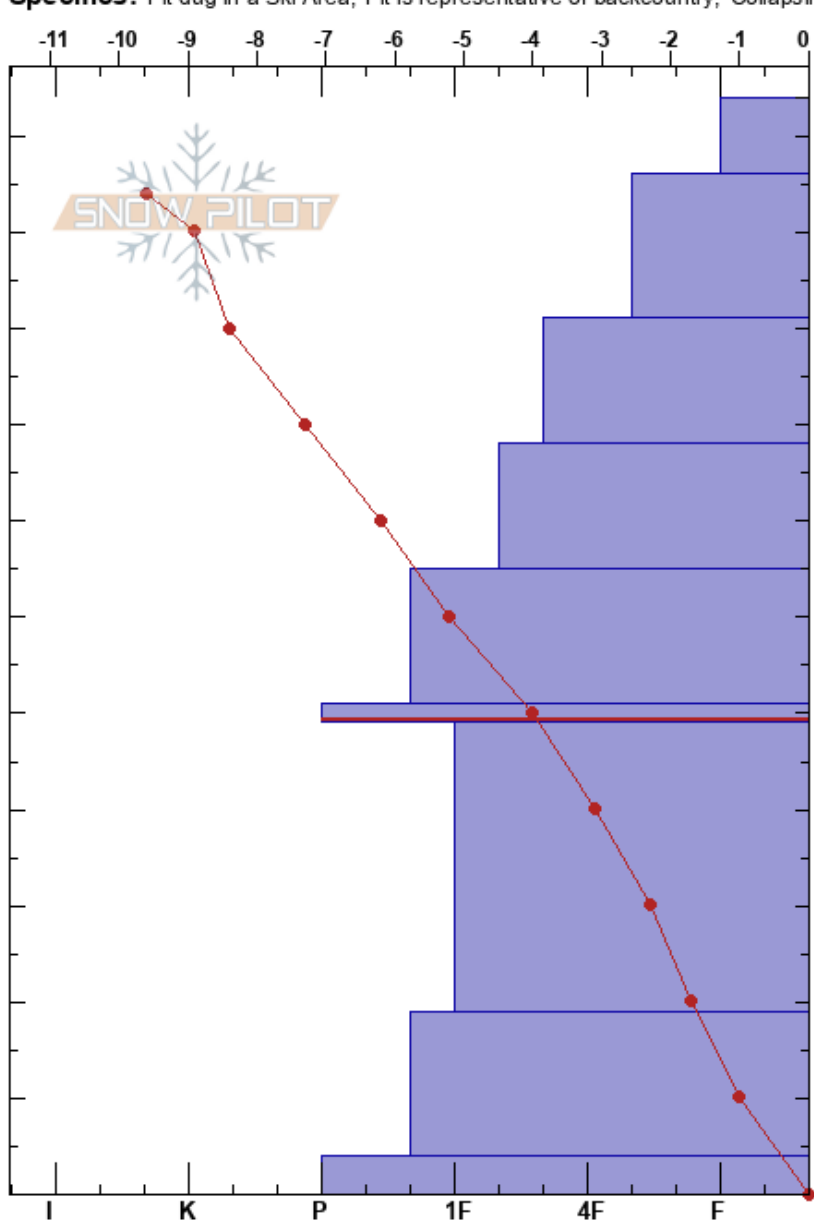

MSP-December Seasonal
 Lizard Range 05/12/2022 - 13:20
 BC
 Elevation: 1615 m
 Aspect: SE
 Specifics: Pit dug in a Ski Area; Pit is representative of backcountry; Collapsing, localized

Stability: Fair
 Air Temperature: -10.5°C
 Sky Cover: OVC
 Precipitation: S2
 Wind: N Light Breeze

HS:114 Layer Notes:

PF: 90 51-49cm: Problematic layer

Crystal Form	Crystal Size	Moisture	ρ kg/m ³	Stability tests & Layer comments
* (/)	2-4 (1)	D	40	
/	1	D	75	
/	0.5-1	D	90	CT13, BRK @92cm CT12, BRK @92cm CT20, BRK @85cm
□	0.5-1		100	
□	0.3-1	D	220	
⊙⊙		D	460 280	CT23, SP @50cm CT29, SP @50cm
□	1-3	D		
□	1-2	D	310	
⊙⊙		M	360	

Notes: December Seasonal full profile in the main study plot.