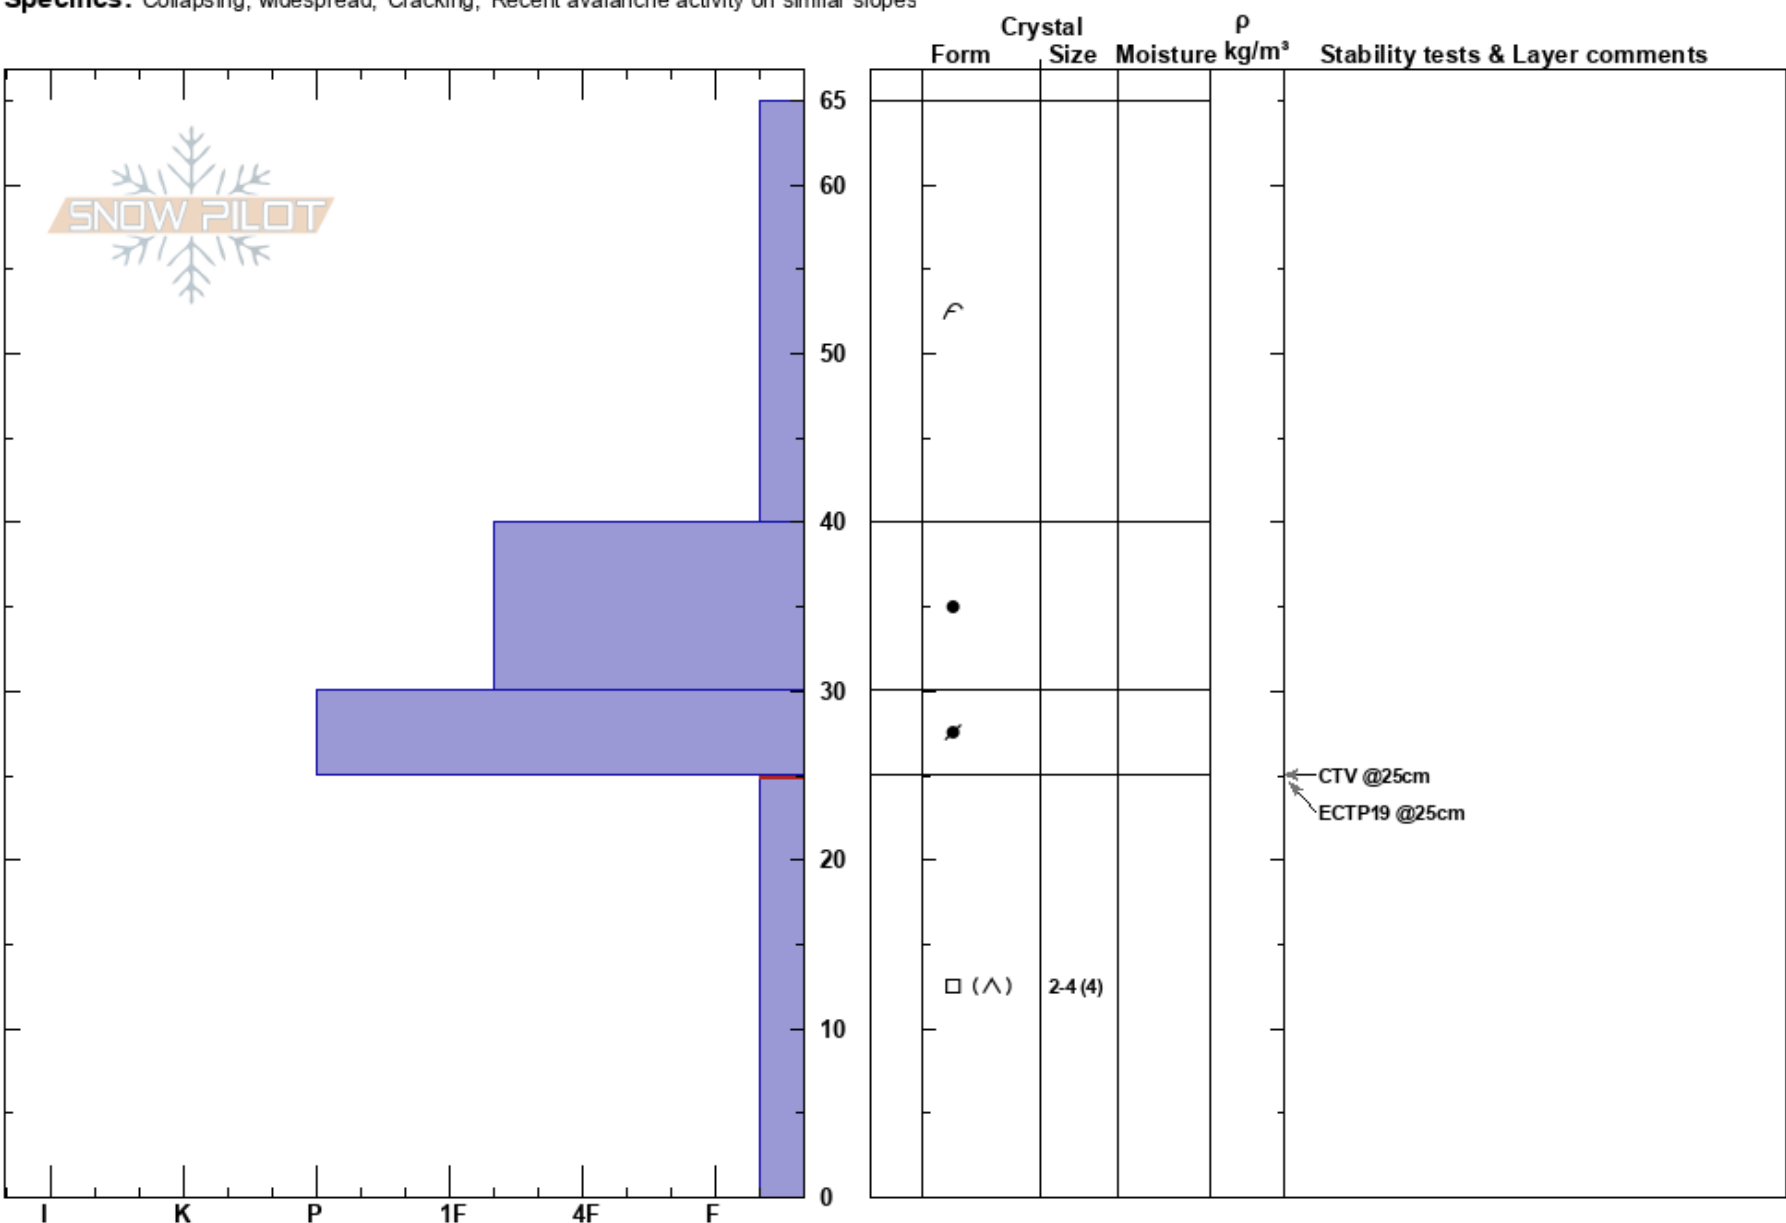

Sledville 12.5.22 Mike Wallace
 Fremont Pass 12/04/2022 - 1:00pm
 CO Co-ord: 39.36269N, -106.22487W
Elevation: 11439 ft **Slope Angle:** 8°
Aspect: E **Wind Loading:** previous
Specifics: Collapsing, widespread; Cracking; Recent avalanche activity on similar slopes

Stability: Poor **HS:** 65 **Layer Notes:**
Air Temperature: -3°C **PF:** 15 25-0cm: Problematic layer
Sky Cover: BKN **PS:** 5
Precipitation: NO
Wind: W Moderate

Notes: