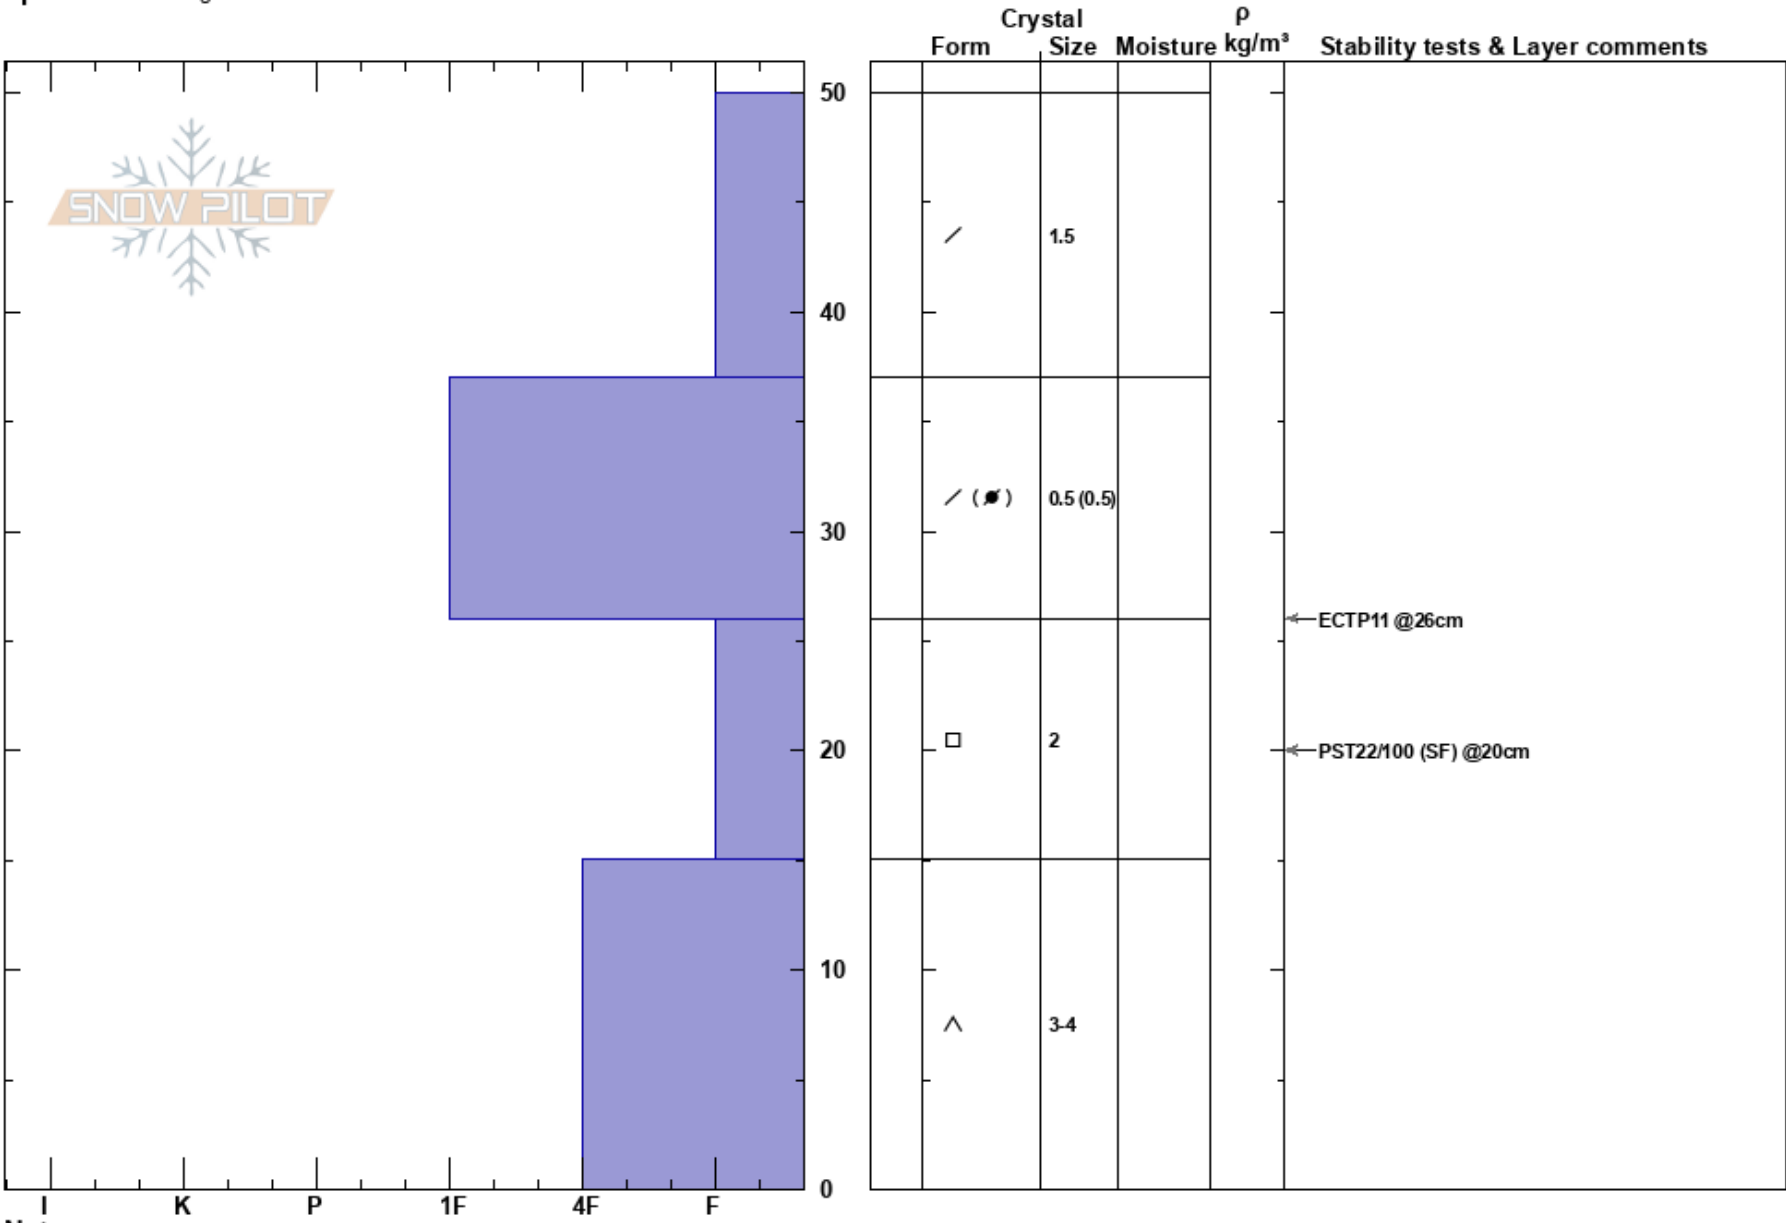

221205 Study Plot
 Front Range
 CO
Elevation: 10558 ft
Aspect: NE
Specifics: Pit dug in a Ski Area

Greg Seekell
 12/05/2022 - 11:30am
Co-ord: 39.94275N, -105.60885W
Slope Angle:
Wind Loading: yes

Stability:
Air Temperature: -3°C
Sky Cover: OVC
Precipitation: S1
Wind: SW Moderate

HS: 50
PF: 50
 26-15cm: Problematic layer

Layer Notes:

Notes: