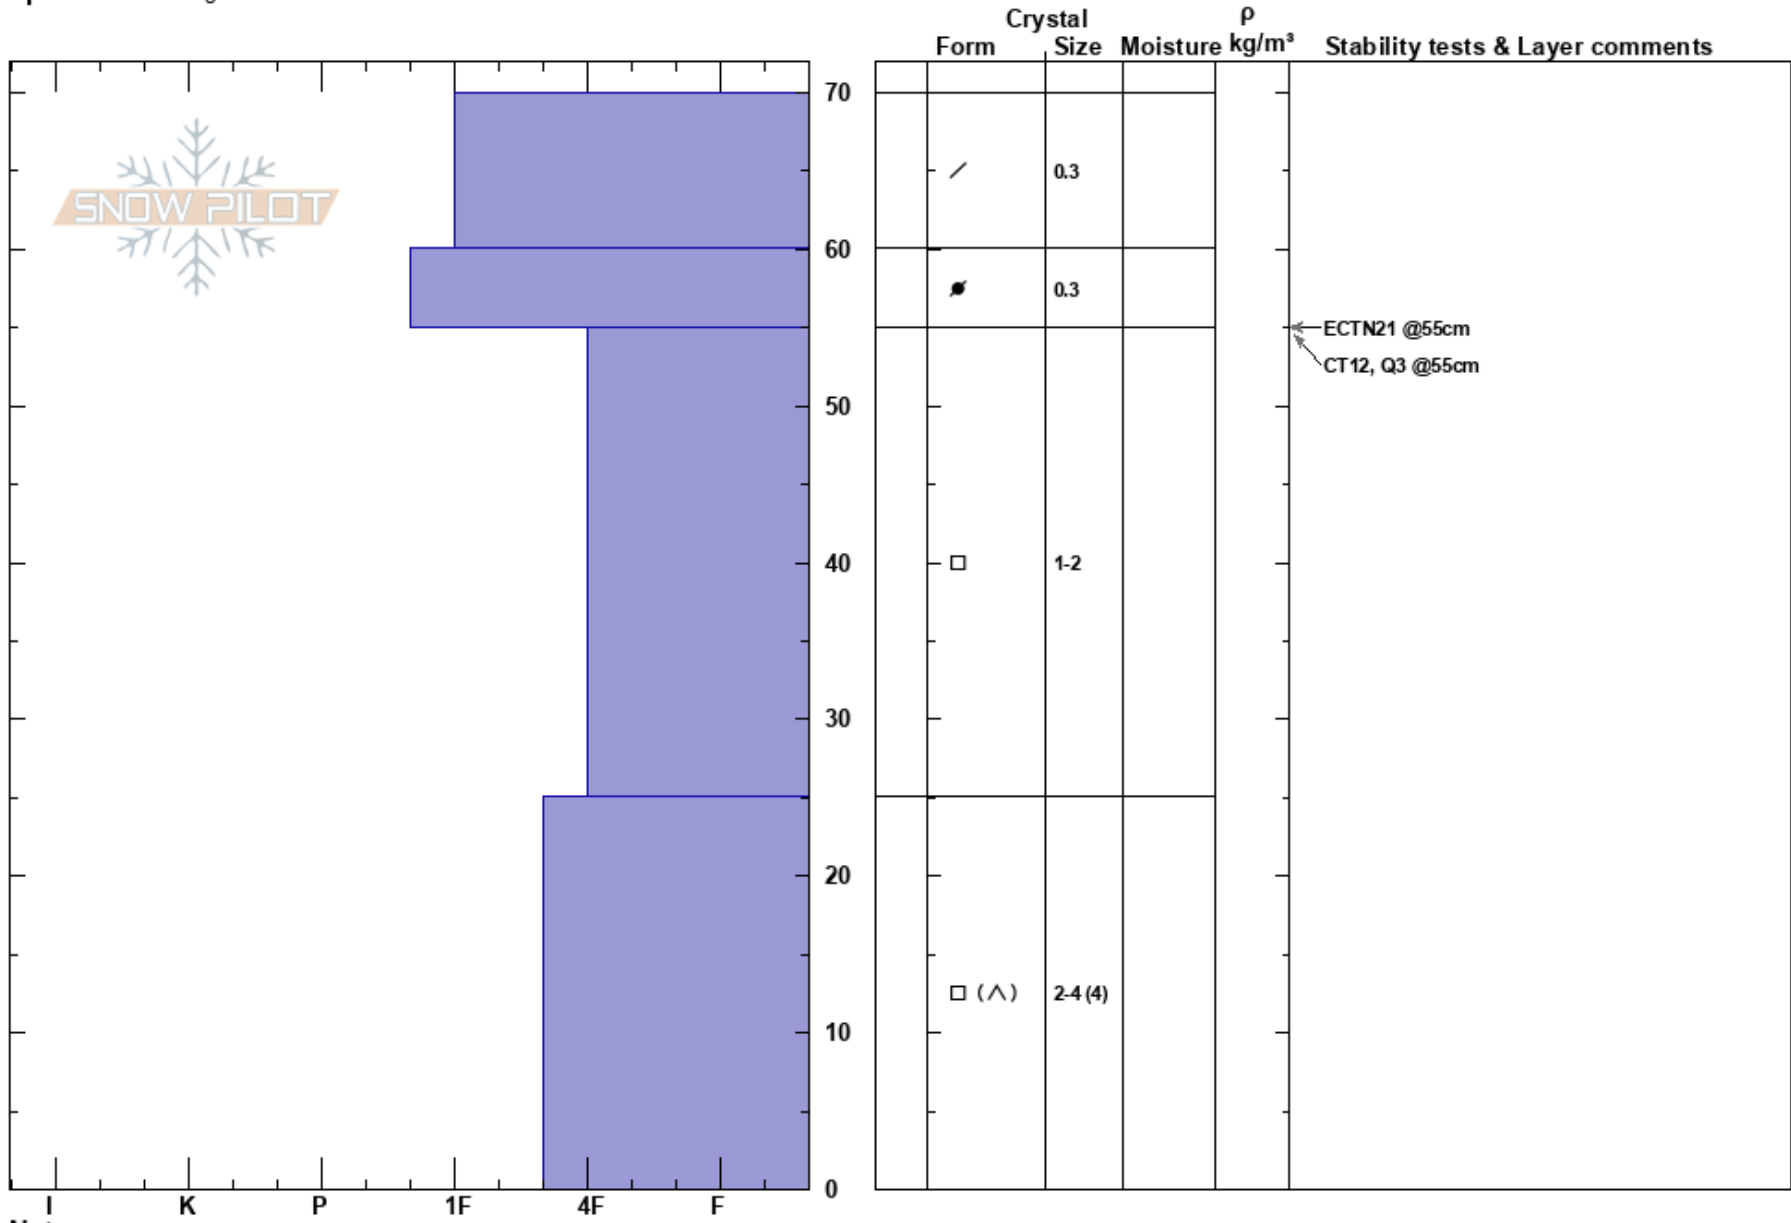

Boundary Bowl
 San Juan Range
 CO
Elevation:
Aspect:
Specifics: Pit dug in a Ski Area

Travis Lavery
 12/04/2022 - 9:00am
Co-ord:
Slope Angle:
Wind Loading: no

Stability:
Air Temperature:
Sky Cover: OVC
Precipitation: S-1
Wind: SW Moderate

HS: 70
PF: 40
PS: 5
 25-0cm: Problematic layer

Notes: